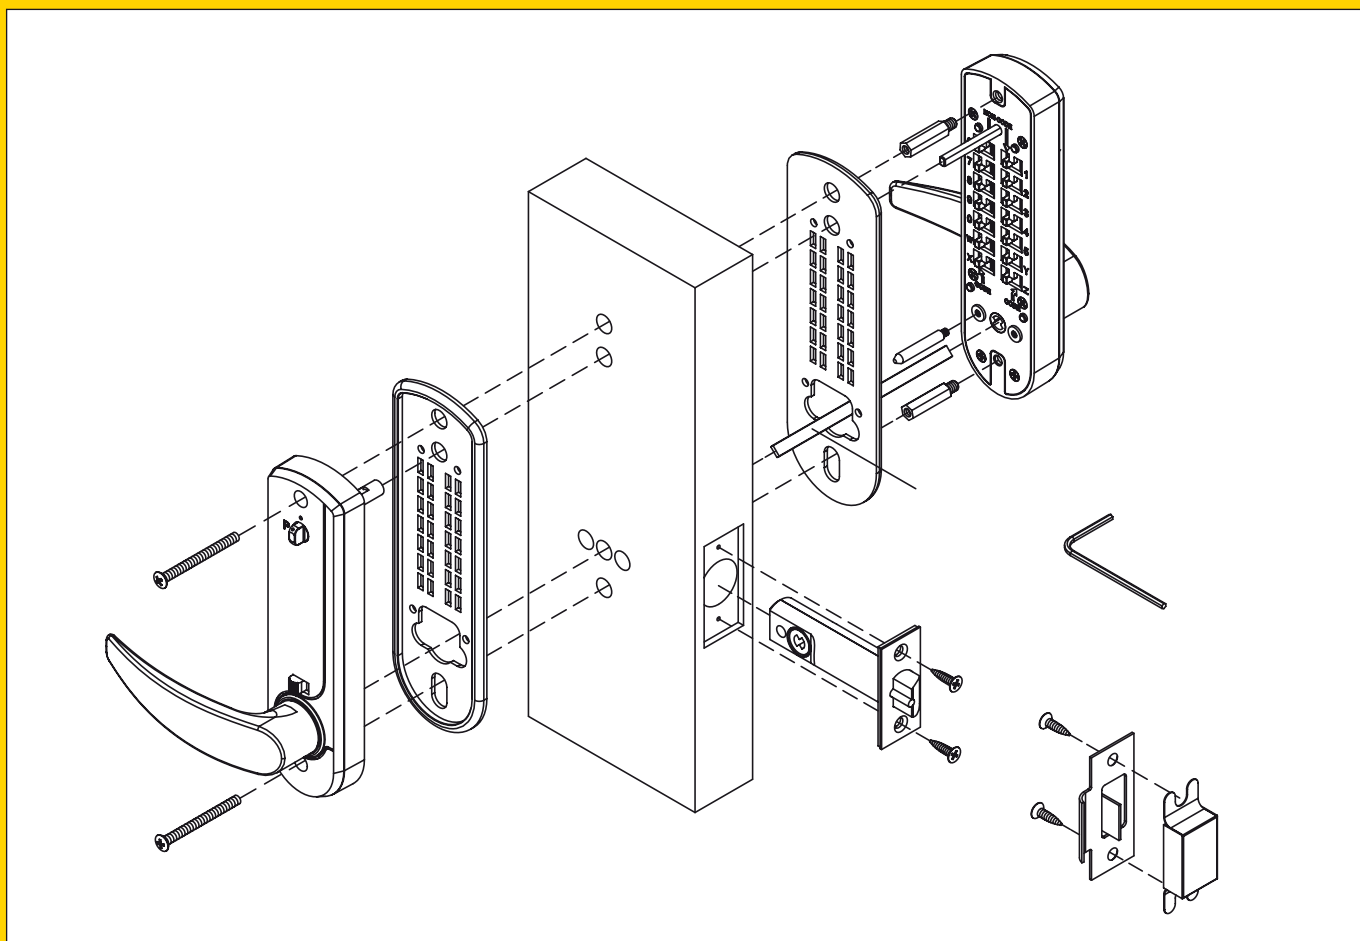

SL7100 digital lockset

The world's favourite lock

RES-FLY-072 - YALE - 0313NZ

ASSA ABLOY New Zealand Ltd.
6 Armstrong Road, Albany, Auckland 0632
info.nz@assaabloy.com
www.yalelock.co.nz

ASSA ABLOY Australia Pty Ltd.
235 Huntingdale Road, Oakleigh, Victoria 3166
info.au@assaabloy.com
www.assaabloy.com.au