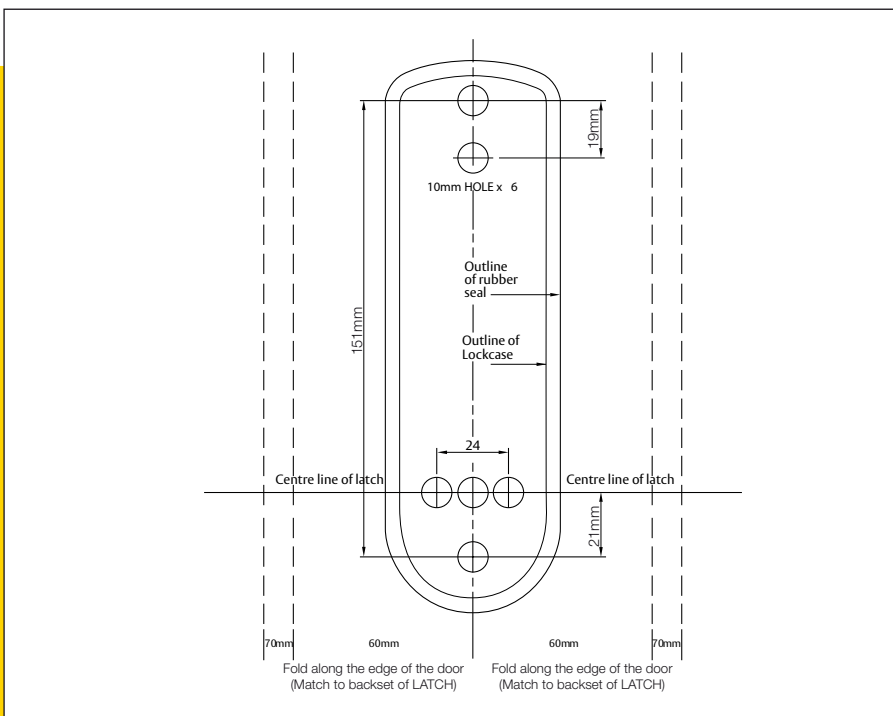

SL7100 digital lockset

The world's favourite lock

RES-FLY-072 - YALE - 0313NZ

ASSA ABLOY New Zealand Ltd.
6 Armstrong Road, Albany, Auckland 0632
info.nz@assaabloy.com
www.yalelock.co.nz

ASSA ABLOY Australia Pty Ltd.
235 Huntingdale Road, Oakleigh, Victoria 3166
info.au@assaabloy.com
www.assaabloy.com.au