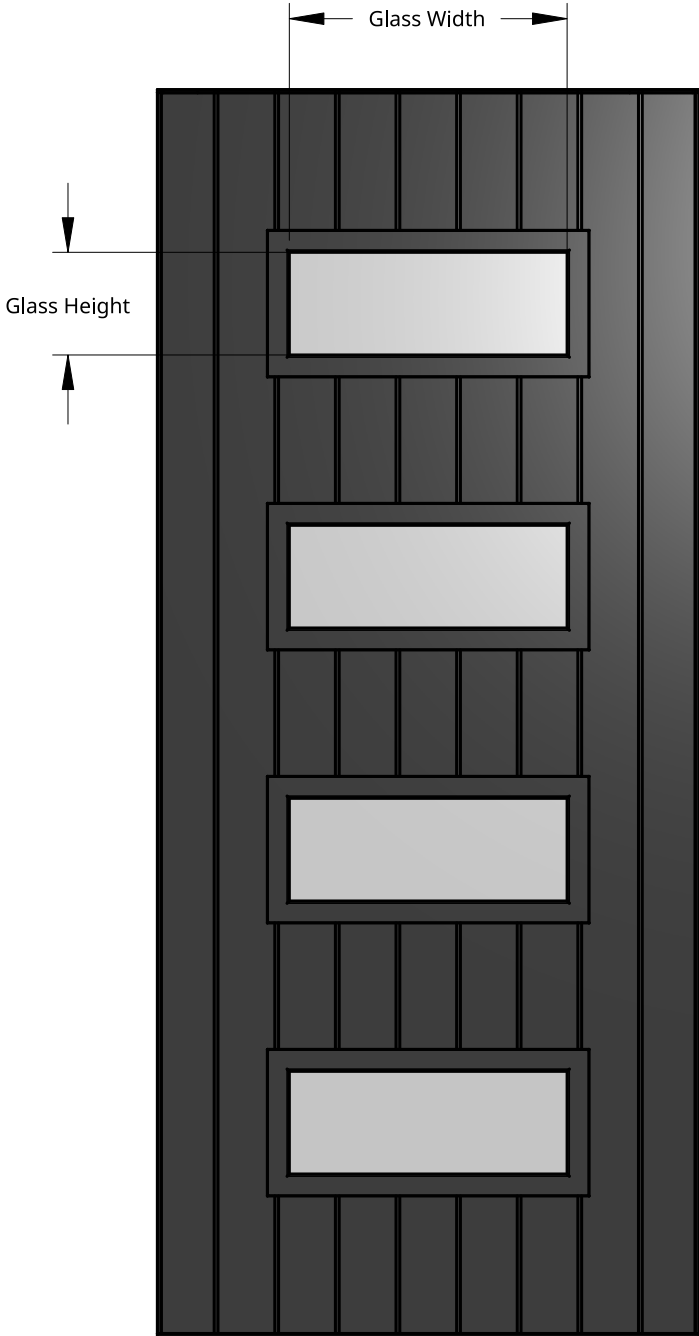

NEW ZEALAND | 0800 10 10 28
 sales@parkwooddoors.co.nz
 parkwooddoors.co.nz

AUSTRALIA | 1800 681 586
 sales@parkwooddoors.com.au
 parkwooddoors.com.au

Product Variations		
Name	Code	Thickness (T)
Strata Flush	ASVV24	41
Thermtek Flush	ATVV24	41
Thermtek Flush	ALVV24	50
Thermtek Acoustic	AMVV24	41

Standard Component Sizes			
	Min	Max	Customizable
Board Width	90	120	yes
Glass Height	157		yes
Glass Width (760 < Door Width < 910)	435		yes
Glass Width (911 < Door Width < 1060)	578		yes
Glass Width (1061 < Door Width < 1200)	730		yes

Product Description:			
VV 24			
Product Code:	SEE TABLE	Date:	03/23/2023
Material:	ALUMINIUM	Units:	MILLIMETER