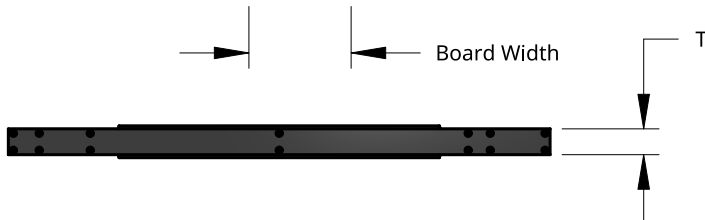

NEW ZEALAND | 0800 10 10 28
 sales@parkwooddoors.co.nz
 parkwooddoors.co.nz

AUSTRALIA | 1800 681 586
 sales@parkwooddoors.com.au
 parkwooddoors.com.au

Product Variations		
Name	Code	Thickness (T)
Strata Flush	ASVV24	41
Thermtek Flush	ATVV24	41
Thermtek Flush	ALVV24	50
Thermtek Acoustic	AMVV24	41

Standard Component Sizes			
	Min	Max	Customizable
Board Width	90	120	yes
Glass Height	157		yes
Glass Width (760 < Door Width < 910)	435		yes
Glass Width (911 < Door Width < 1060)	578		yes
Glass Width (1061 < Door Width < 1200)	730		yes

Product Description:			
VV 24			
Product Code:	SEE TABLE	Date:	03/23/2023
Material:	ALUMINIUM	Units:	MILLIMETER