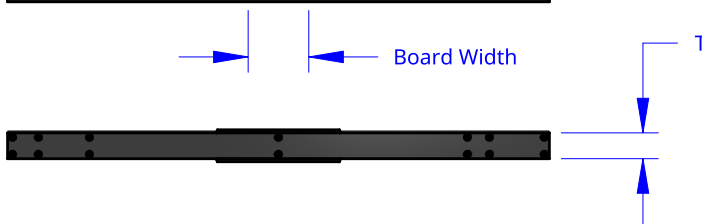

NEW ZEALAND | 0800 10 10 28
 sales@parkwooddoors.co.nz
 parkwooddoors.co.nz

AUSTRALIA | 1800 681 586
 sales@parkwooddoors.com.au
 parkwooddoors.com.au

Product Variations

Brand	Material	Code	Thickness (T)
Strata	Aluminium	ASVV23	41
Thermtek	Aluminium	ATVV23	41
Thermtek	Aluminium	ALVV23	50
Thermtek Acoustic	Aluminium	AMVV23	41
Duramax	Fibreglass	FSVV23	40
Duramax	Fibreglass	FLVV23	50

Standard Component Sizes

	Min	Max	Customizable
Board Width	90	120	no
Glass Height	176		no
Glass Width	126		no
Top Rail Width	175		no
Rail Width	175		no

Product Description:

VV 23

Product Code:	SEE TABLE	Date:	27/02/2026
Material:	SEE TABLE	Units:	MILLIMETER