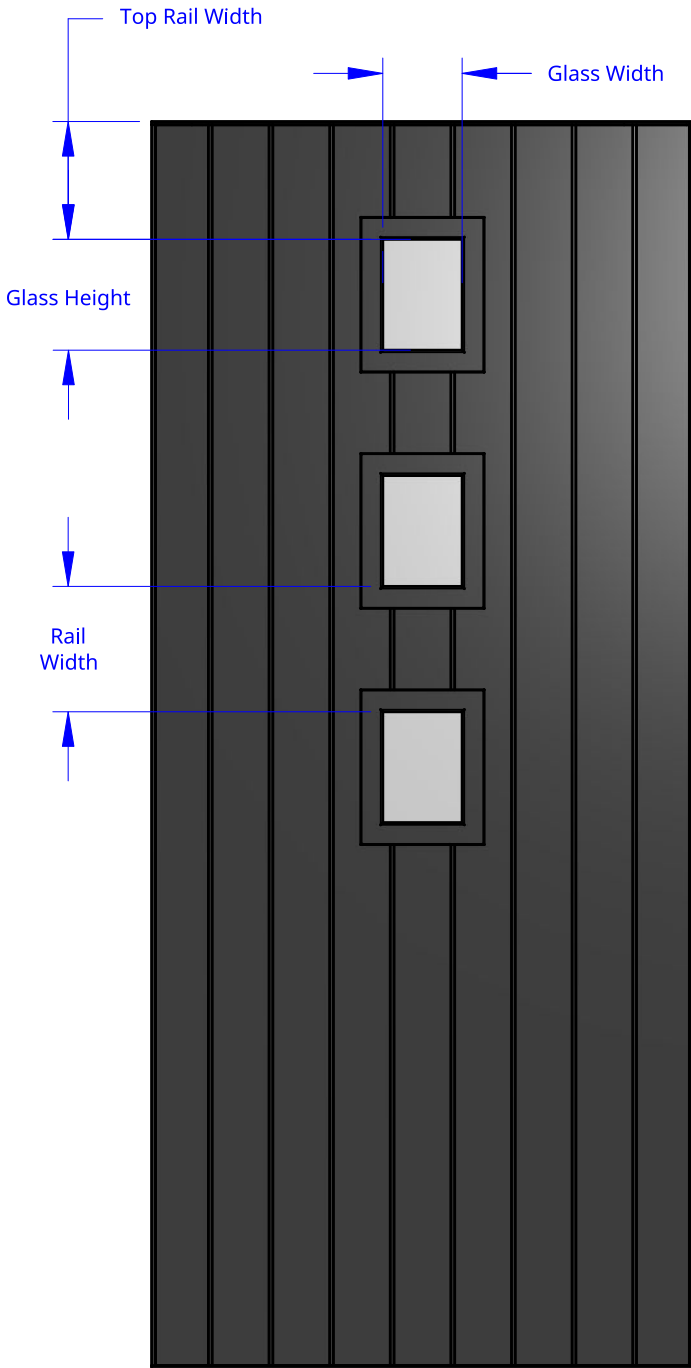

NEW ZEALAND | 0800 10 10 28
 sales@parkwooddoors.co.nz
 parkwooddoors.co.nz

AUSTRALIA | 1800 681 586
 sales@parkwooddoors.com.au
 parkwooddoors.com.au

Product Variations

Brand	Material	Code	Thickness (T)
Strata	Aluminium	ASVV23	41
Thermtek	Aluminium	ATVV23	41
Thermtek	Aluminium	ALVV23	50
Thermtek Acoustic	Aluminium	AMVV23	41
Duramax	Fibreglass	FSVV23	40
Duramax	Fibreglass	FLVV23	50

Standard Component Sizes

	Min	Max	Customizable
Board Width	90	120	no
Glass Height	176		no
Glass Width	126		no
Top Rail Width	175		no
Rail Width	175		no

Product Description:

VV 23

Product Code:	SEE TABLE	Date:	27/02/2026
Material:	SEE TABLE	Units:	MILLIMETER