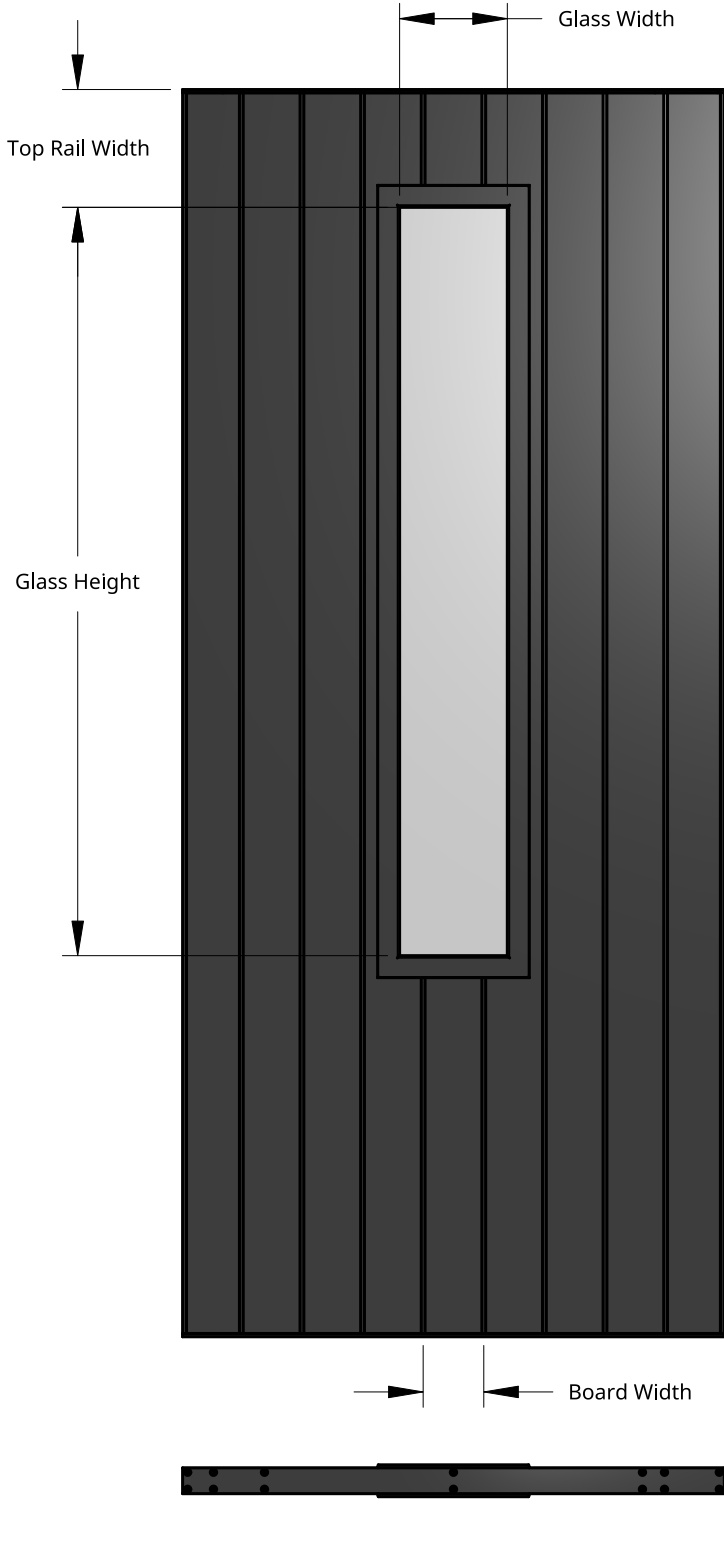

NEW ZEALAND | 0800 10 10 28
 sales@parkwooddoors.co.nz
 parkwooddoors.co.nz

AUSTRALIA | 1800 681 586
 sales@parkwooddoors.com.au
 parkwooddoors.com.au

Product Variations			
Name	Material	Code	Thickness (T)
Strata Flush	Aluminium	ASV21	41
Thermtek Flush	Aluminium	ATV21	41
Thermtek Flush	Aluminium	ALV21	50
Thermtek Acoustic	Aluminium	AMV21	41
Duramax Flush	Fibreglass	FSV21	40
Duramax Flush	Fibreglass	FLV21	50

Standard Component Sizes			
	Min	Max	Customizable
Board Width	90	120	yes
Glass Height	1182		yes
Glass Width	165		yes
Top Rail Width	175		yes

Product Description:			
VV 21			
Product Code:	SEE TABLE	Date:	03/23/2023
Material:	SEE TABLE	Units:	MILLIMETER