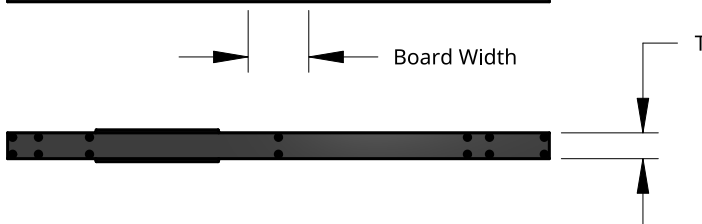

**NEW ZEALAND** | 0800 10 10 28  
 sales@parkwooddoors.co.nz  
 parkwooddoors.co.nz

**AUSTRALIA** | 1800 681 586  
 sales@parkwooddoors.com.au  
 parkwooddoors.com.au

<b>Product Variations</b>			
<b>Name</b>	<b>Material</b>	<b>Code</b>	<b>Thickness (T)</b>
<b>Strata Flush</b>	Aluminium	ASVV11	41
<b>Thermtek Flush</b>	Aluminium	ATVV11	41
<b>Thermtek Flush</b>	Aluminium	ALVV11	50
<b>Thermtek Acoustic</b>	Aluminium	AMVV11	41
<b>Duramax Flush</b>	Fibreglass	FSVV11	40
<b>Duramax Flush</b>	Fibreglass	FLVV11	50

<b>Standard Component Sizes</b>			
	<b>Min</b>	<b>Max</b>	<b>Customizable</b>
<b>Board Width</b>	90	120	yes
<b>Glass Height</b>	170		yes
<b>Glass Width</b>	120		yes
Glass centered over third board			yes