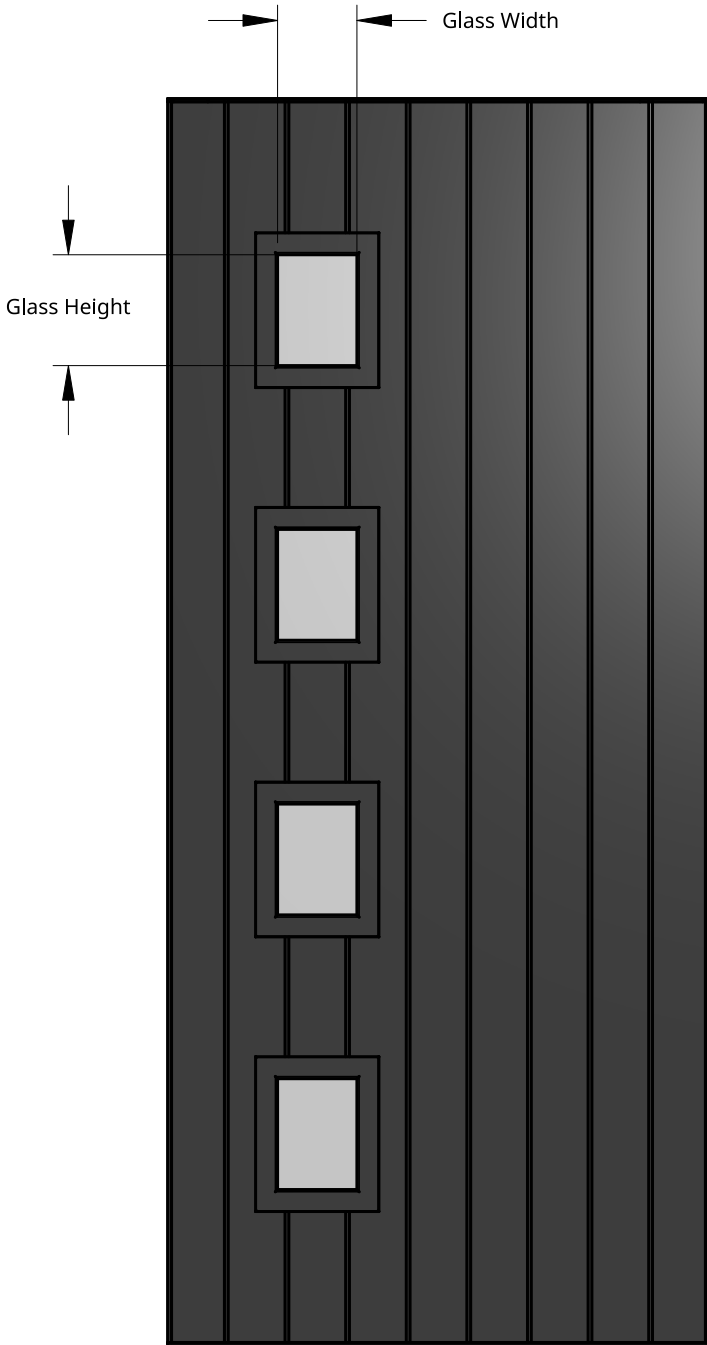

**NEW ZEALAND** | 0800 10 10 28  
 sales@parkwooddoors.co.nz  
 parkwooddoors.co.nz

**AUSTRALIA** | 1800 681 586  
 sales@parkwooddoors.com.au  
 parkwooddoors.com.au

<b>Product Variations</b>			
<b>Name</b>	<b>Material</b>	<b>Code</b>	<b>Thickness (T)</b>
<b>Strata Flush</b>	Aluminium	ASVV11	41
<b>Thermtek Flush</b>	Aluminium	ATVV11	41
<b>Thermtek Flush</b>	Aluminium	ALVV11	50
<b>Thermtek Acoustic</b>	Aluminium	AMVV11	41
<b>Duramax Flush</b>	Fibreglass	FSVV11	40
<b>Duramax Flush</b>	Fibreglass	FLVV11	50

<b>Standard Component Sizes</b>			
	<b>Min</b>	<b>Max</b>	<b>Customizable</b>
<b>Board Width</b>	90	120	yes
<b>Glass Height</b>	170		yes
<b>Glass Width</b>	120		yes
Glass centered over third board			yes