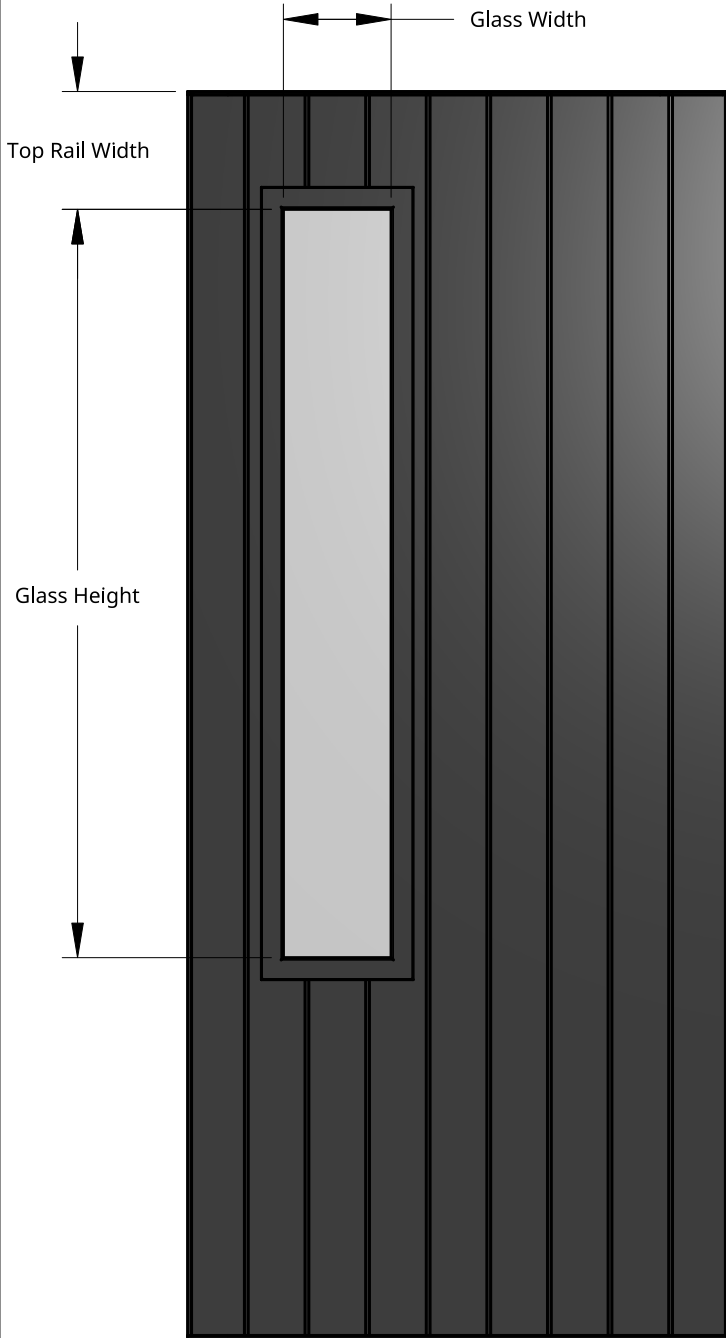

**NEW ZEALAND** | 0800 10 10 28  
 sales@parkwooddoors.co.nz  
 parkwooddoors.co.nz

**AUSTRALIA** | 1800 681 586  
 sales@parkwooddoors.com.au  
 parkwooddoors.com.au

<b>Product Variations</b>			
Name	Material	Code	Thickness (T)
<b>Strata Flush</b>	Aluminium	ASVV09	41
<b>Thermtek Flush</b>	Aluminium	ATVV09	41
<b>Thermtek Flush</b>	Aluminium	ALVV09	50
<b>Thermtek Acoustic</b>	Aluminium	AMVV09	41
<b>Duramax Flush</b>	Fibreglass	FSVV09	40
<b>Duramax Flush</b>	Fibreglass	FLVV09	50

<b>Standard Component Sizes</b>			
	Min	Max	Customizable
<b>Board Width</b>	90	120	yes
<b>Glass Height</b>	1182		yes
<b>Glass Width</b>	165		yes
<b>Top Rail Width</b>	175		yes
Glass centered over third board			yes

Product Description:			
<b>VV 9</b>			
Product Code:	SEE TABLE	Date:	03/23/2023
Material:	SEE TABLE	Units:	MILLIMETER