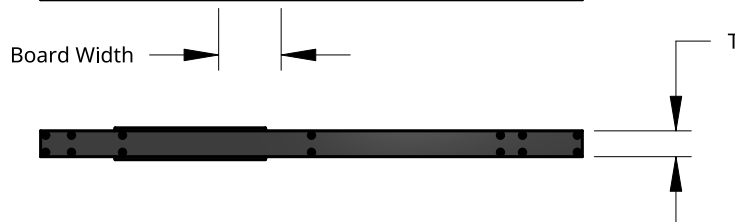

**NEW ZEALAND** | 0800 10 10 28  
 sales@parkwooddoors.co.nz  
 parkwooddoors.co.nz

**AUSTRALIA** | 1800 681 586  
 sales@parkwooddoors.com.au  
 parkwooddoors.com.au

<b>Product Variations</b>			
Name	Material	Code	Thickness (T)
<b>Strata Flush</b>	Aluminium	ASVV09	41
<b>Thermtek Flush</b>	Aluminium	ATVV09	41
<b>Thermtek Flush</b>	Aluminium	ALVV09	50
<b>Thermtek Acoustic</b>	Aluminium	AMVV09	41
<b>Duramax Flush</b>	Fibreglass	FSVV09	40
<b>Duramax Flush</b>	Fibreglass	FLVV09	50

<b>Standard Component Sizes</b>			
	Min	Max	Customizable
<b>Board Width</b>	90	120	yes
<b>Glass Height</b>	1182		yes
<b>Glass Width</b>	165		yes
<b>Top Rail Width</b>	175		yes
Glass centered over third board			yes

Product Description:			
<b>VV 9</b>			
Product Code:	SEE TABLE	Date:	03/23/2023
Material:	SEE TABLE	Units:	MILLIMETER