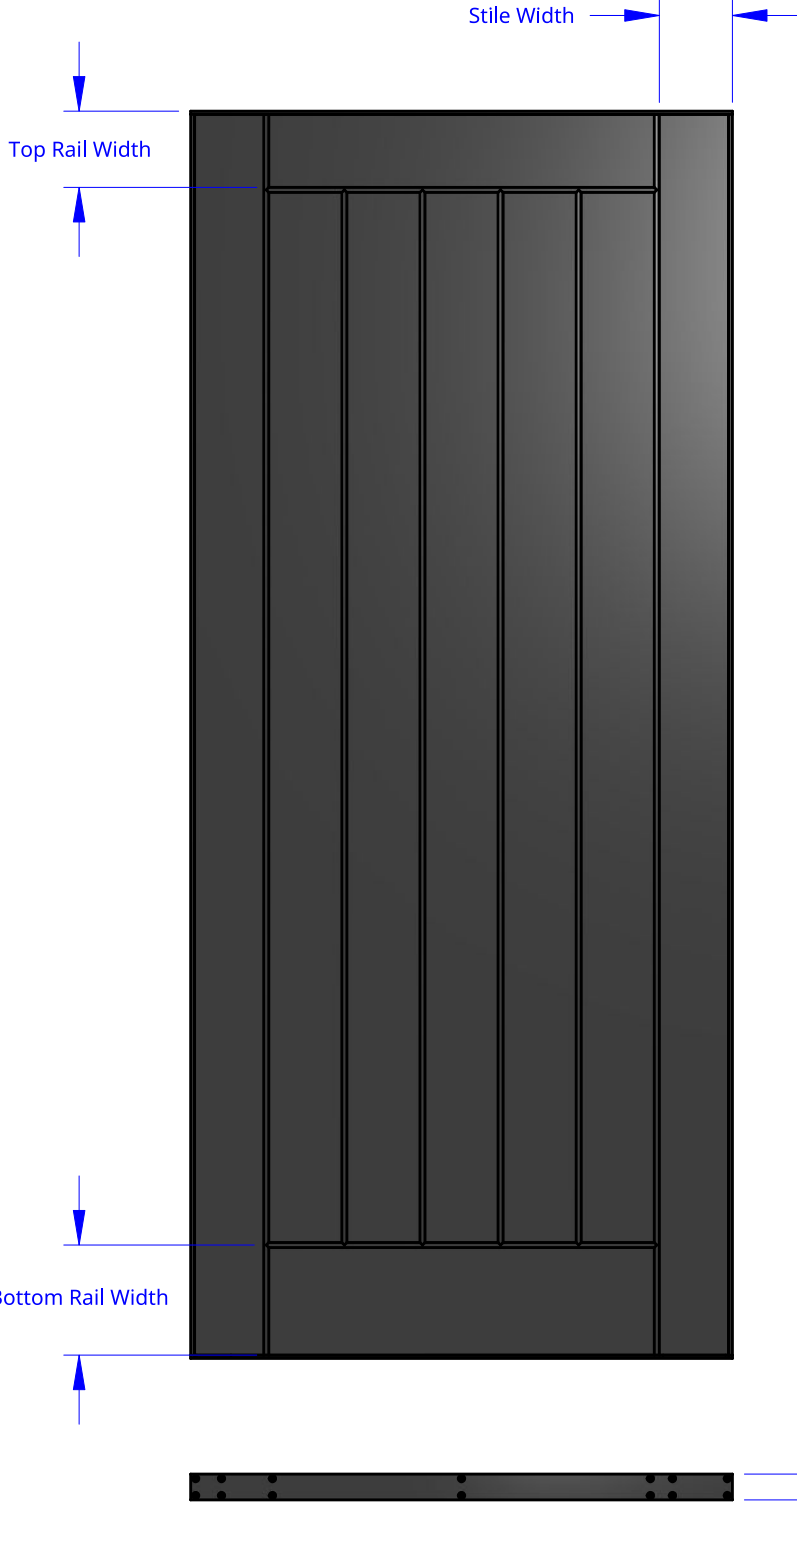

**NEW ZEALAND** | 0800 10 10 28  
 sales@parkwooddoors.co.nz  
 parkwooddoors.co.nz

**AUSTRALIA** | 1800 681 586  
 sales@parkwooddoors.com.au  
 parkwooddoors.com.au

<b>Standard Component Sizes</b>			
	Min	Max	Customizable
<b>Stile Width</b>	120		no
<b>Top Rail Width</b>	125		no
<b>Bottom Rail Width</b>	180		no

<b>Product Variations</b>			
Brand	Material	Code	Thickness (T)
<b>Duramax</b>	Fibreglass	FSSV08	40

Product Description:			
<b>SV08</b>			
Product Code:	SEE TABLE	Date:	27/02/2026
Material:	SEE TABLE	Units:	MILLIMETER