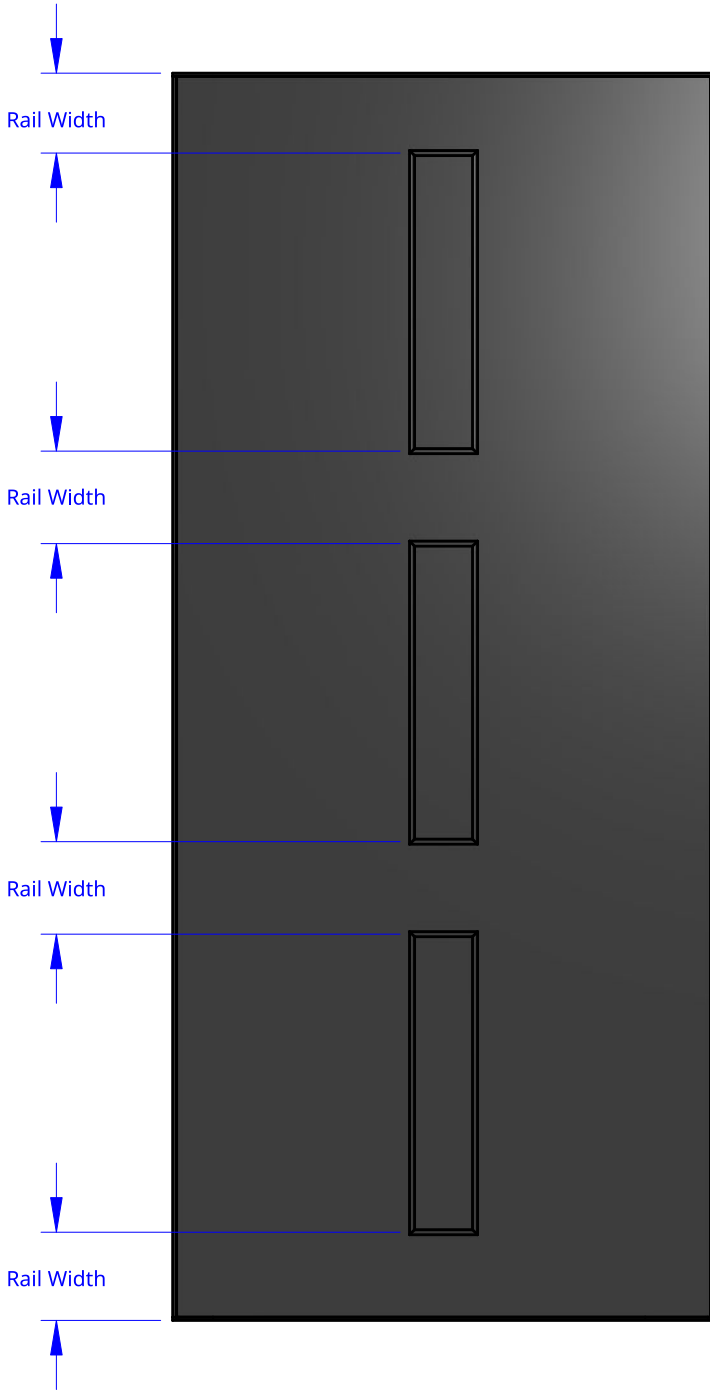

NEW ZEALAND | 0800 10 10 28
 sales@parkwooddoors.co.nz
 parkwooddoors.co.nz

AUSTRALIA | 1800 681 586
 sales@parkwooddoors.com.au
 parkwooddoors.com.au

| Standard Component Sizes | | | |
|---------------------------------|-----|-----|--------------|
| | Min | Max | Customizable |
| Rail Width | 140 | | no |

| Product Variations | | | |
|---------------------------|------------|--------|---------------|
| Brand | Material | Code | Thickness (T) |
| Duramax | Fibreglass | FSSV05 | 40 |

| | | | |
|----------------------|-----------|--------|------------|
| Product Description: | | | |
| SV05 | | | |
| Product Code: | SEE TABLE | Date: | 27/02/2026 |
| Material: | SEE TABLE | Units: | MILLIMETER |