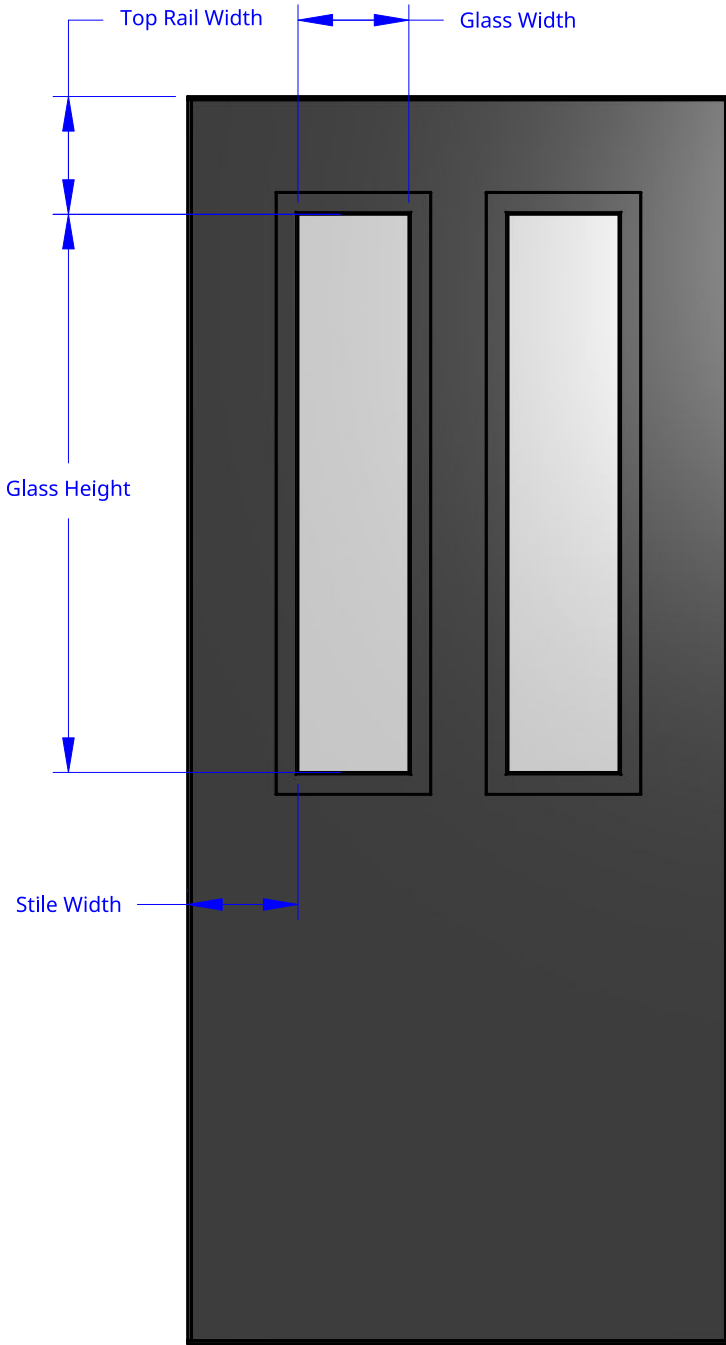

NEW ZEALAND | 0800 10 10 28
 sales@parkwooddoors.co.nz
 parkwooddoors.co.nz

AUSTRALIA | 1800 681 586
 sales@parkwooddoors.com.au
 parkwooddoors.com.au

Product Variations			
Brand	Material	Code	Thickness (T)
Strata	Auminium	ASFL41	41
Thermtek	Aluminium	ATFL41	41
Thermtek	Aluminium	ALFL41	50
Thermtek Acoustic	Aluminium	AMFL41	41
Duramax	Fibreglass	FSFL41	40
Duramax	Fibreglass	FLFL41	50

Standard Component Sizes			
	Min	Max	Customizable
Glass Height	886		no
Glass Width (Door Width < 876)	120		yes
Glass Width (877 < Door Width < 1490)	176		yes
Top Rail Width	175		no
Stile Width	175		no

Product Description:			
FL 41			
Product Code:	SEE TABLE	Date:	26/02/2026
Material:	SEE TABLE	Units:	MILLIMETER