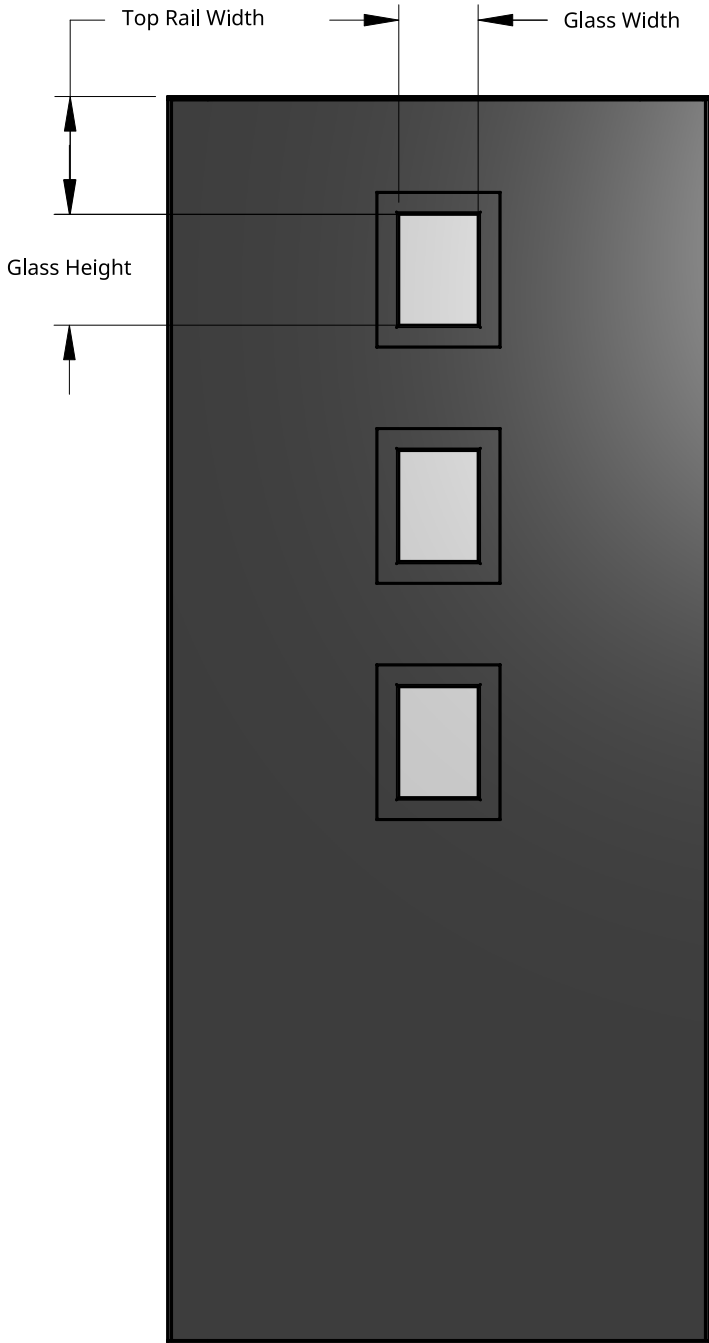

NEW ZEALAND | 0800 10 10 28
 sales@parkwooddoors.co.nz
 parkwooddoors.co.nz

AUSTRALIA | 1800 681 586
 sales@parkwooddoors.com.au
 parkwooddoors.com.au

Product Variations			
Name	Material	Code	Thickness (T)
Strata Flush	Aluminium	ASFL23	41
Thermtek Flush	Aluminium	ATFL23	41
Thermtek Flush	Aluminium	ALFL23	50
Thermtek Acoustic	Aluminium	AMFL23	41
Duramax Flush	Fibreglass	FSFL23	40
Duramax Flush	Fibreglass	FLFL23	50

Standard Component Sizes			
	Min	Max	Customizable
Glass Height	170		yes
Glass Width	150		yes
Top Rail Width	175		yes

Product Description:			
FL 23			
Product Code:	SEE TABLE	Date:	03/23/2023
Material:	ALUMINIUM	Units:	MILLIMETER