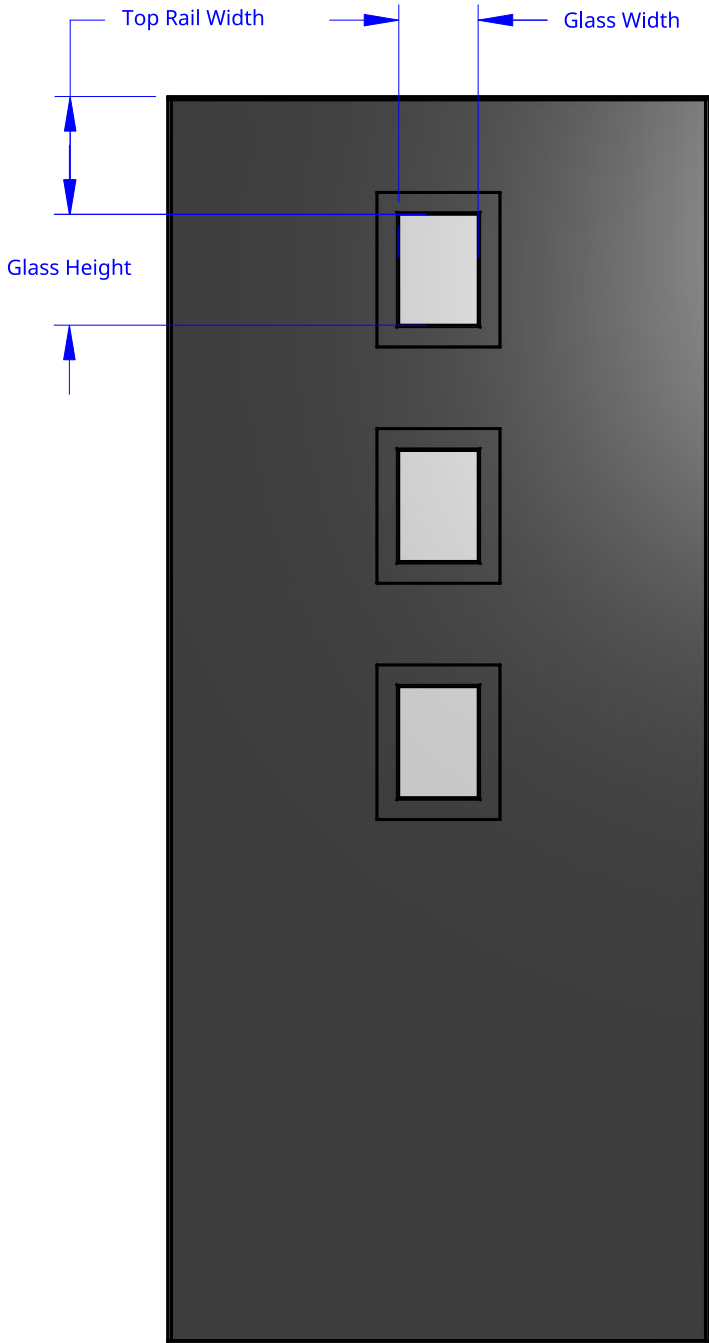

Product Variations			
Brand	Material	Code	Thickness (T)
Strata	Aluminium	ASFL23	41
Thermtek	Aluminium	ATFL23	41
Thermtek	Aluminium	ALFL23	50
Thermtek Acoustic	Aluminium	AMFL23	41
Duramax	Fibreglass	FSFL23	40
Duramax	Fibreglass	FLFL23	50

Standard Component Sizes			
	Min	Max	Customizable
Glass Height	176		no
Glass Width	126		no
Top Rail Width	175		no

Product Description:			
FL 23			
Product Code:	SEE TABLE	Date:	27/02/2026
Material:	ALUMINIUM	Units:	MILLIMETER