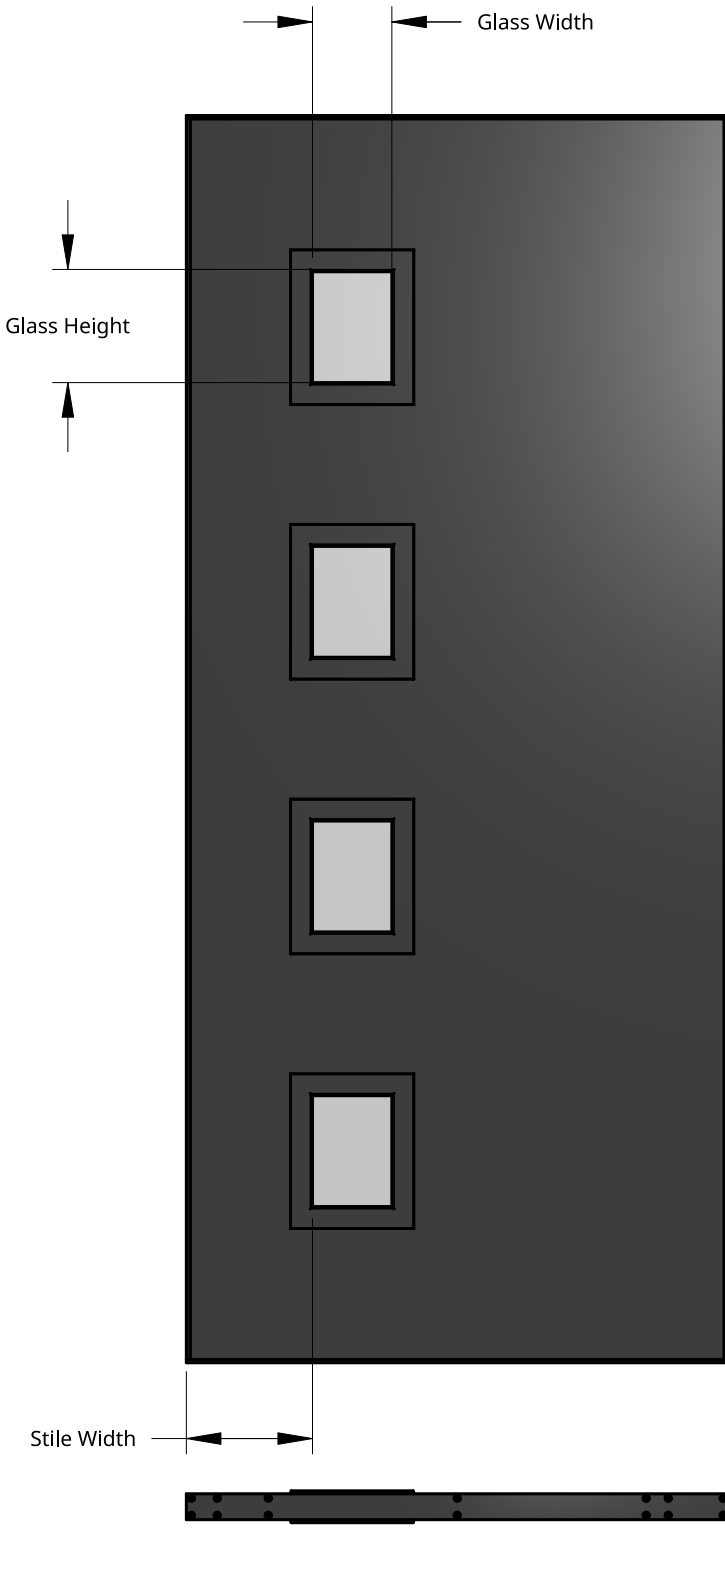

NEW ZEALAND | 0800 10 10 28
 sales@parkwooddoors.co.nz
 parkwooddoors.co.nz

AUSTRALIA | 1800 681 586
 sales@parkwooddoors.com.au
 parkwooddoors.com.au

Product Variations			
Name	Materials	Code	Thickness (T)
Strata Flush	Aluminium	ASFL11	41
Thermtek Flush	Aluminium	ATFL11	41
Thermtek Flush	Aluminium	ALFL11	50
Thermtek Acoustic	Aluminium	AMFL11	41
Duramax Flush	Fibreglass	FSFL11	40
Duramax Flush	Fibreglass	FLFL11	50

Standard Component Sizes			
	Min	Max	Customizable
Glass Height	170		yes
Glass Width	120		yes
Stile Width	175		yes

Product Description:			
FL 11			
Product Code:	SEE TABLE	Date:	03/23/2023
Material:	SEE TABLE	Units:	MILLIMETER