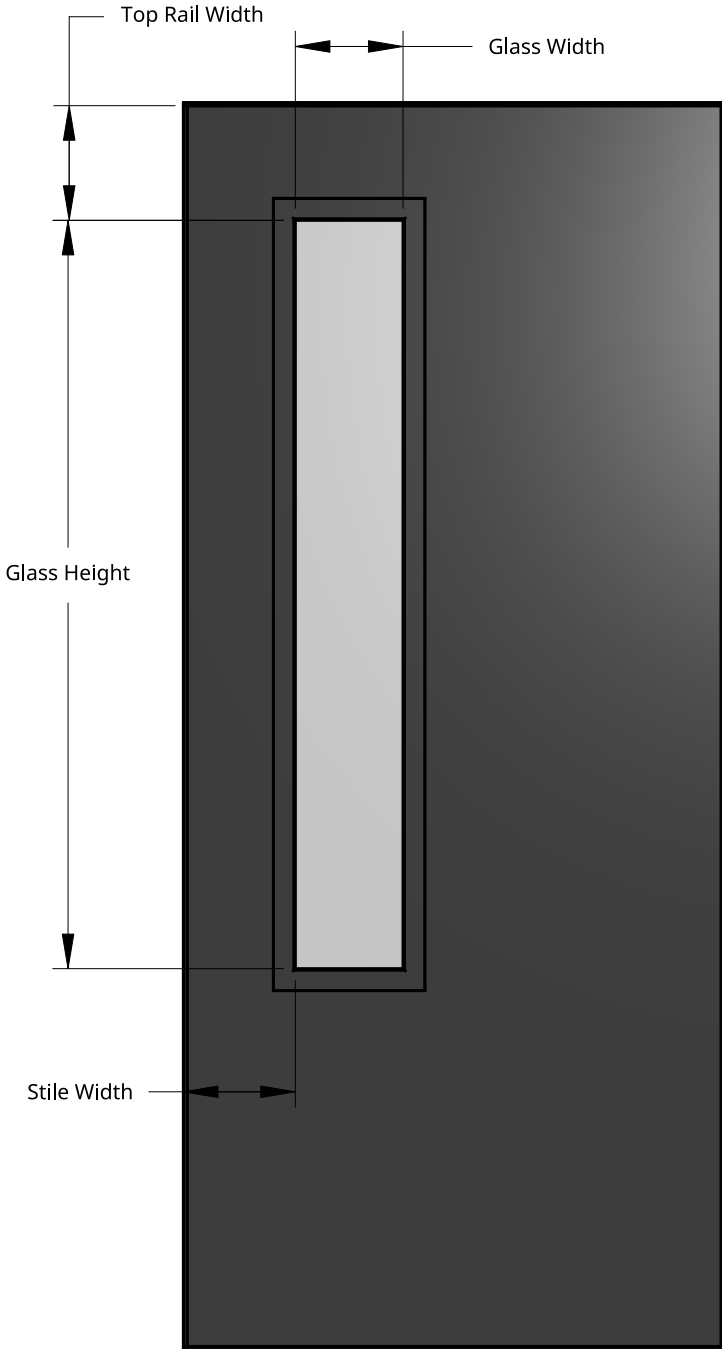

Product Variations			
Name	Material	Code	Thickness (T)
Strata Flush	Aluminium	ASFL09	41
Thermtek Flush	Aluminium	ATFL09	41
Thermtek Flush	Aluminium	ALFL09	50
Thermtek Acoustic	Aluminium	AMFL09	41
Duramax Flush	Fibreglass	FSFL09	40
Duramax Flush	Fibreglass	FLFL09	50

Standard Component Sizes			
	Min	Max	Customizable
Glass Height	1182		yes
Glass Width	165		yes
Top Rail Width	175		yes
Stile Width	175		yes