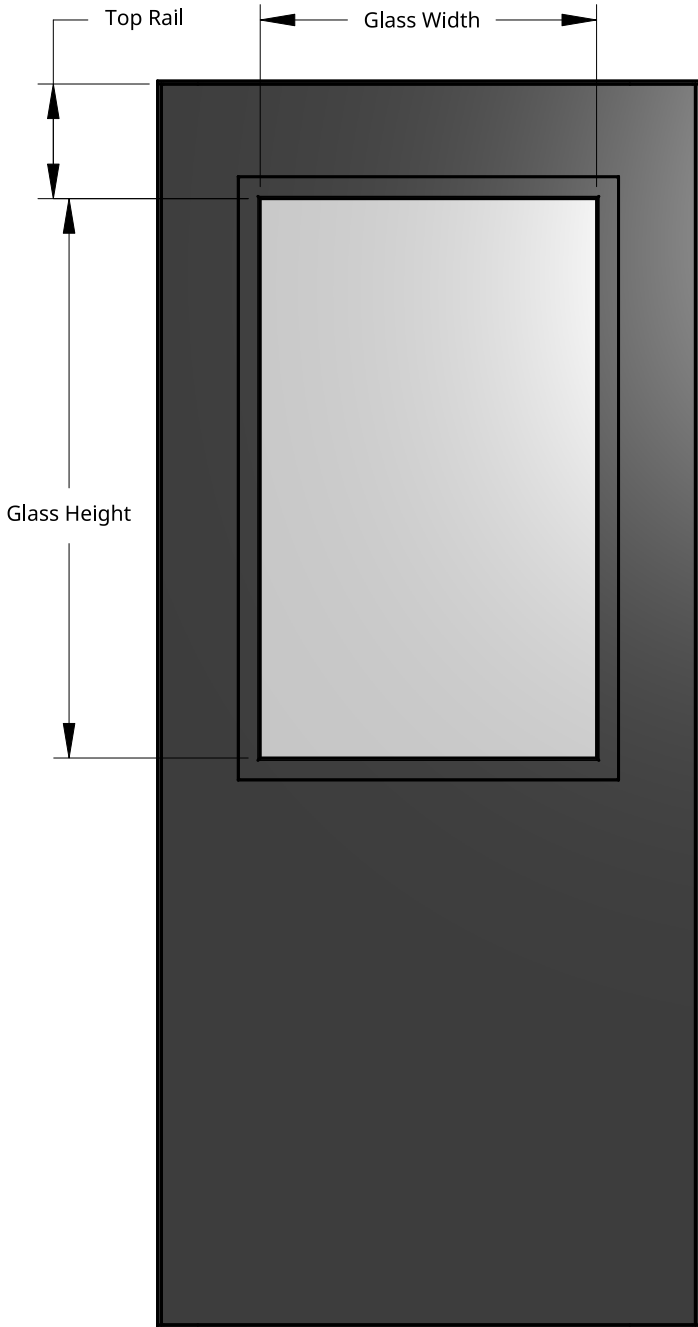

NEW ZEALAND | 0800 10 10 28
 sales@parkwooddoors.co.nz
 parkwooddoors.co.nz

AUSTRALIA | 1800 681 586
 sales@parkwooddoors.com.au
 parkwooddoors.com.au

Product Variations			
Name	Material	Code	Thickness (T)
Strata Flush	Aluminium	ASFL01	41
Thermtek Flush	Aluminium	ATFL01	41
Thermtek Flush	Aluminium	ALFL01	50
Thermtek Acoustic	Aluminium	AMFL01	41
Duramax Flush	Fibreglass	FSFL01	40
Duramax Flush	Fibreglass	FLFL01	50

Standard Component Sizes			
	Min	Max	Customizable
Glass Height (Door Height < 2200)	882		yes
Glass Height (Door Height > 2200)	1082		yes
Glass Width	528		yes
Top Rail Width	175		yes

Product Description:			
FL 1			
Product Code:	SEE TABLE	Date:	03/23/2023
Material:	SEE TABLE	Units:	MILLIMETER