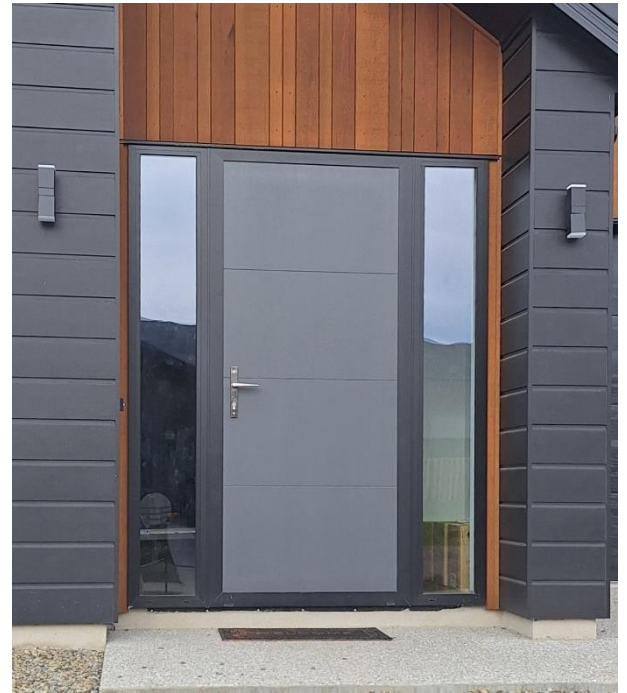

PARKWOOD
WELCOME HOME

INTRODUCING

DURAMAX PLUS **ENTRANCE DOORS**

REPRESENTING INNOVATION AND QUALITY

WE ARE EXCITED TO INTRODUCE OUR LATEST INNOVATION – DURAMAX PLUS! BUILDING ON THE SUCCESS OF THE ORIGINAL DURAMAX, WE HAVE ENHANCED ITS FEATURES TO PROVIDE YOU WITH AN EVEN BETTER DOOR.

DURAMAX PLUS

R-Value <small>*Door size 1980 x 860mm</small>	0.95
Max Size	2400 x 1060mm
Thickness	40mm
Weight <small>*Door size 1980 x 860mm</small>	26.4kg
Torsion per NZS 4211	3mm
Bow test results at 50°C <small>*Door size 2200 x 1060mm</small>	2.8mm <small>Less than half the bow of the original Duramax.</small>