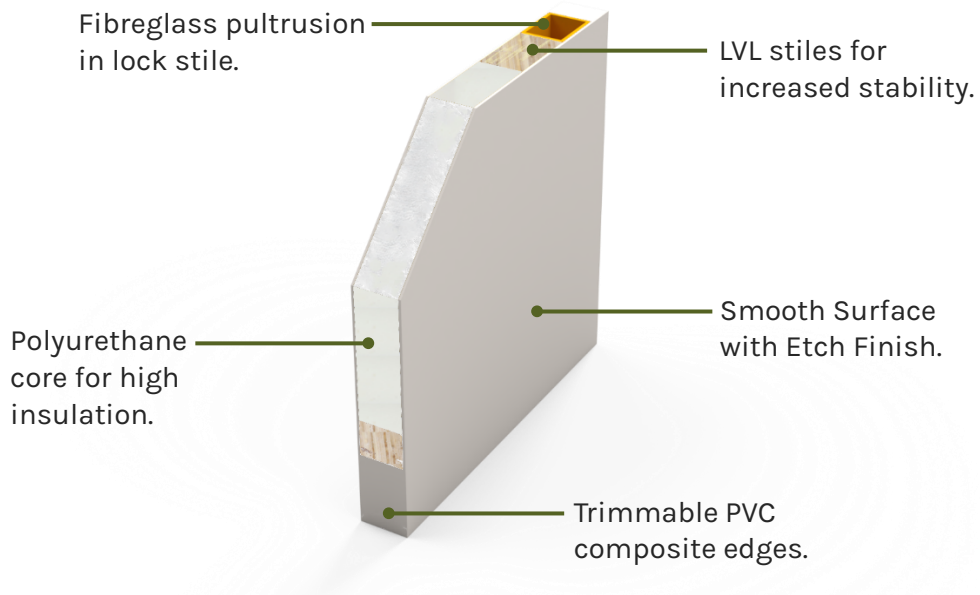

PARKWOOD
WELCOME HOME

INTRODUCING

DURAMAX PLUS **ENTRANCE DOORS**

REPRESENTING INNOVATION AND QUALITY

WE ARE EXCITED TO INTRODUCE OUR LATEST INNOVATION – DURAMAX PLUS! BUILDING ON THE SUCCESS OF THE ORIGINAL DURAMAX, WE HAVE ENHANCED ITS FEATURES TO PROVIDE YOU WITH AN EVEN BETTER DOOR.

- **Advanced anti-bowing technology:** Added fibreglass 'pultrusion', in the lock stile of the door.
- **Improved thermal ratings:** Ensure easy compliance with better thermal efficiency.
- **Exceptional Stability:** Tested and proven to offer stability comparable to aluminium doors.
- **Advanced Skin Chemistry:** Our new skin chemistry minimizes expansion and contraction, significantly reducing door bowing.
- **Superior Gluing Process:** Improved bonding of the skin to the structure that promises longevity.
- **Better For Multi-Point Locks:** Parkwood can machine out for 3 & 4 point locks in the pultrusion.
- **Smooth Vision Panels:** New glazing beads ensure a sleek, modern look.

DURAMAX PLUS

R-Value <small>*Door size 1980 x 860mm</small>	0.95
Max Size	2400 x 1060mm
Thickness	40mm
Weight <small>*Door size 1980 x 860mm</small>	26.4kg
Torsion per NZS 4211	3mm
Bow test results at 50°C <small>*Door size 2200 x 1060mm</small>	2.8mm <small>Less than half the bow of the original Duramax.</small>