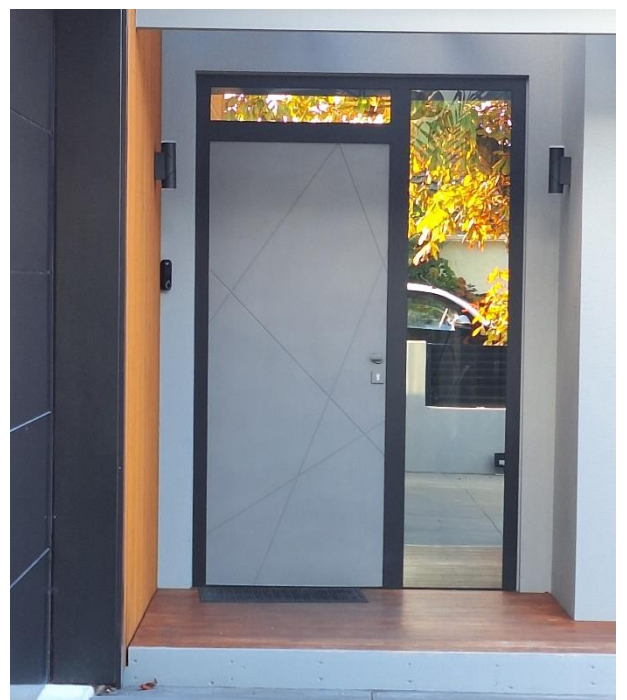

PARKWOOD
WELCOME HOME

INTRODUCING

DURAMAX PLUS **ENTRANCE DOORS**

REPRESENTING INNOVATION AND QUALITY

WE ARE EXCITED TO INTRODUCE OUR LATEST INNOVATION – DURAMAX PLUS! BUILDING ON THE SUCCESS OF THE ORIGINAL DURAMAX, WE HAVE ENHANCED ITS FEATURES TO PROVIDE YOU WITH AN EVEN BETTER DOOR.

DURAMAX PLUS

R-Value <small>*Door size 1980 x 860mm</small>	0.95
Max Size	2400 x 1060mm
Thickness	40mm
Weight <small>*Door size 1980 x 860mm</small>	26.4kg
Torsion per NZS 4211	3mm
Bow test results at 50°C <small>*Door size 2200 x 1060mm</small>	2.8mm <small>Less than half the bow of the original Duramax.</small>