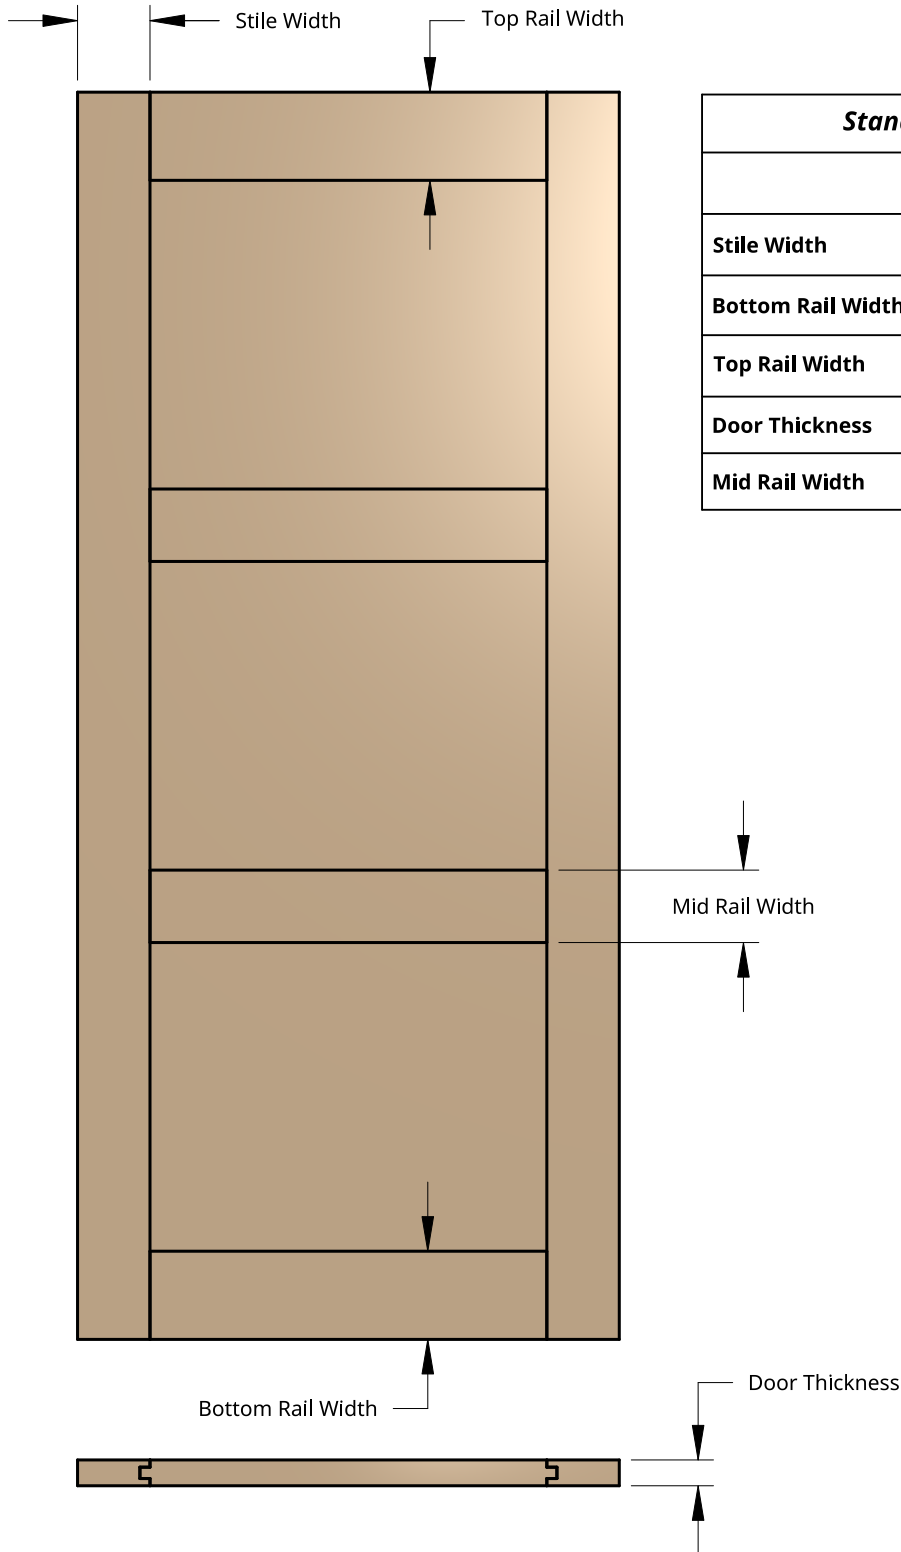

NEW ZEALAND | 0800 10 10 28
 sales@parkwooddoors.co.nz
 parkwooddoors.co.nz

AUSTRALIA | 1800 681 586
 sales@parkwooddoors.com.au
 parkwooddoors.com.au

Standard Component Sizes			
	Min	Max	Customizable
Stile Width	115		yes
Bottom Rail Width	140		yes
Top Rail Width	140		yes
Door Thickness	38		yes
Mid Rail Width	140		yes

Product Description:			
INTERIOR SHAKER 44			
Product Code:	TISH44	Date:	08/29/2023
Material:		Units:	MILLIMETER