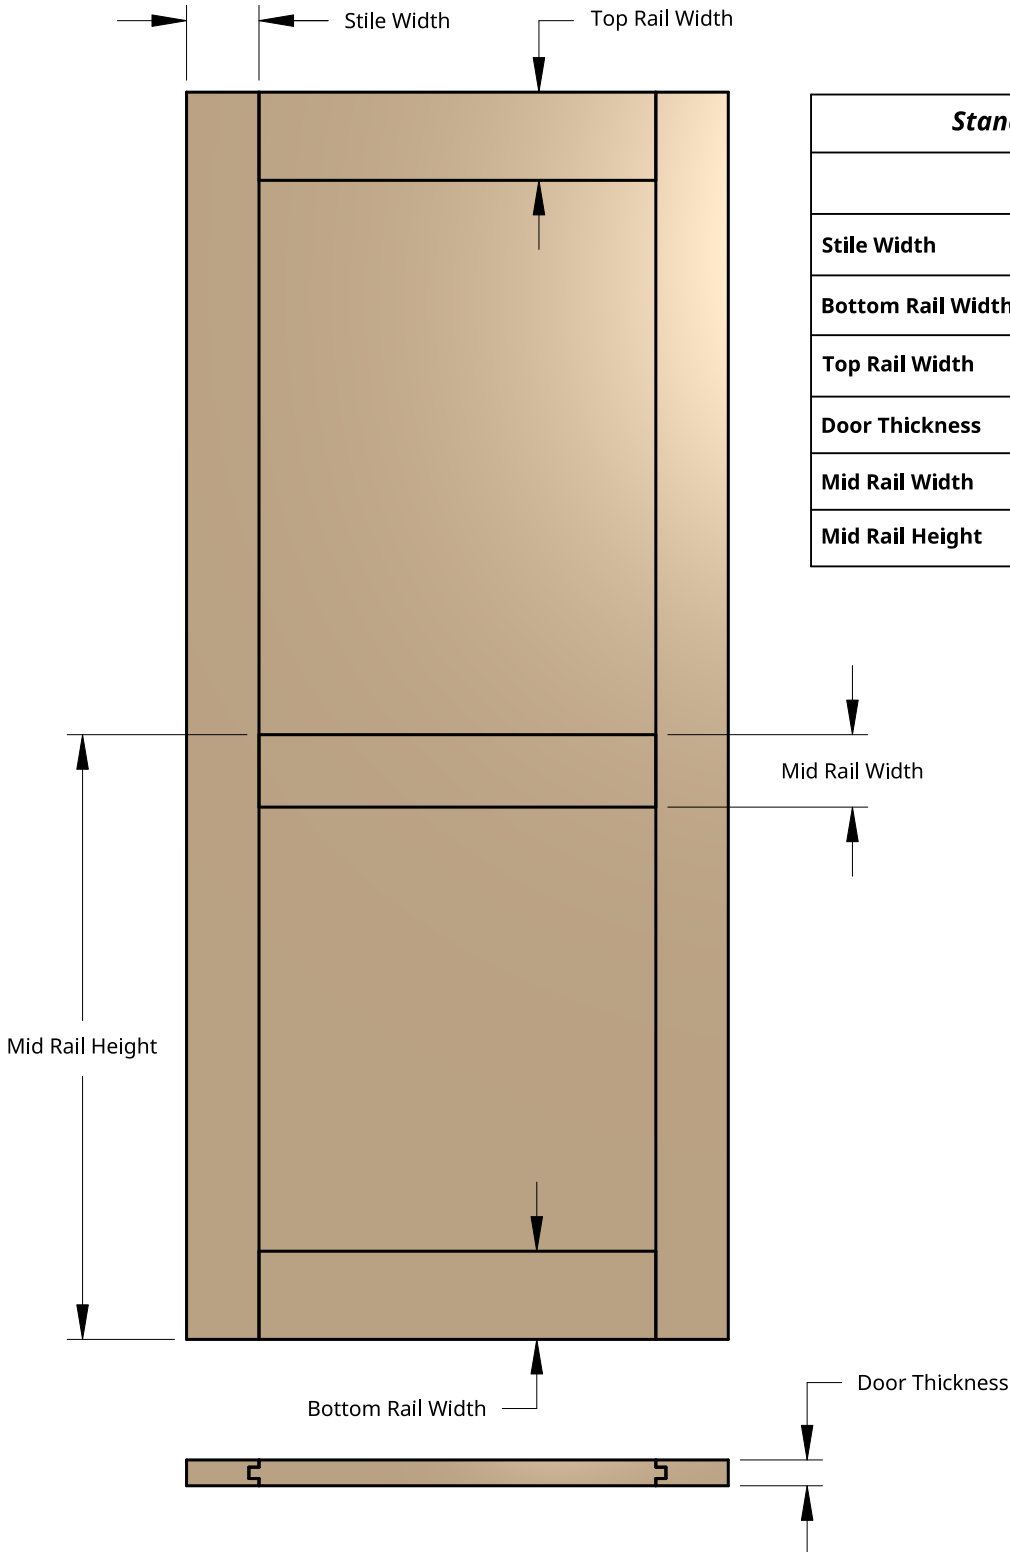

**NEW ZEALAND** | 0800 10 10 28  
 sales@parkwooddoors.co.nz  
 parkwooddoors.co.nz

**AUSTRALIA** | 1800 681 586  
 sales@parkwooddoors.com.au  
 parkwooddoors.com.au

<b>Standard Component Sizes</b>			
	<b>Min</b>	<b>Max</b>	<b>Customizable</b>
<b>Stile Width</b>	115		yes
<b>Bottom Rail Width</b>	140		yes
<b>Top Rail Width</b>	140		yes
<b>Door Thickness</b>	38		yes
<b>Mid Rail Width</b>	140		yes
<b>Mid Rail Height</b>	860		yes

Product Description:			
<b>INTERIOR SHAKER 43</b>			
Product Code:	TISH43	Date:	06/06/2023
Material:		Units:	MILLIMETER