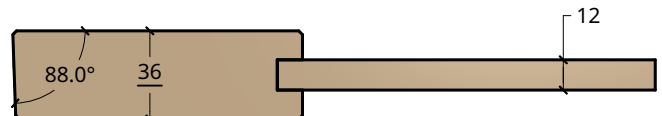

NEW ZEALAND | 0800 10 10 28
 sales@parkwooddoors.co.nz
 parkwooddoors.co.nz

AUSTRALIA | 1800 681 586
 sales@parkwooddoors.com.au
 parkwooddoors.com.au

Standard Component Sizes			
	Overall	Face	Customizable
Stile Width	115		No
Top Rail Width	115		No
Bottom Rail Width	115		No
Middle Rails	115		No
Panels - All Equal	Varies		No

Product Description:			
Shaker Classic 3 Panel			
Product Code:	TISC05	Date:	12/06/2024
Material:	TIMBER	Units:	EACH