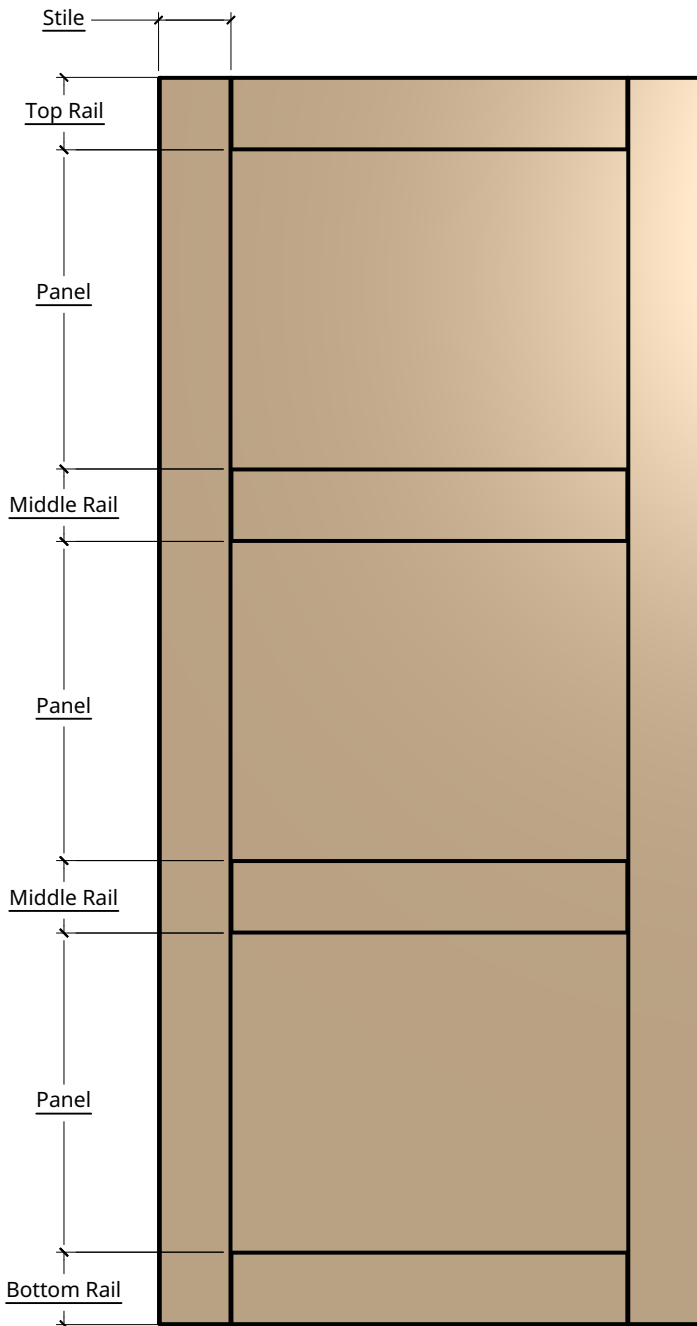

NEW ZEALAND | 0800 10 10 28
 sales@parkwooddoors.co.nz
 parkwooddoors.co.nz

AUSTRALIA | 1800 681 586
 sales@parkwooddoors.com.au
 parkwooddoors.com.au

Standard Component Sizes			
	Overall	Face	Customizable
Stile Width	115		No
Top Rail Width	115		No
Bottom Rail Width	115		No
Middle Rails	115		No
Panels - All Equal	Varies		No

Product Description:			
Shaker Classic 3 Panel			
Product Code:	TISC05	Date:	12/06/2024
Material:	TIMBER	Units:	EACH