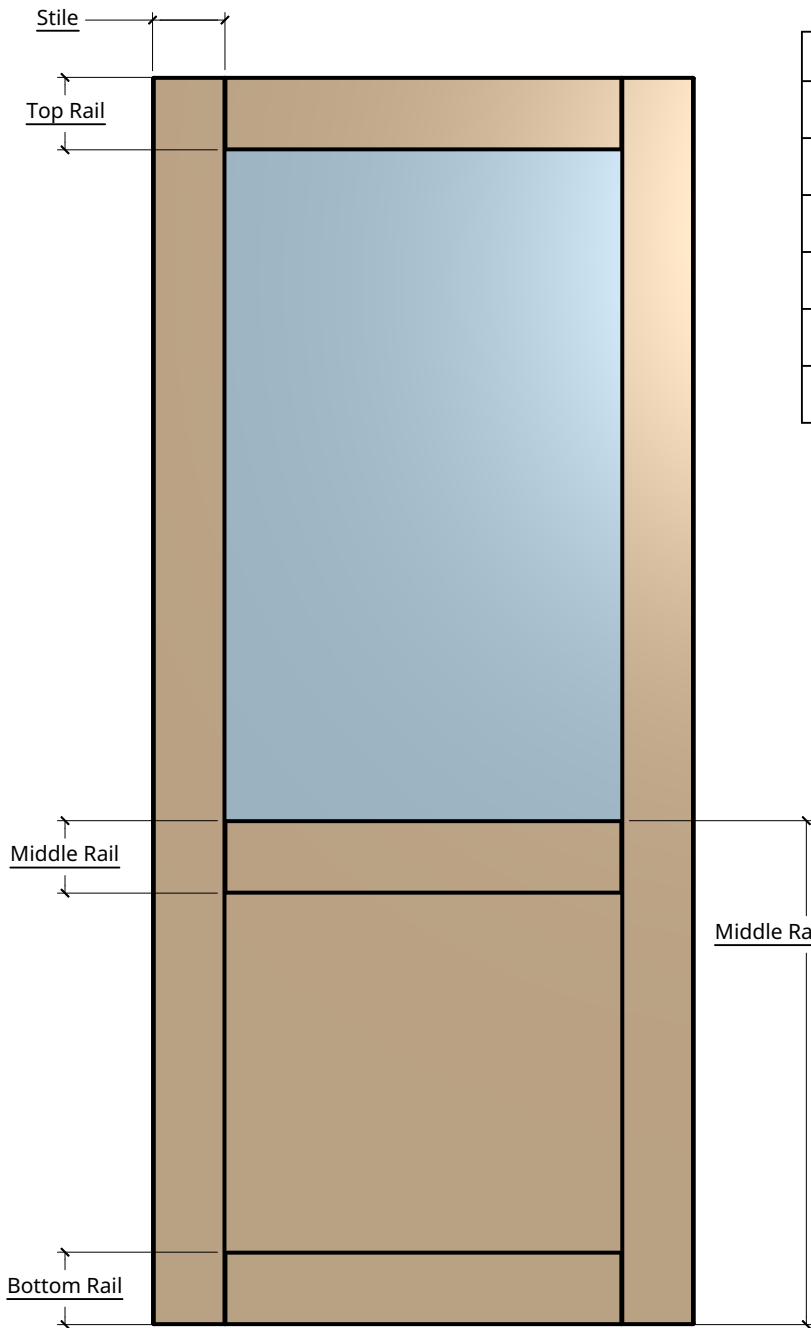

NEW ZEALAND | 0800 10 10 28
 sales@parkwooddoors.co.nz
 parkwooddoors.co.nz

AUSTRALIA | 1800 681 586
 sales@parkwooddoors.com.au
 parkwooddoors.com.au

Standard Component Sizes			
	Overall	Face	Customizable
Stile Width	115		No
Top Rail Width	115		No
Bottom Rail Width	115		No
Middle Rail	115		No
Middle Rail Height	800		No

Product Description:			
Shaker Classic Open Top			
Product Code:	TISC04	Date:	12/06/2024
Material:	TIMBER	Units:	EACH