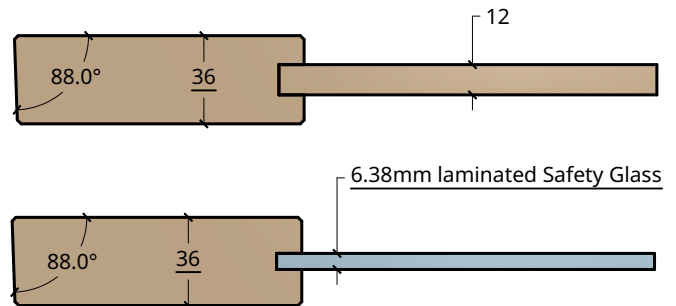

NEW ZEALAND | 0800 10 10 28
 sales@parkwooddoors.co.nz
 parkwooddoors.co.nz

AUSTRALIA | 1800 681 586
 sales@parkwooddoors.com.au
 parkwooddoors.com.au

Standard Component Sizes			
	Overall	Face	Customizable
Stile Width	115		No
Top Rail Width	115		No
Bottom Rail Width	115		No
Middle Rail	115		No
Middle Rail Height	800		No

Product Description:			
Shaker Classic Open Top			
Product Code:	TISC04	Date:	12/06/2024
Material:	TIMBER	Units:	EACH