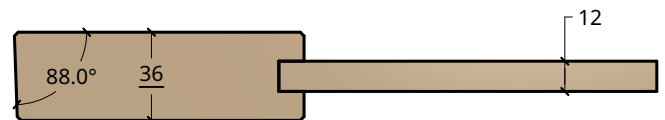

NEW ZEALAND | 0800 10 10 28
 sales@parkwooddoors.co.nz
 parkwooddoors.co.nz

AUSTRALIA | 1800 681 586
 sales@parkwooddoors.com.au
 parkwooddoors.com.au

<i>Standard Component Sizes</i>			
	Overall	Face	Customizable
Stile Width	115		No
Top Rail Width	115		No
Bottom Rail Width	115		No
Middle Rail	115		No
Middle Rail Height	800		No

Product Description:			
Shaker Classic 2 Panel			
Product Code:	TISC03	Date:	12/06/2024
Material:	TIMBER	Units:	EACH