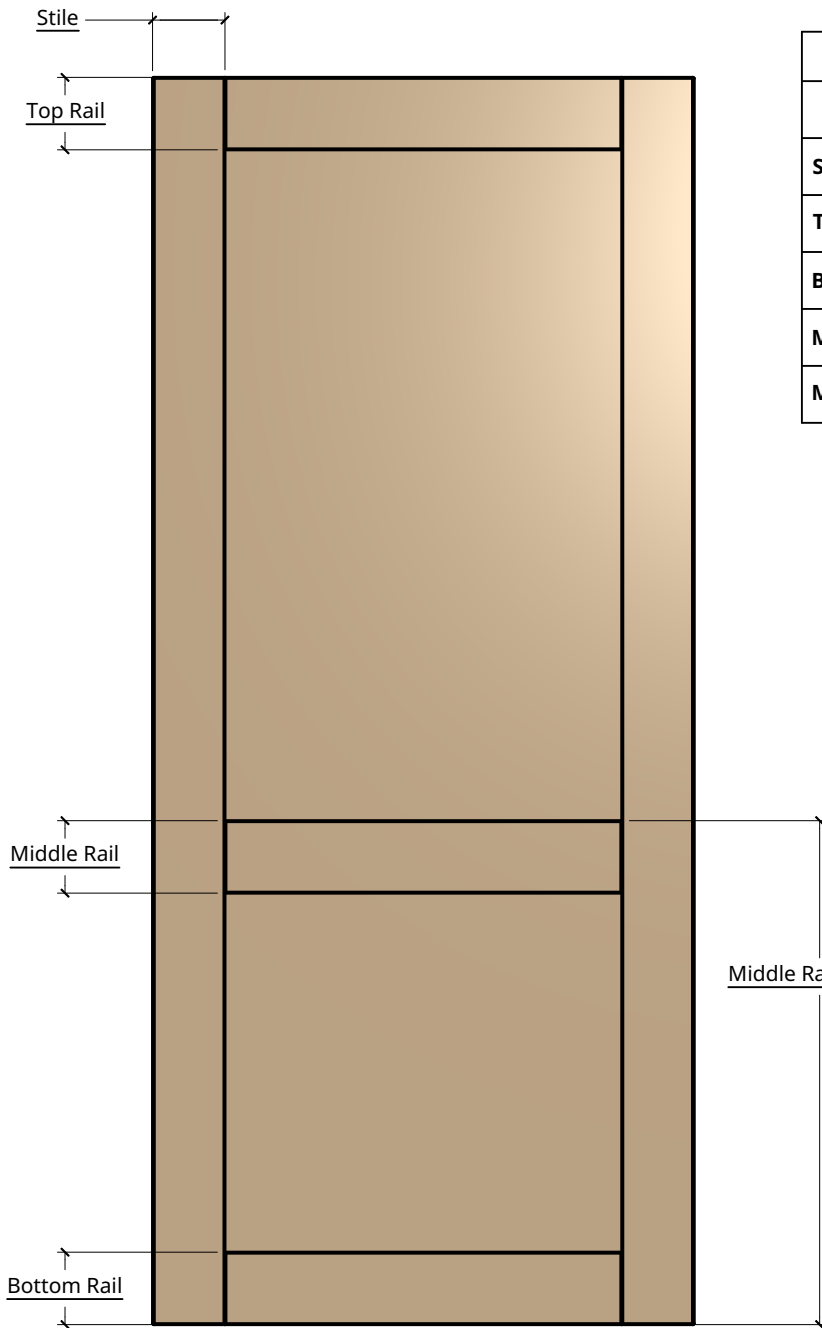

NEW ZEALAND | 0800 10 10 28
 sales@parkwooddoors.co.nz
 parkwooddoors.co.nz

AUSTRALIA | 1800 681 586
 sales@parkwooddoors.com.au
 parkwooddoors.com.au

<i>Standard Component Sizes</i>			
	Overall	Face	Customizable
Stile Width	115		No
Top Rail Width	115		No
Bottom Rail Width	115		No
Middle Rail	115		No
Middle Rail Height	800		No

Product Description:			
Shaker Classic 2 Panel			
Product Code:	TISC03	Date:	12/06/2024
Material:	TIMBER	Units:	EACH