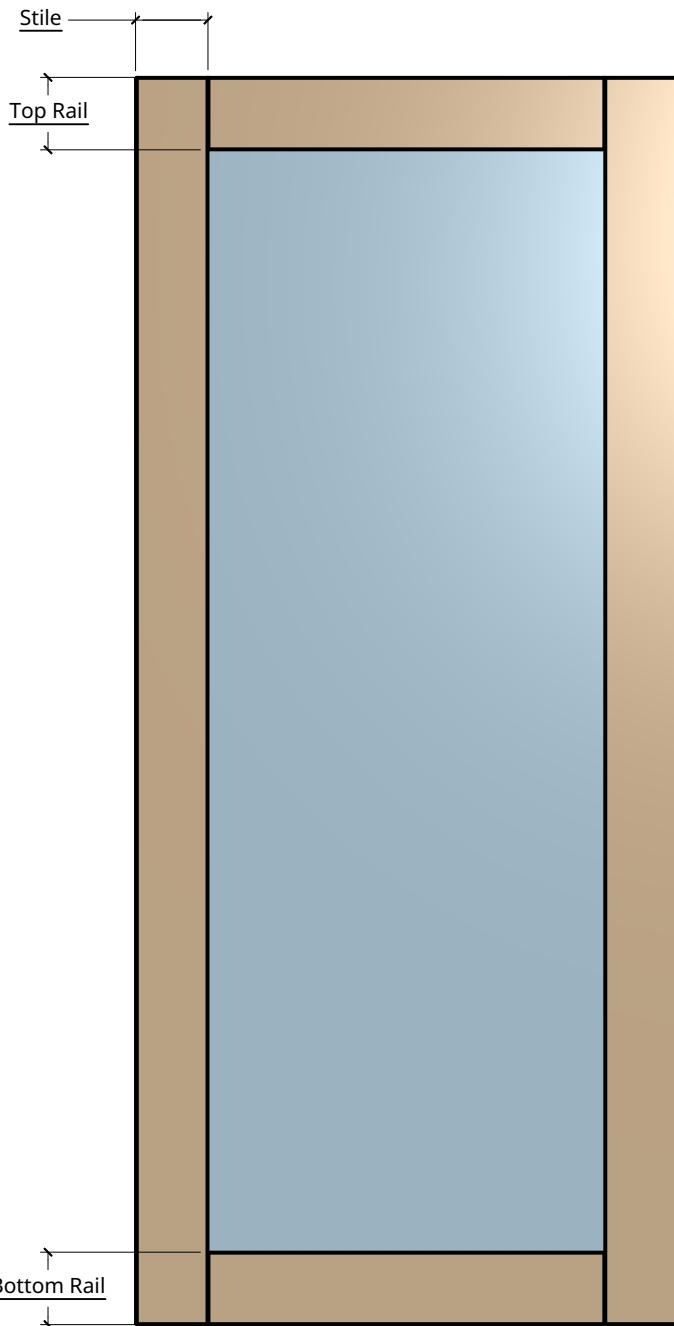

**NEW ZEALAND** | 0800 10 10 28  
 sales@parkwooddoors.co.nz  
 parkwooddoors.co.nz

**AUSTRALIA** | 1800 681 586  
 sales@parkwooddoors.com.au  
 parkwooddoors.com.au

<i>Standard Component Sizes</i>			
	Overall	Face	Customizable
<b>Stile Width</b>	115		No
<b>Top Rail Width</b>	115		No
<b>Bottom Rail Width</b>	115		No

Product Description:			
<b>Shaker Classic 1 Lite</b>			
Product Code:	TISC02	Date:	12/06/2024
Material:	TIMBER	Units:	EACH