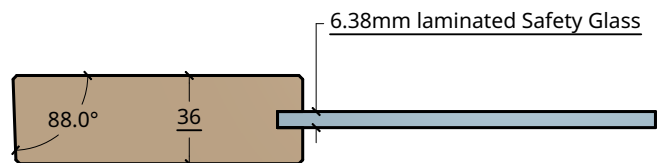

**NEW ZEALAND** | 0800 10 10 28  
 sales@parkwooddoors.co.nz  
 parkwooddoors.co.nz

**AUSTRALIA** | 1800 681 586  
 sales@parkwooddoors.com.au  
 parkwooddoors.com.au

<i>Standard Component Sizes</i>			
	Overall	Face	Customizable
<b>Stile Width</b>	115		No
<b>Top Rail Width</b>	115		No
<b>Bottom Rail Width</b>	115		No

Product Description:			
<b>Shaker Classic 1 Lite</b>			
Product Code:	TISC02	Date:	12/06/2024
Material:	TIMBER	Units:	EACH