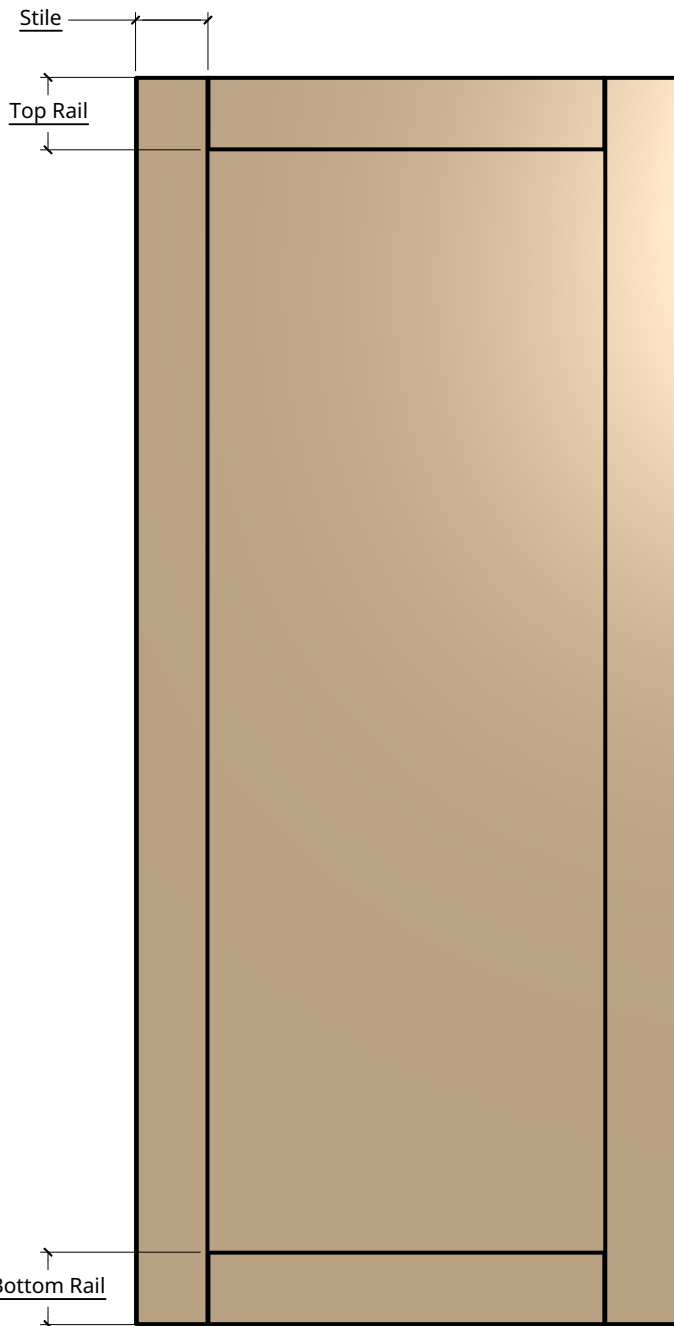

**NEW ZEALAND** | 0800 10 10 28  
 sales@parkwooddoors.co.nz  
 parkwooddoors.co.nz

**AUSTRALIA** | 1800 681 586  
 sales@parkwooddoors.com.au  
 parkwooddoors.com.au

<i>Standard Component Sizes</i>			
	Overall	Face	Customizable
<b>Stile Width</b>	115		No
<b>Top Rail Width</b>	115		No
<b>Bottom Rail Width</b>	115		No

Product Description:			
<b>Shaker Classic 1 Panel</b>			
Product Code:	TISC01	Date:	12/06/2024
Material:	TIMBER	Units:	EACH