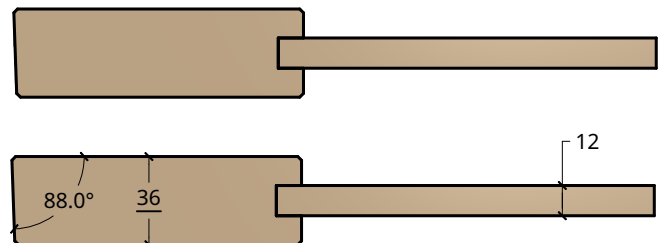

**NEW ZEALAND** | 0800 10 10 28  
 sales@parkwooddoors.co.nz  
 parkwooddoors.co.nz

**AUSTRALIA** | 1800 681 586  
 sales@parkwooddoors.com.au  
 parkwooddoors.com.au

<i>Standard Component Sizes</i>			
	Overall	Face	Customizable
<b>Stile Width</b>	115		No
<b>Top Rail Width</b>	115		No
<b>Bottom Rail Width</b>	115		No

Product Description:			
<b>Shaker Classic 1 Panel</b>			
Product Code:	TISC01	Date:	12/06/2024
Material:	TIMBER	Units:	EACH