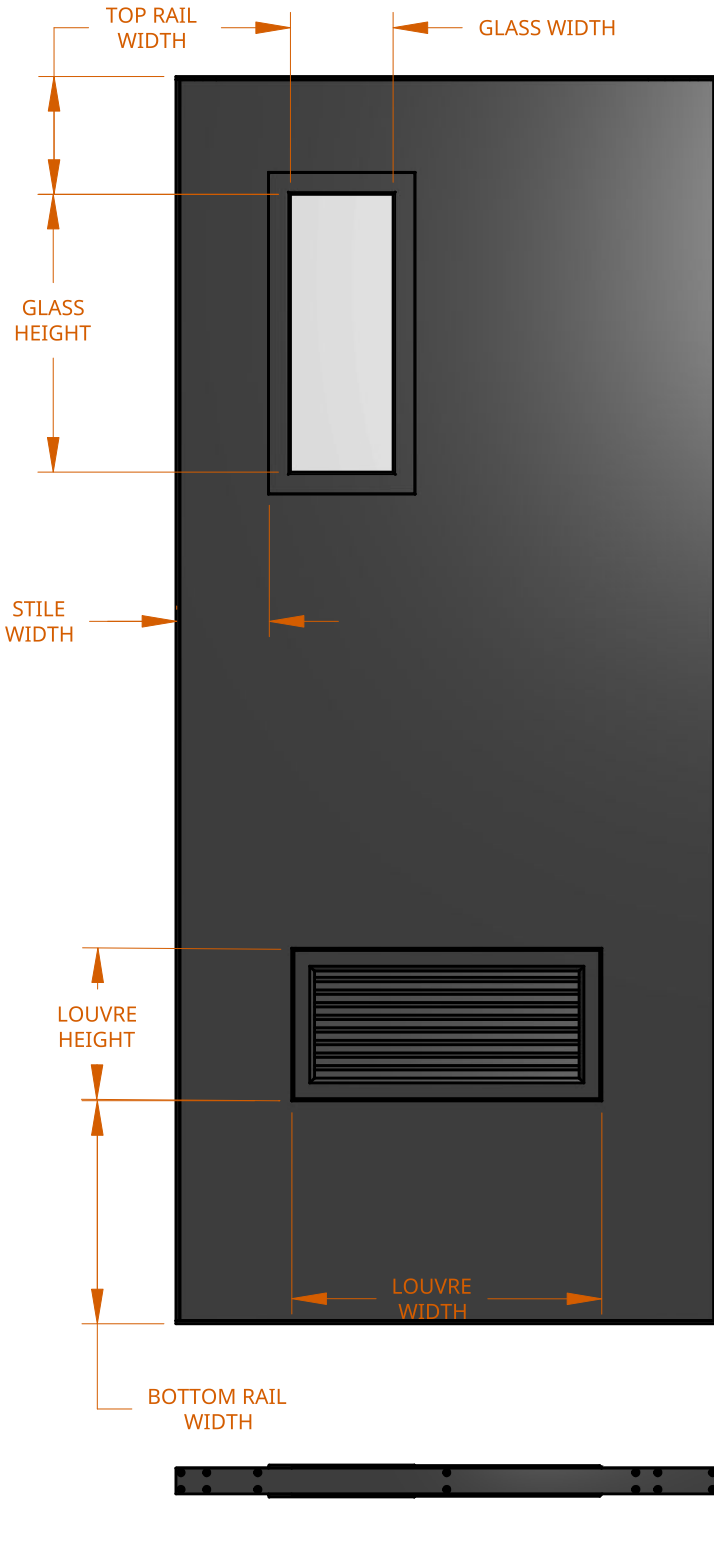

NEW ZEALAND | 0800 10 10 28
 sales@parkwooddoors.co.nz
 parkwooddoors.co.nz

AUSTRALIA | 1800 681 586
 sales@parkwooddoors.com.au
 parkwooddoors.com.au

<i>Standard Component Sizes</i>			
	MIN	MAX	CUSTOMISABLE
GLASS HEIGHT	730		YES
GLASS WIDTH	163		YES
TOP RAIL WIDTH	175		YES
STILE WIDTH	175		YES
BOTTOM RAIL WIDTH	350		YES
LOUVRE HEIGHT	200		YES
LOUVRE WIDTH (DOOR WIDTH < 860)	300		YES
LOUVRE WIDTH (DOOR WIDTH > 860)	450		YES

Product Description:			
GARRISON FL 84			
Product Code:	AGFL84	Date:	25/05/2026
Material:		Units:	MILLIMETER