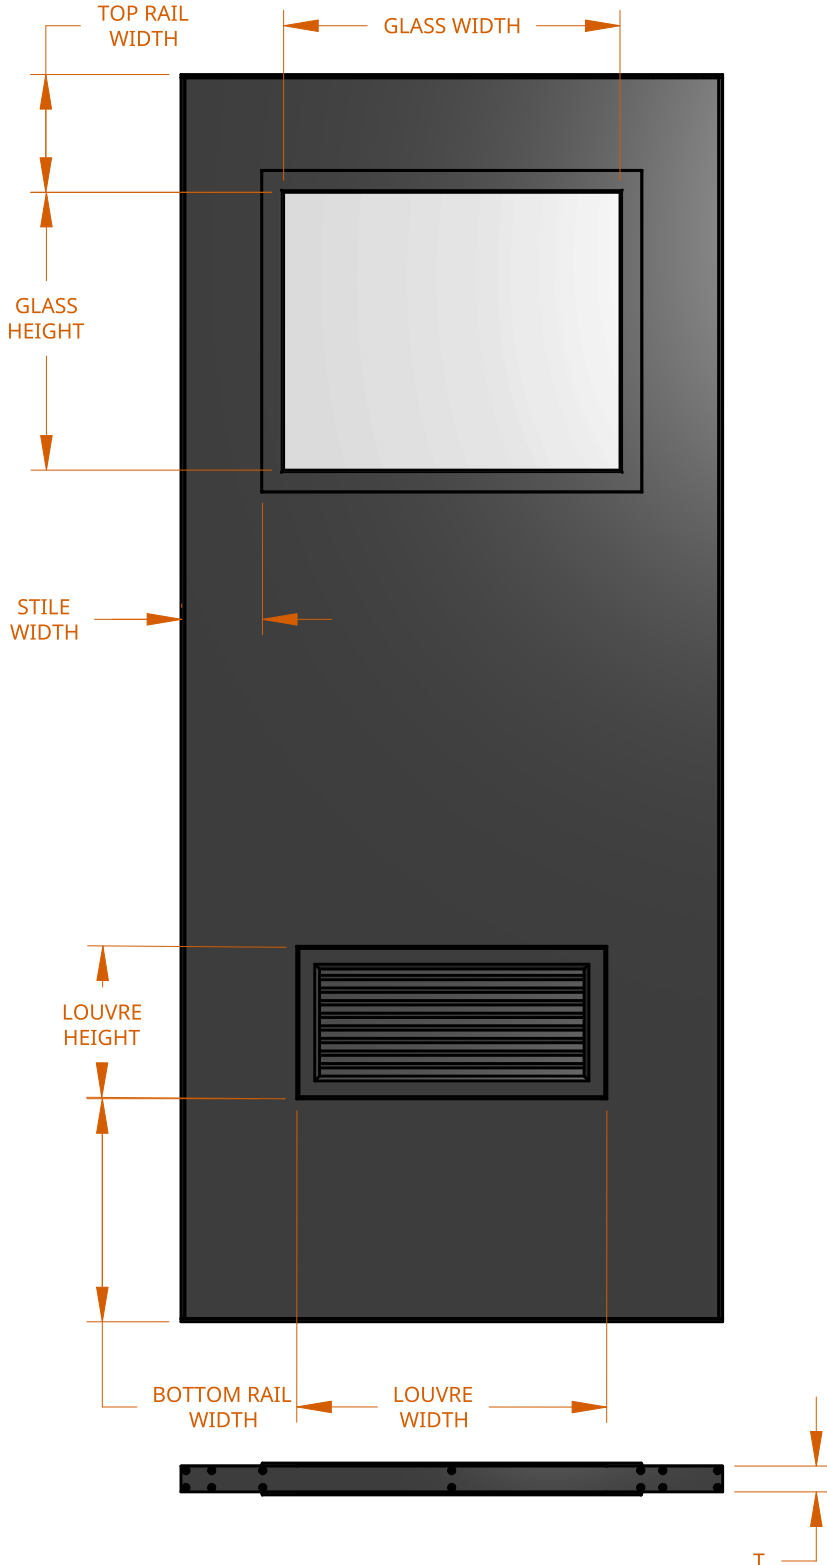

NEW ZEALAND | 0800 10 10 28
 sales@parkwooddoors.co.nz
 parkwooddoors.co.nz

AUSTRALIA | 1800 681 586
 sales@parkwooddoors.com.au
 parkwooddoors.com.au

<i>Standard Component Sizes</i>			
	MIN	MAX	CUSTOMISABLE
GLASS HEIGHT	465		YES
GLASS WIDTH	VARIES		YES
TOP RAIL WIDTH	175		YES
STILE WIDTH	175		YES
BOTTOM RAIL WIDTH	350		YES
LOUVRE HEIGHT	200		YES
LOUVRE WIDTH (DOOR WIDTH < 860)	300		YES
LOUVRE WIDTH (DOOR WIDTH > 860)	450		YES

Product Description:			
GARRISON FL 54			
Product Code:	AGFL54	Date:	25/05/2026
Material:		Units:	MILLIMETER