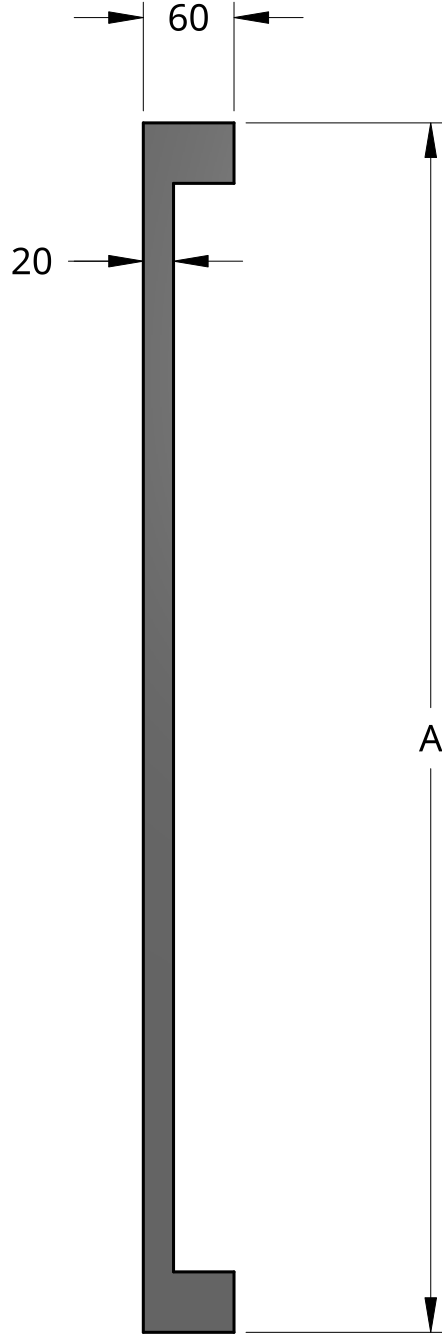

NEW ZEALAND | 0800 10 10 28
 sales@parkwooddoors.co.nz
 parkwooddoors.co.nz

AUSTRALIA | 1800 681 586
 sales@parkwooddoors.com.au
 parkwooddoors.com.au

A (mm)
450
600
800
1200
1800

Product Description:			
REGAL PULL HANDLE			
Product Code:		Date:	10/24/2024
Material:		Units:	EACH