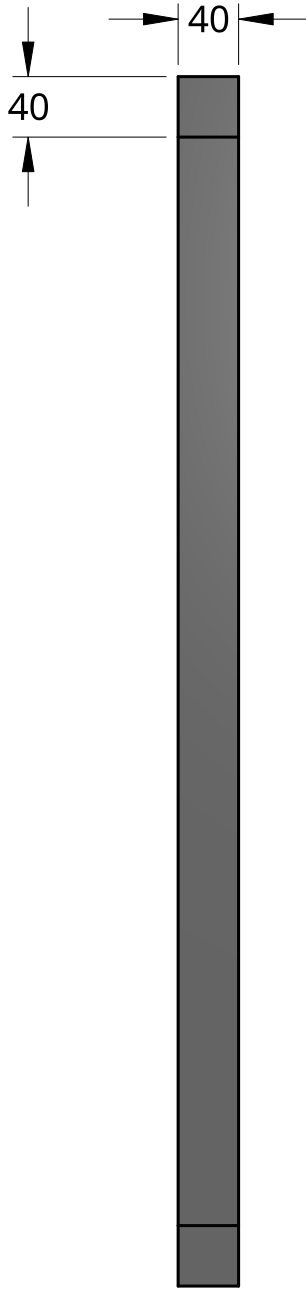

NEW ZEALAND | 0800 10 10 28
 sales@parkwooddoors.co.nz
 parkwooddoors.co.nz

AUSTRALIA | 1800 681 586
 sales@parkwooddoors.com.au
 parkwooddoors.com.au

A (mm)
450
600
800
1200
1800

Product Description:			
REGAL PULL HANDLE			
Product Code:		Date:	10/24/2024
Material:		Units:	EACH