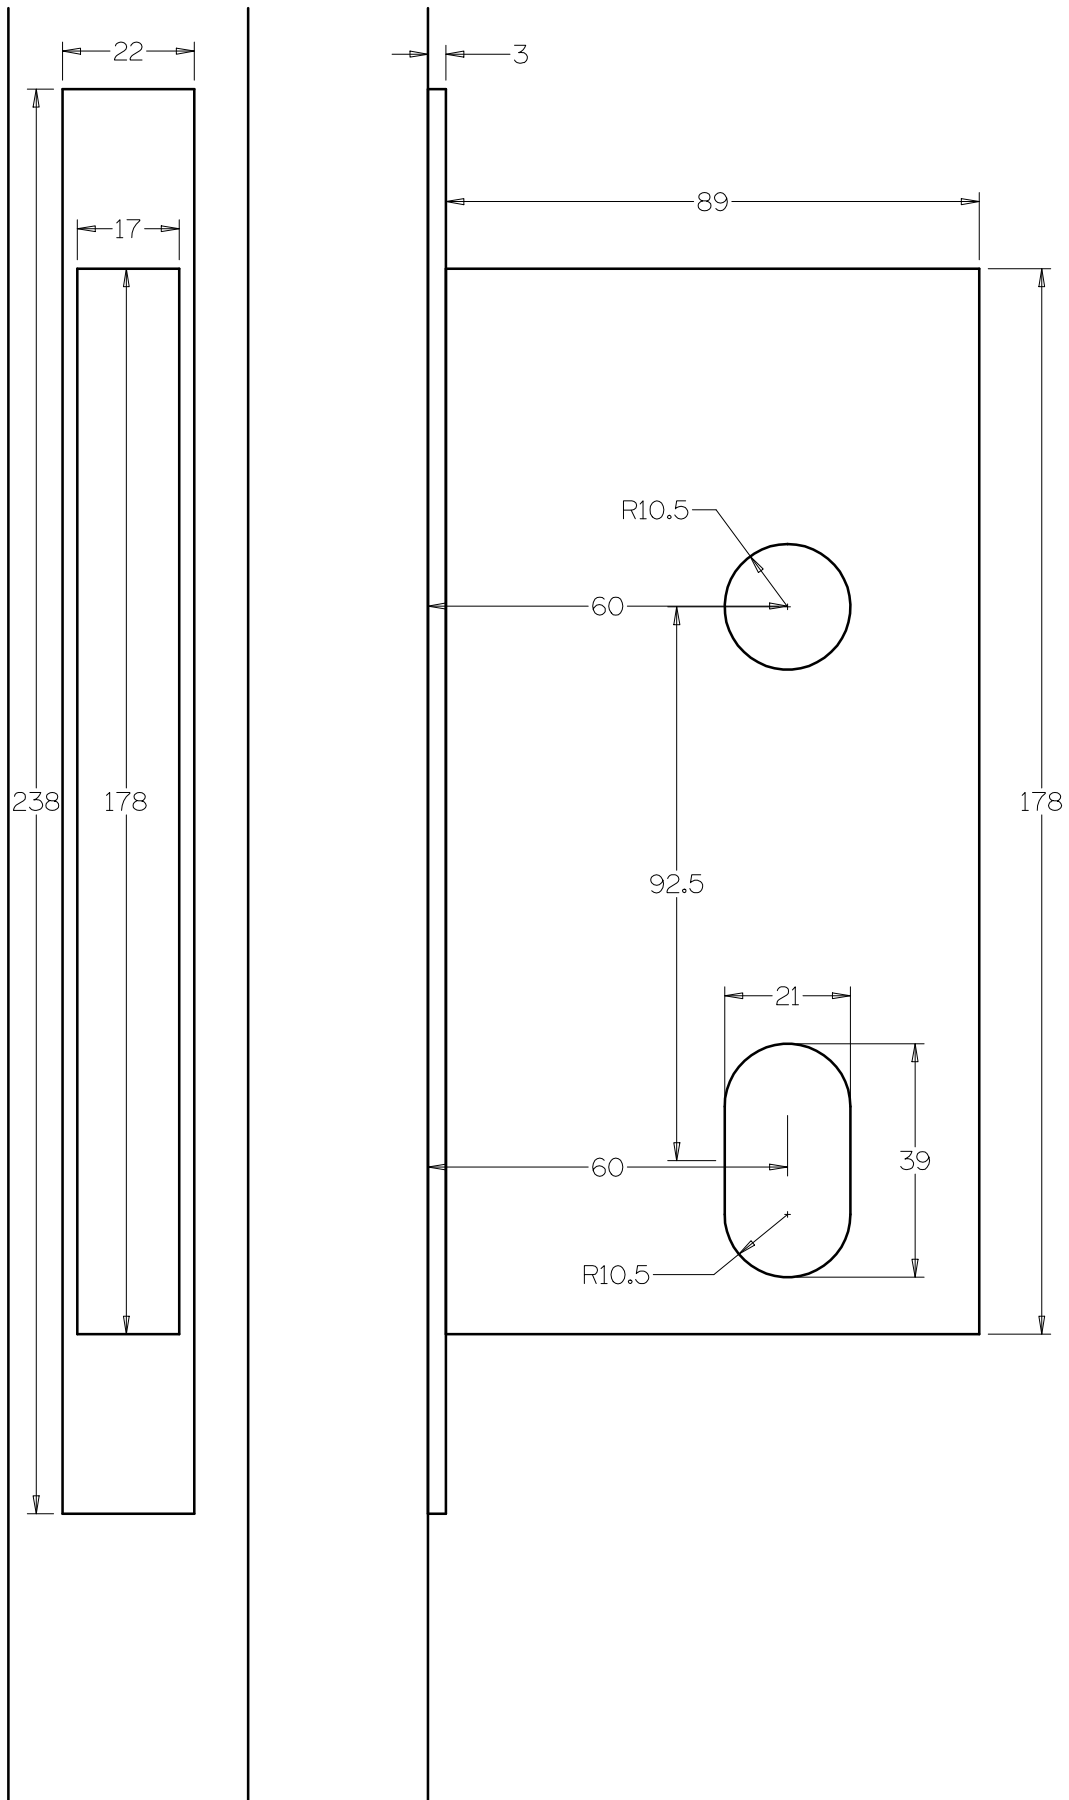

MINI TURN LEVER KIT TEMPLATE

NEW ZEALAND | 0800 10 10 28
sales@parkwooddoors.co.nz
parkwooddoors.co.nz

AUSTRALIA | 1800 681 586
sales@parkwooddoors.com.au
parkwooddoors.com.au