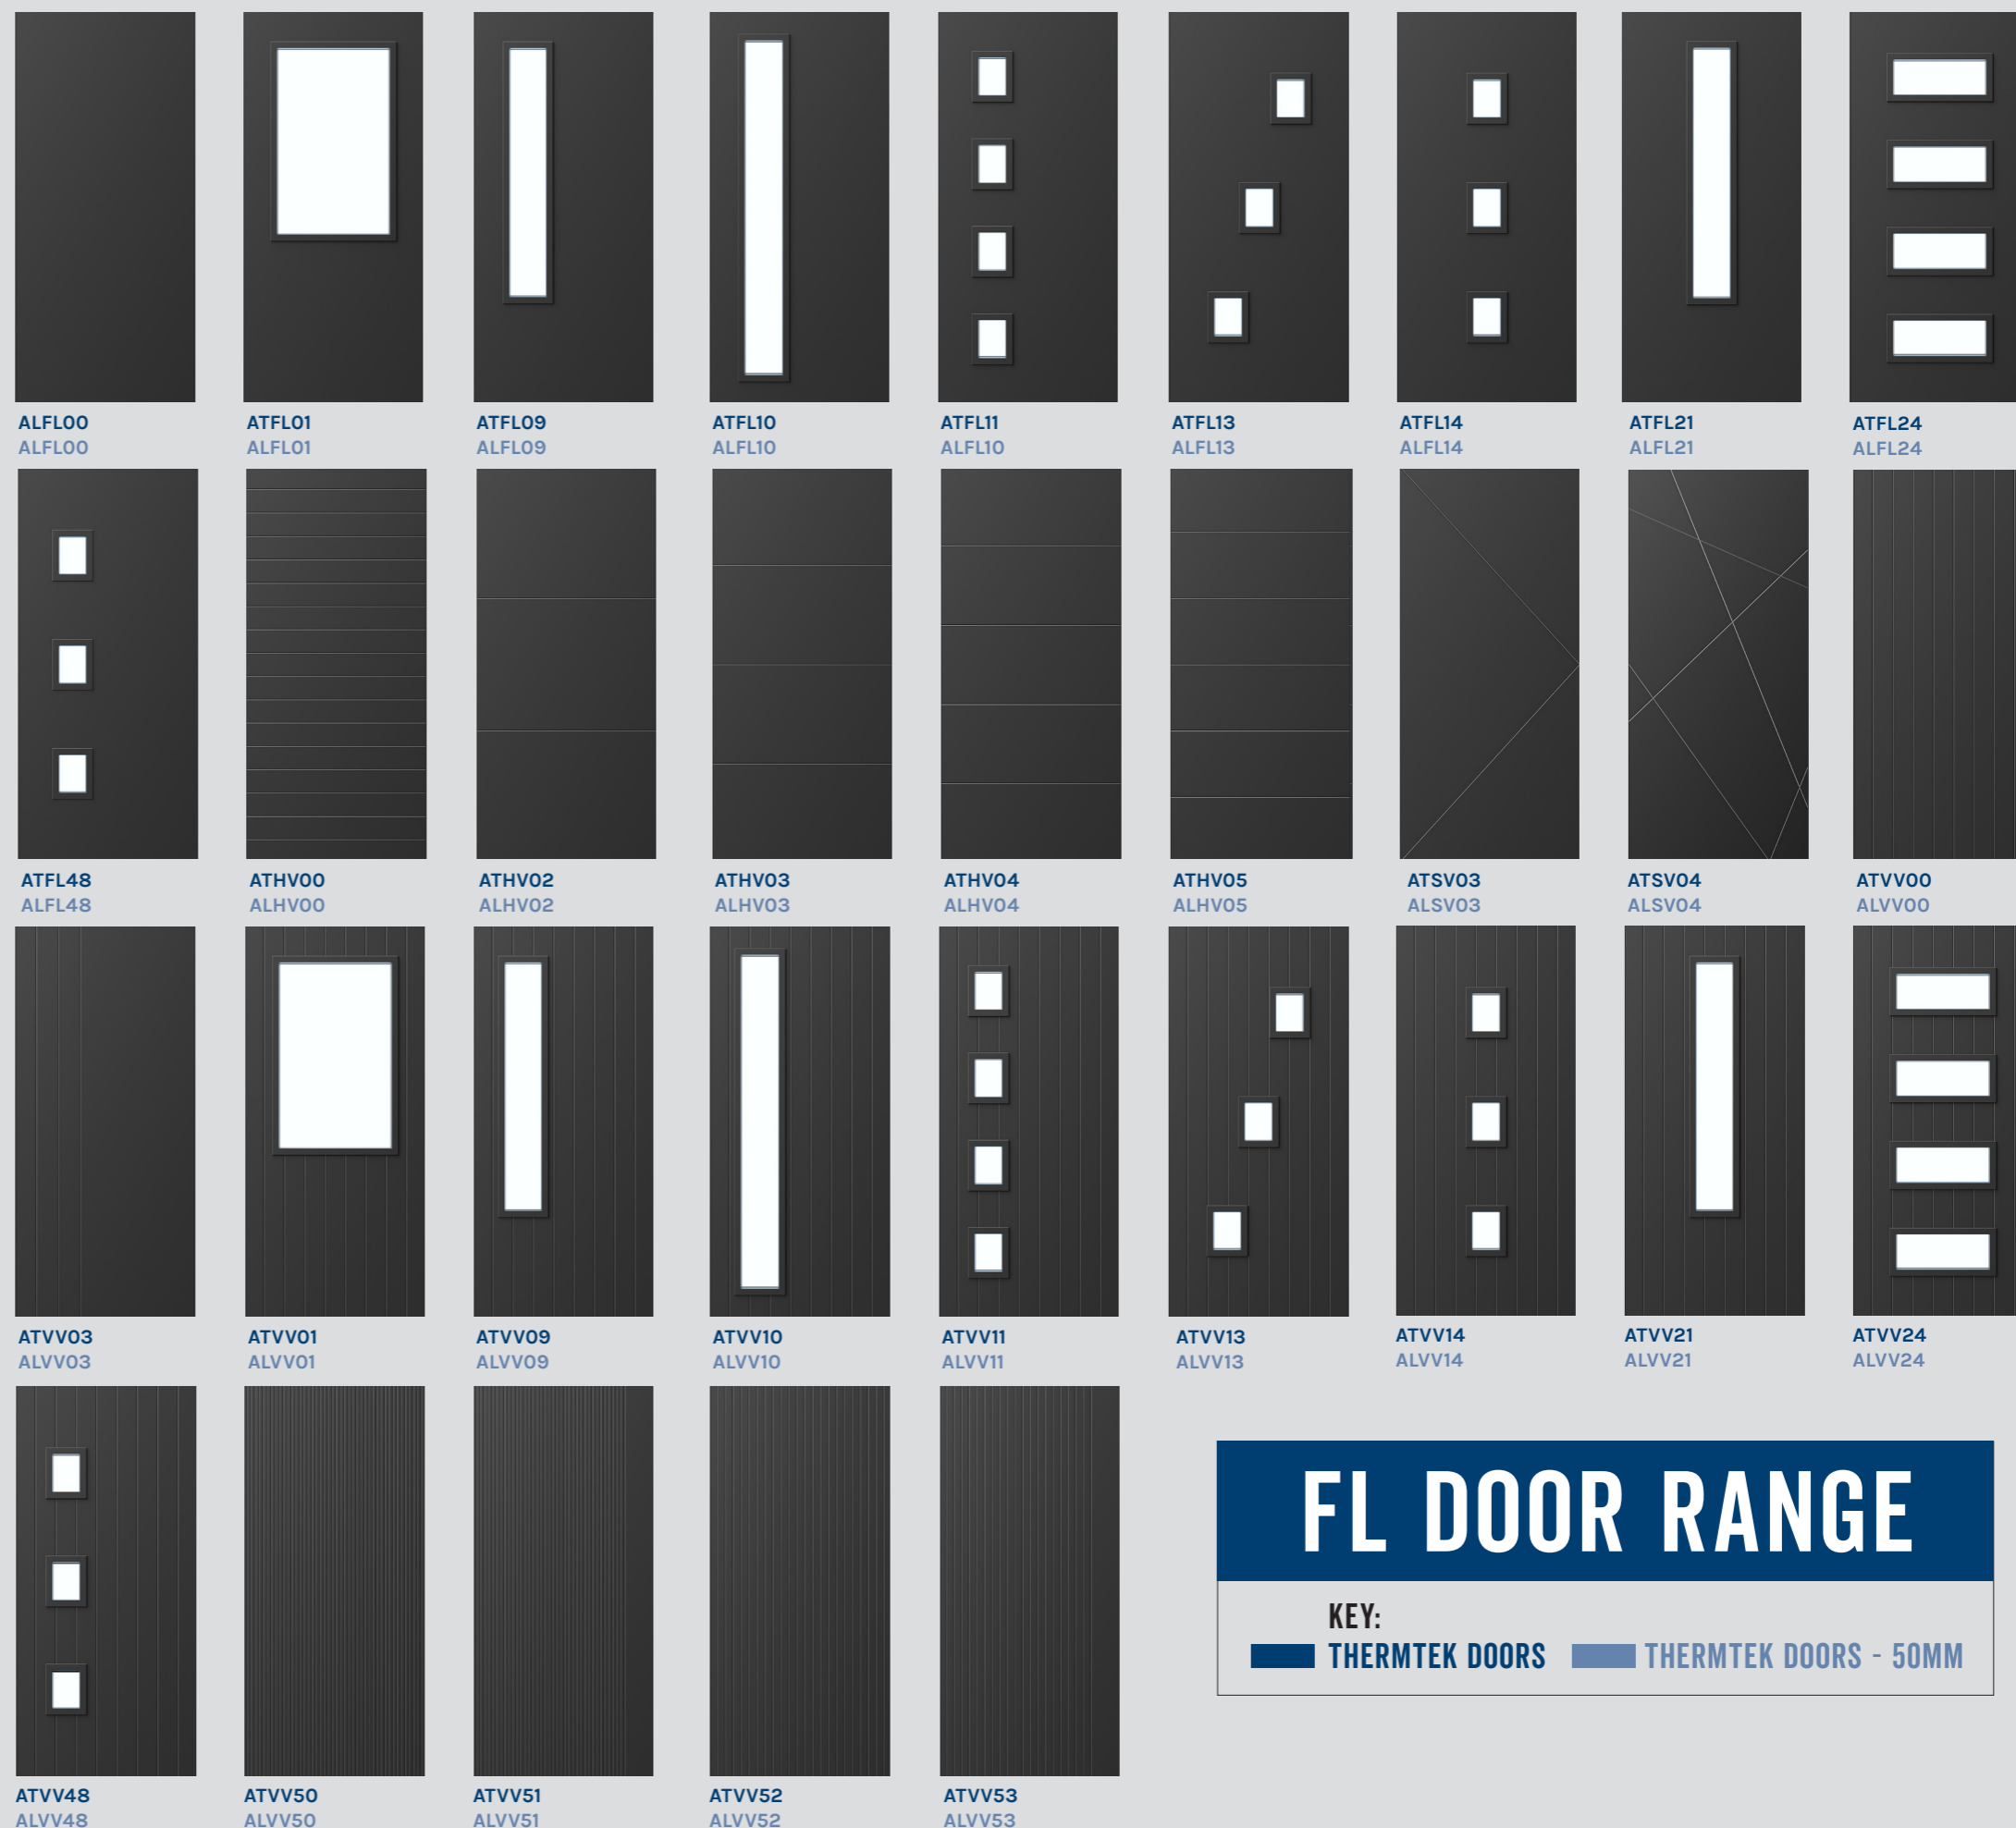

THE REVOLUTIONARY NEW ALUMINIUM DOOR UTILISING INNOVATION AND TECHNOLOGY FOUND NOWHERE ELSE IN THE WORLD.

Whilst Parkwood's new flush aluminium door has a refined look and improved quality finish (new cap system), its inside construction is a whole new story.

With the changes in the building code, doors and windows will eventually require an R rating of 0.47 or 0.50 depending on the climate zone.

The New Thermtek FL door comes with an R rating of 0.56 for a door 1980 x 860mm which will exceed the new building code requirements anywhere in New Zealand.

This R rating will improve as the door gets larger. Large smooth surfaces heat up quickly, causing movement. Doors with big plastic thermal breaks will bow. Doors without thermal breaks transfer heat inside - like an unwanted heater on a hot summer day. The reverse happens in winter.

However!

With Parkwood's new Thermtek FL door, its outside face is able to withstand extreme temperatures and the accompanying movement caused when aluminium heats up. Due to the thermal construction, this movement is not passed onto the other side of the door.

This means you can have a black aluminium door in full sun, with no resulting issues in longevity or door movement (very minimal bowing or twisting). New Zealand Patent 789854, Australian Patent 2022204602.

FL DOOR RANGE

KEY:

THERMTEK DOORS
 THERMTEK DOORS - 50MM