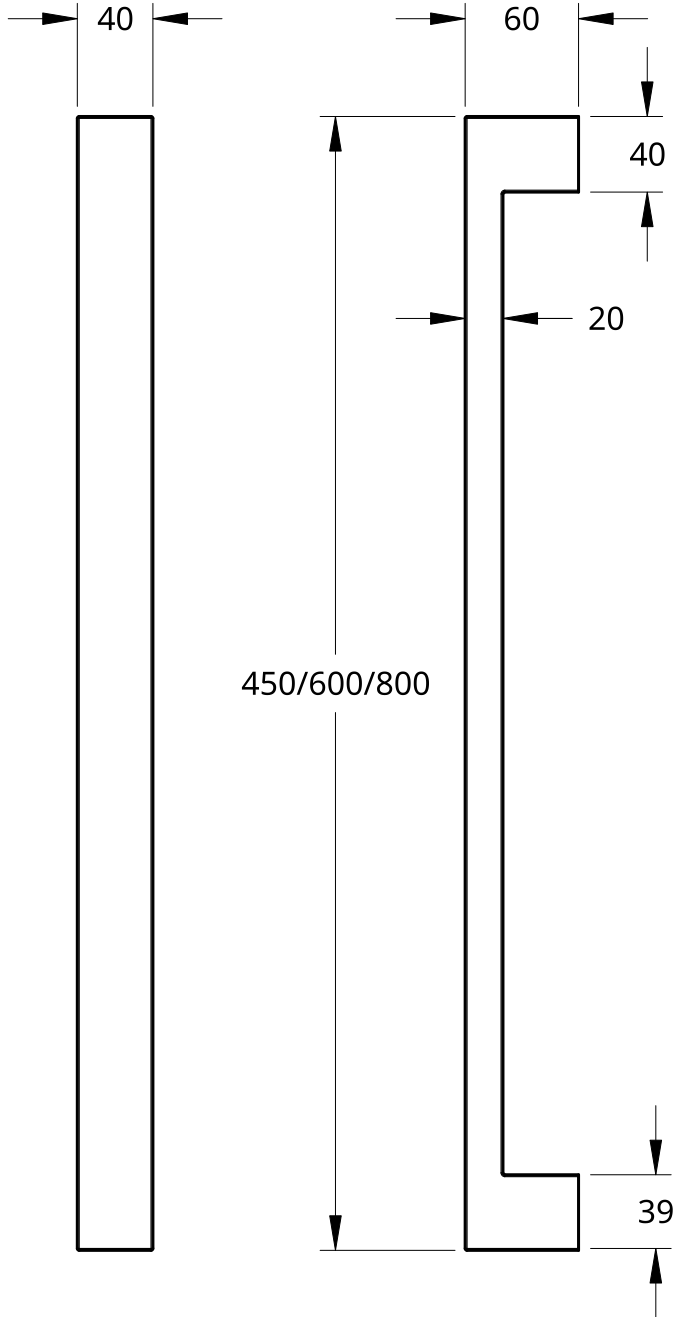

NEW ZEALAND | 0800 10 10 28
sales@parkwooddoors.co.nz
parkwooddoors.co.nz

AUSTRALIA | 1800 681 586
sales@parkwooddoors.com.au
parkwooddoors.com.au

Product Description:			
SQUARE PULL HANDLE			
Product Code:		Date:	11/29/2022
Material:	STEEL	Units:	EACH

AVAILABLE IN LENGTHS 450, 600, 800mm