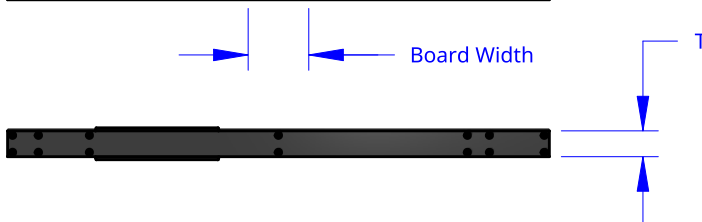

NEW ZEALAND | 0800 10 10 28
 sales@parkwooddoors.co.nz
 parkwooddoors.co.nz

AUSTRALIA | 1800 681 586
 sales@parkwooddoors.com.au
 parkwooddoors.com.au

Product Variations

| Brand | Material | Code | Thickness (T) |
|-------------------|------------|--------|---------------|
| Strata | Aluminium | ASVV48 | 41 |
| Thermtek | Aluminium | ATVV48 | 41 |
| Thermtek | Aluminium | ALVV48 | 50 |
| Thermtek Acoustic | Aluminium | AMVV48 | 41 |
| Duramax | Fibreglass | FSVV48 | 40 |
| Duramax | Fibreglass | FLVV48 | 50 |

Standard Component Sizes

| | Min | Max | Customizable |
|---------------------------------|-----|-----|--------------|
| Board Width | 90 | 120 | no |
| Glass Height | 176 | | no |
| Glass Width | 126 | | no |
| Glass centered over third board | | | |

Product Description:

VV 48

| | | | |
|---------------|-----------|--------|------------|
| Product Code: | SEE TABLE | Date: | 27/02/2026 |
| Material: | SEE TABLE | Units: | MILLIMETER |