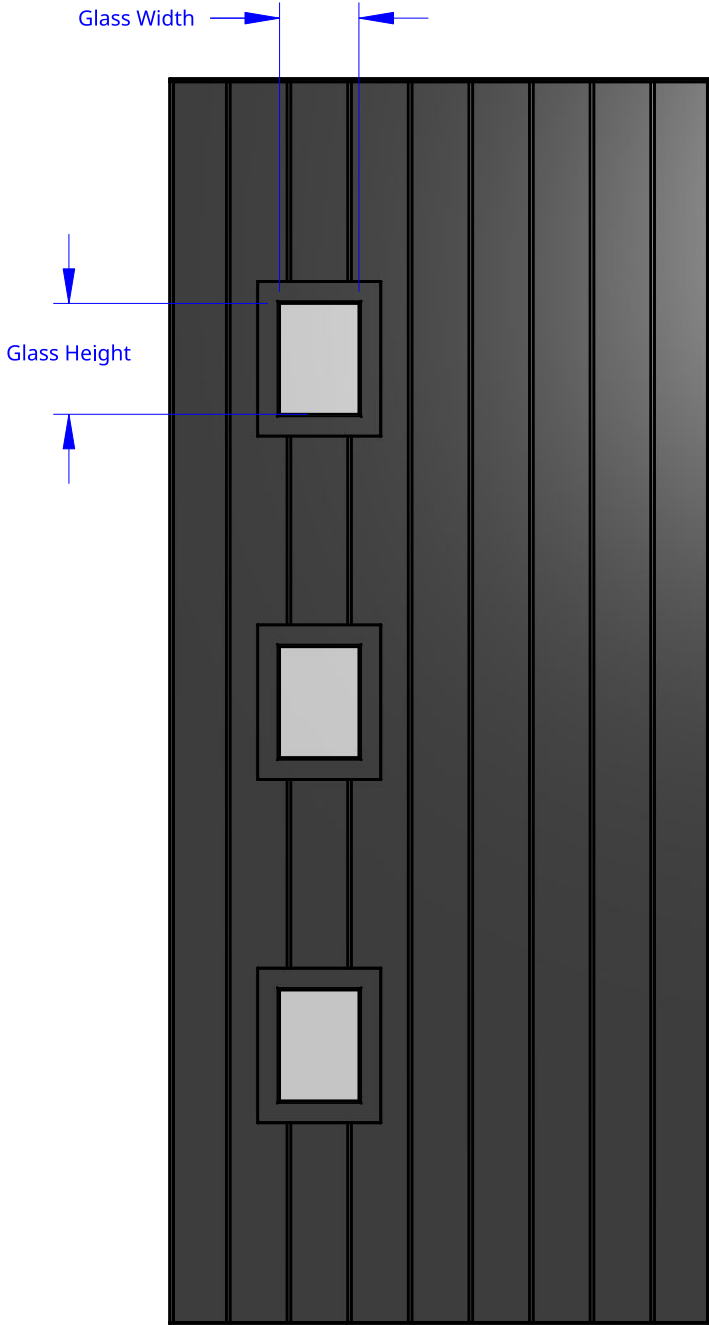

NEW ZEALAND | 0800 10 10 28
 sales@parkwooddoors.co.nz
 parkwooddoors.co.nz

AUSTRALIA | 1800 681 586
 sales@parkwooddoors.com.au
 parkwooddoors.com.au

Product Variations

| Brand | Material | Code | Thickness (T) |
|-------------------|------------|--------|---------------|
| Strata | Aluminium | ASVV48 | 41 |
| Thermtek | Aluminium | ATVV48 | 41 |
| Thermtek | Aluminium | ALVV48 | 50 |
| Thermtek Acoustic | Aluminium | AMVV48 | 41 |
| Duramax | Fibreglass | FSVV48 | 40 |
| Duramax | Fibreglass | FLVV48 | 50 |

Standard Component Sizes

| | Min | Max | Customizable |
|---------------------------------|-----|-----|--------------|
| Board Width | 90 | 120 | no |
| Glass Height | 176 | | no |
| Glass Width | 126 | | no |
| Glass centered over third board | | | |

Product Description:

VV 48

| | | | |
|---------------|-----------|--------|------------|
| Product Code: | SEE TABLE | Date: | 27/02/2026 |
| Material: | SEE TABLE | Units: | MILLIMETER |