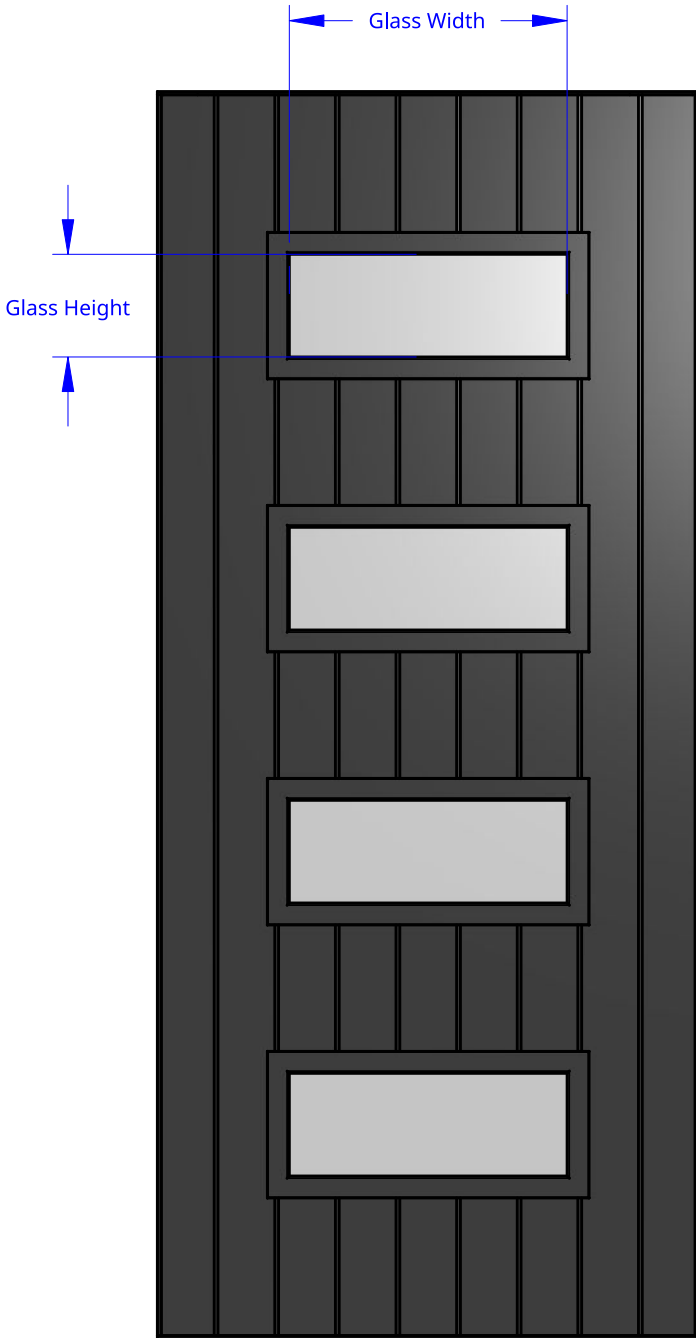

NEW ZEALAND | 0800 10 10 28
 sales@parkwooddoors.co.nz
 parkwooddoors.co.nz

AUSTRALIA | 1800 681 586
 sales@parkwooddoors.com.au
 parkwooddoors.com.au

Product Variations		
Brand	Code	Thickness (T)
Strata	ASVV24	41
Thermtek	ATVV24	41
Thermtek	ALVV24	50
Thermtek Acoustic	AMVV24	41

Standard Component Sizes			
	Min	Max	Customizable
Board Width	90	120	no
Glass Height	163		yes
Glass Width (Door Width < 910)	441		yes
Glass Width (911 < Door Width < 1060)	584		yes
Glass width (1061 < Door width < 1490)	736		yes
Glass Width (1061 < Door Width < 1200)	730		yes

Product Description:			
VV 24			
Product Code:	SEE TABLE	Date:	27/02/2026
Material:	ALUMINIUM	Units:	MILLIMETER