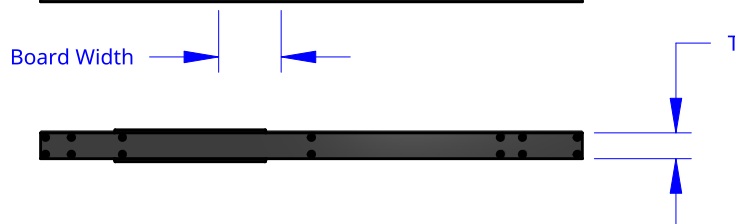

NEW ZEALAND | 0800 10 10 28
 sales@parkwooddoors.co.nz
 parkwooddoors.co.nz

AUSTRALIA | 1800 681 586
 sales@parkwooddoors.com.au
 parkwooddoors.com.au

Product Variations

Brand	Material	Code	Thickness (T)
Strata	Aluminium	ASVV09	41
Thermtek	Aluminium	ATVV09	41
Thermtek	Aluminium	ALVV09	50
Thermtek Acoustic	Aluminium	AMVV09	41
Duramax	Fibreglass	FSVV09	40
Duramax	Fibreglass	FLVV09	50

Standard Component Sizes

	Min	Max	Customizable
Board Width	90	120	no
Glass Height	1188		yes
Glass Width	171		yes
Top Rail Width	175		no
Glass centered over third board			

Product Description:

VV 9

Product Code:	SEE TABLE	Date:	27/02/2026
Material:	SEE TABLE	Units:	MILLIMETER