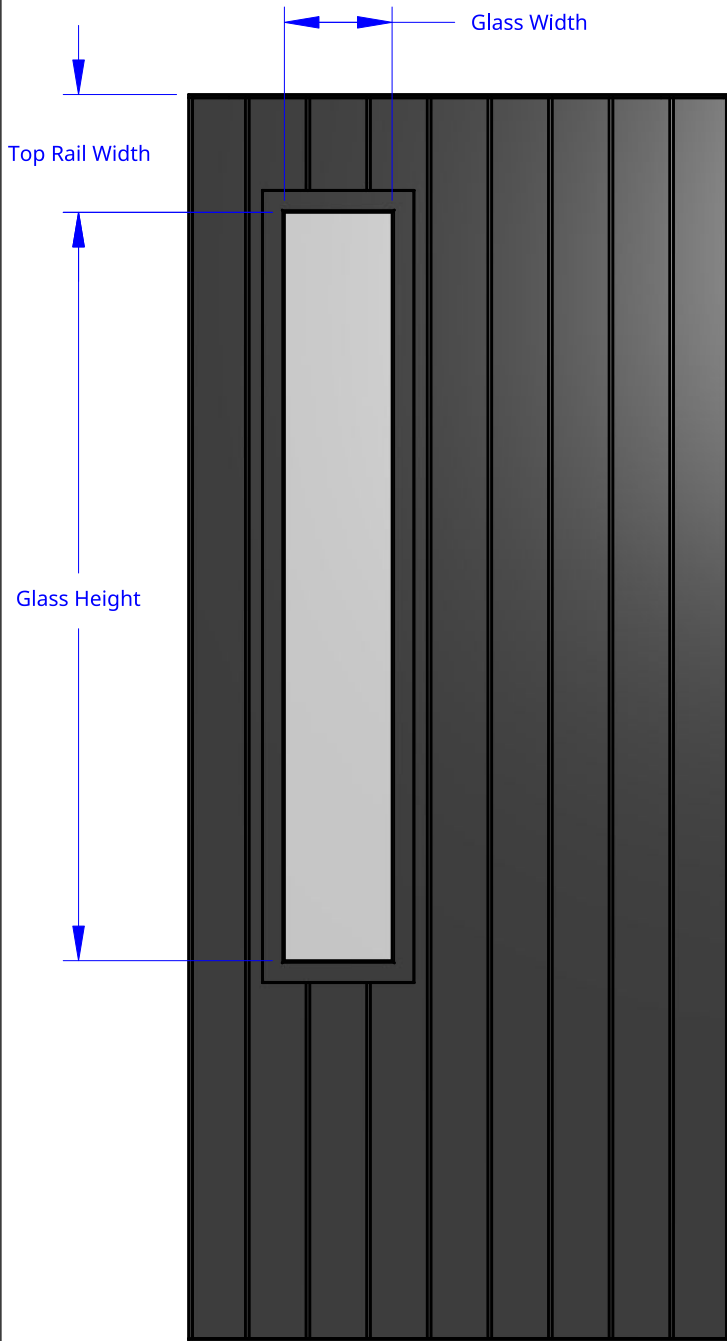

NEW ZEALAND | 0800 10 10 28
 sales@parkwooddoors.co.nz
 parkwooddoors.co.nz

AUSTRALIA | 1800 681 586
 sales@parkwooddoors.com.au
 parkwooddoors.com.au

Product Variations

Brand	Material	Code	Thickness (T)
Strata	Aluminium	ASVV09	41
Thermtek	Aluminium	ATVV09	41
Thermtek	Aluminium	ALVV09	50
Thermtek Acoustic	Aluminium	AMVV09	41
Duramax	Fibreglass	FSVV09	40
Duramax	Fibreglass	FLVV09	50

Standard Component Sizes

	Min	Max	Customizable
Board Width	90	120	no
Glass Height	1188		yes
Glass Width	171		yes
Top Rail Width	175		no
Glass centered over third board			

Product Description:

VV 9

Product Code:	SEE TABLE	Date:	27/02/2026
Material:	SEE TABLE	Units:	MILLIMETER