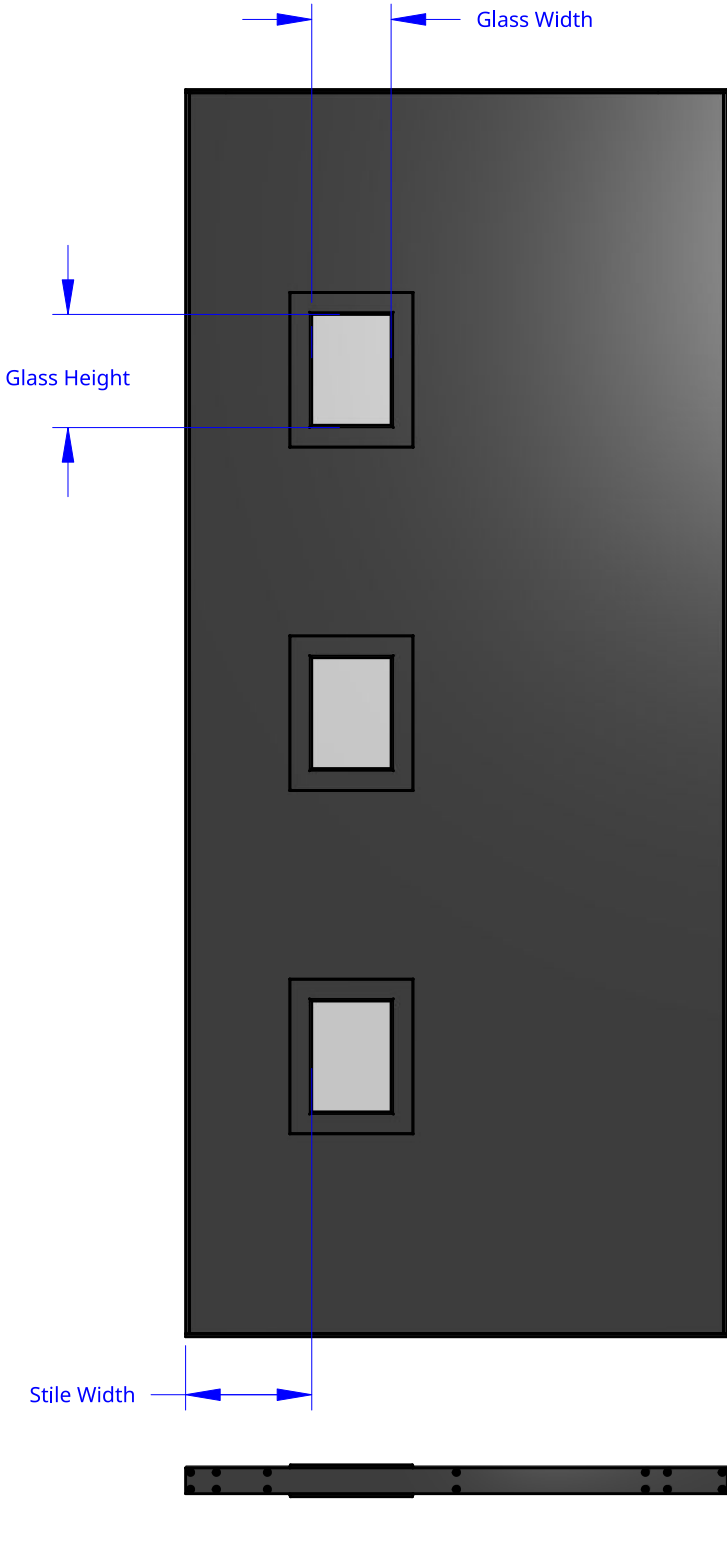

Product Variations			
Brand	Material	Code	Thickness (T)
Strata	Aluminium	ASFL48	41
Thermtek	Aluminium	ATFL48	41
Thermtek	Aluminium	ALFL48	50
Thermtek Acoustic	Aluminium	AMFL48	41
Duramax	Fibreglass	FSFL48	40
Duramax	Fibreglass	FLFL48	50

Standard Component Sizes			
	Min	Max	Customizable
Glass Height	176		no
Glass Width	126		no
Stile Width	175		no

Product Description:			
FL 48			
Product Code:	SEE TABLE	Date:	27/02/2026
Material:	SEE TABLE	Units:	MILLIMETER