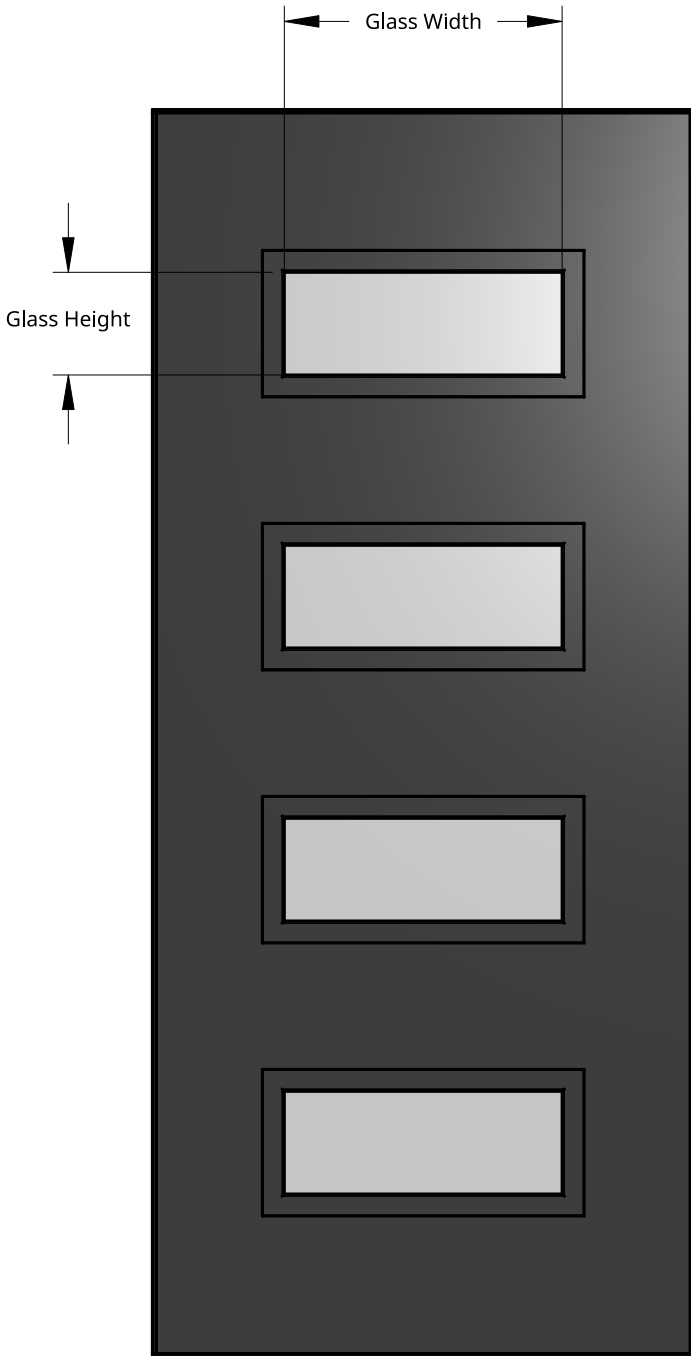

NEW ZEALAND | 0800 10 10 28
 sales@parkwooddoors.co.nz
 parkwooddoors.co.nz

AUSTRALIA | 1800 681 586
 sales@parkwooddoors.com.au
 parkwooddoors.com.au

Product Variations			
Name	Material	Code	Thickness (T)
Strata Flush	Aluminium	ASFL24	41
Thermtek Flush	Aluminium	ATFL24	41
Thermtek Flush	Aluminium	ALFL24	50
Thermtek Acoustic	Aluminium	AMFL24	41
Duramax Flush	Fibreglass	FSFL24	40
Duramax Flush	Fibreglass	FLFL24	50

Standard Component Sizes			
	Min	Max	Customizable
Glass Height	157		yes
Glass Width (760 < Door Width < 910)	435		yes
Glass Width (911 < Door Width < 1060)	578		yes
Glass Width (1061 < Door Width < 1200)	730		yes

Product Description:			
FL VP24			
Product Code:	SEE TABLE	Date:	03/23/2023
Material:	ALUMINIUM	Units:	MILLIMETER