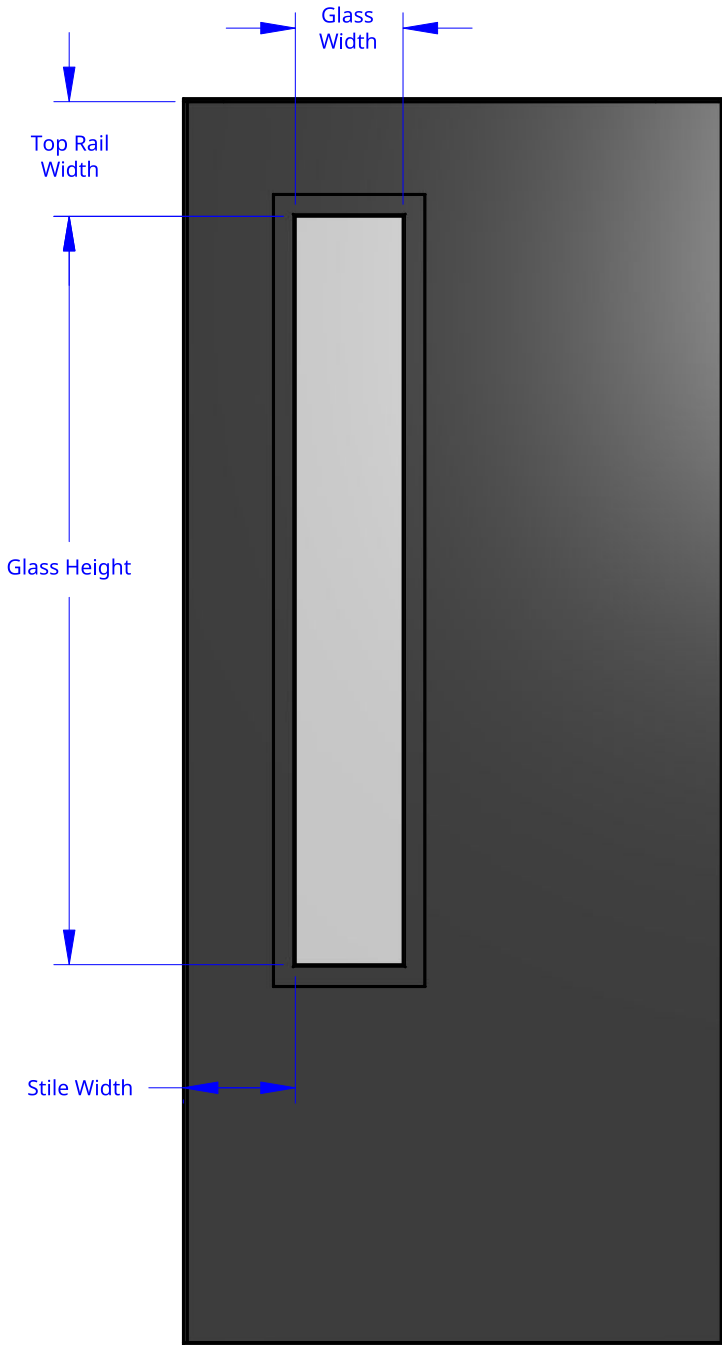

NEW ZEALAND | 0800 10 10 28
 sales@parkwooddoors.co.nz
 parkwooddoors.co.nz

AUSTRALIA | 1800 681 586
 sales@parkwooddoors.com.au
 parkwooddoors.com.au

Product Variations			
Brand	Material	Code	Thickness (T)
Strata	Aluminium	ASFL09	41
Thermtek	Aluminium	ATFL09	41
Thermtek	Aluminium	ALFL09	50
Thermtek Acoustic	Aluminium	AMFL09	41
Duramax	Fibreglass	FSFL09	40
Duramax	Fibreglass	FLFL09	50

Standard Component Sizes			
	Min	Max	Customizable
Glass Height	1188		yes
Glass Width	171		yes
Top Rail Width	175		no
Stile Width	175		no

Product Description:			
FL 9			
Product Code:	SEE TABLE	Date:	27/02/2026
Material:	SEE TABLE	Units:	MILLIMETER