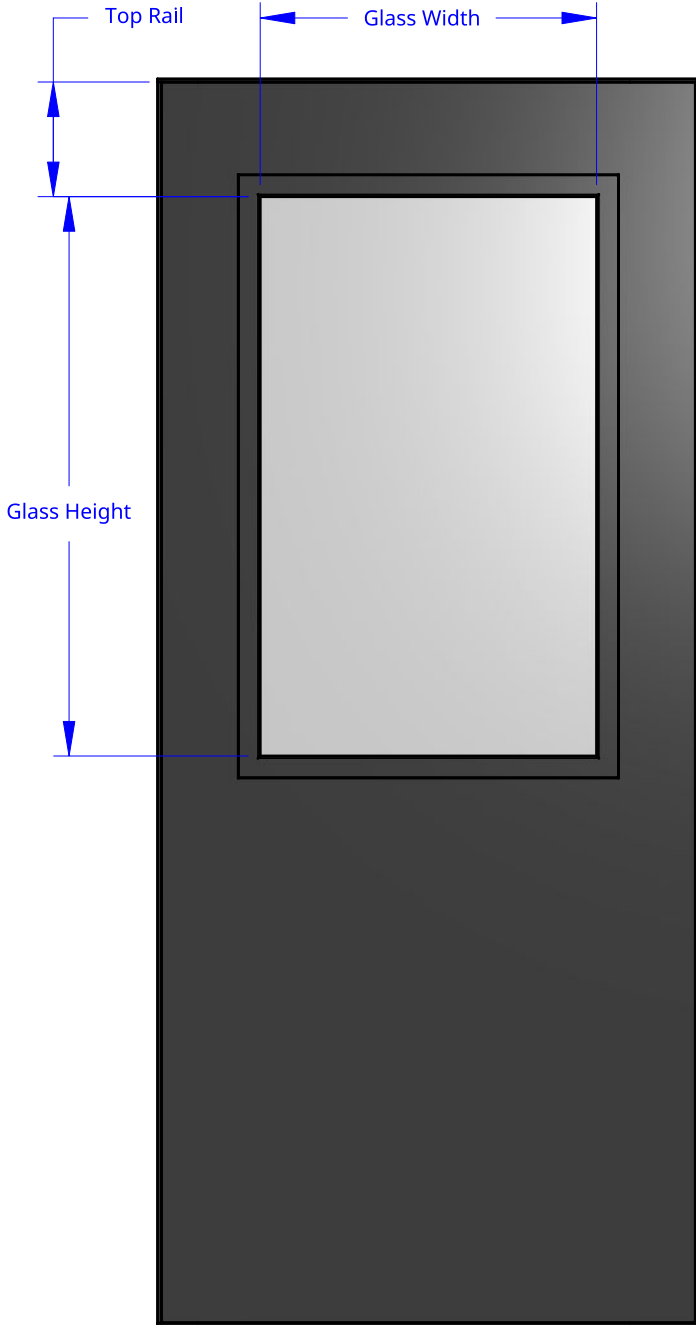

**NEW ZEALAND** | 0800 10 10 28  
 sales@parkwooddoors.co.nz  
 parkwooddoors.co.nz

**AUSTRALIA** | 1800 681 586  
 sales@parkwooddoors.com.au  
 parkwooddoors.com.au

<b>Product Variations</b>			
Brand	Material	Code	Thickness (T)
Strata	Aluminium	ASFL01	41
Thermtek	Aluminium	ATFL01	41
Thermtek	Aluminium	ALFL01	50
Thermtek Acoustic	Aluminium	AMFL01	41
Duramax	Fibreglass	FSFL01	40
Duramax	Fibreglass	FLFL01	50

<b>Standard Component Sizes</b>			
	Min	Max	Customizable
Glass Height (Door Height < 2199)	888		yes
Glass Height (Door Height > 2200)	1088		yes
Glass Width (Door Width < 859)	360		yes
Glass Width (Door Width > 860)	510		yes
Top Rail Width	175		no

Product Description:			
<b>FL 1</b>			
Product Code:	SEE TABLE	Date:	27/02/2026
Material:	SEE TABLE	Units:	MILLIMETER