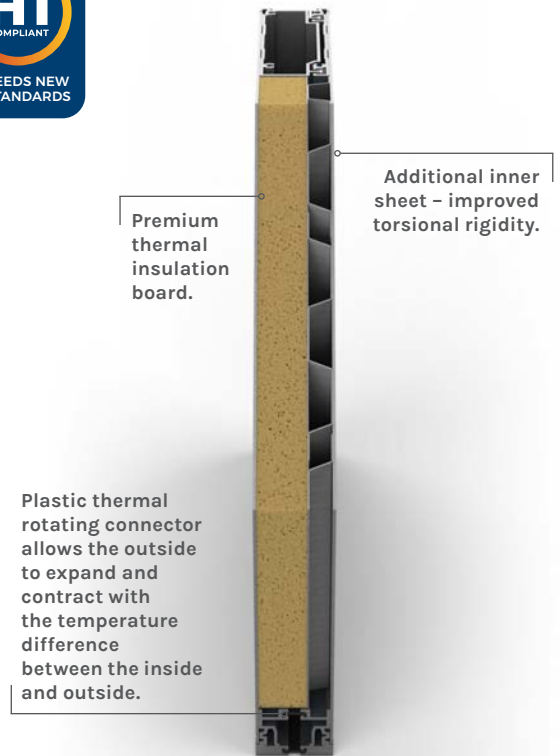

THE REVOLUTIONARY NEW ALUMINIUM DOOR UTILISING INNOVATION AND TECHNOLOGY FOUND NOWHERE ELSE IN THE WORLD.

Whilst Parkwood's new flush aluminium door has a refined look and improved quality finish (new cap system), its inside construction is a whole new story.

With the changes in the building code, doors and windows will eventually require an R rating of 0.47 or 0.50 depending on the climate zone.

The New Thermtek FL door comes with an R rating of 0.56 for a door 1980 x 860mm which will exceed the new building code requirements anywhere in New Zealand.

This R rating will improve as the door gets larger. Large smooth surfaces heat up quickly, causing movement. Doors with big plastic thermal breaks will bow. Doors without thermal breaks transfer heat inside - like an unwanted heater on a hot summer day. The reverse happens in winter.

However!

With Parkwood's new Thermtek FL door, its outside face is able to withstand extreme temperatures and the accompanying movement caused when aluminium heats up. Due to the thermal construction, this movement is not passed onto the other side of the door.

This means you can have a black aluminium door in full sun, with no resulting issues in longevity or door movement (very minimal bowing or twisting). New Zealand Patent 789854, Australian Patent 2022204602.