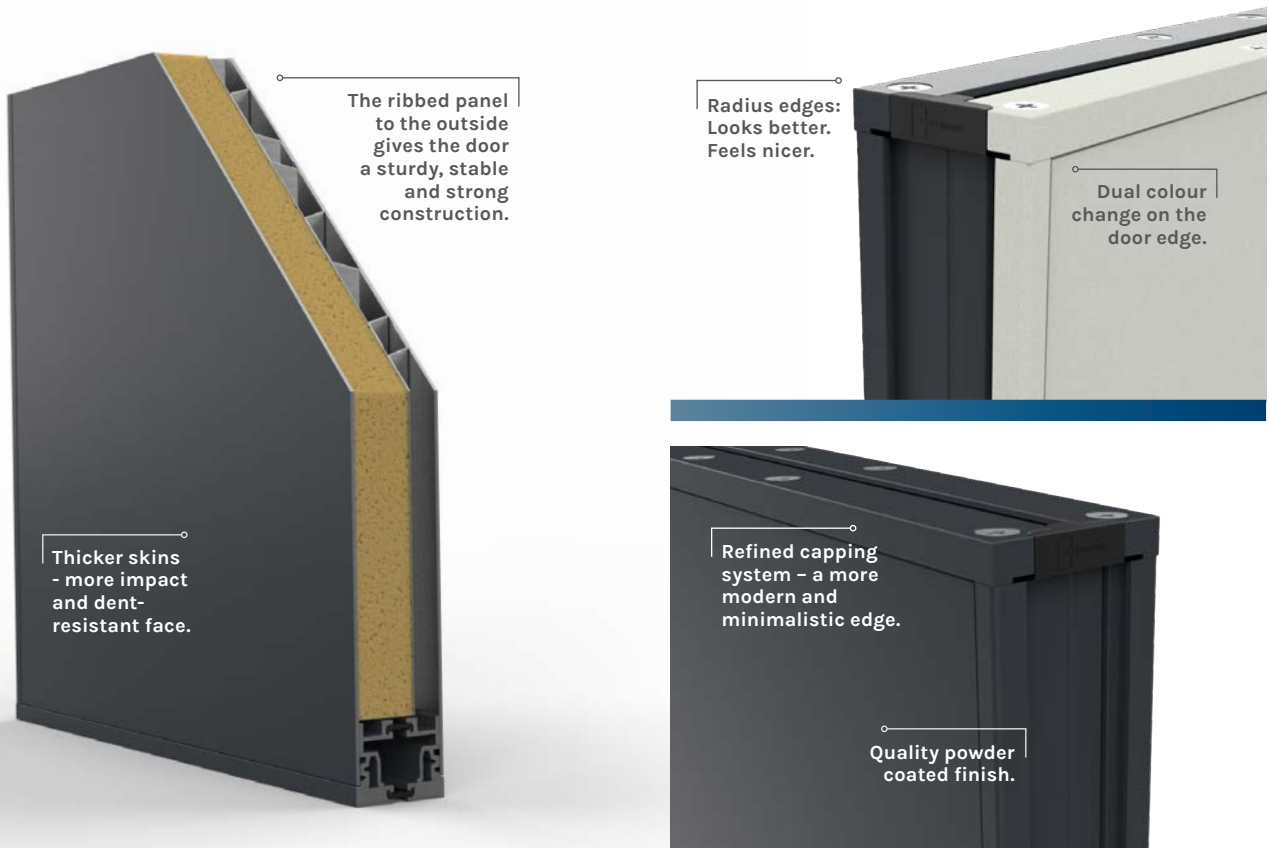

THERMTEK FL (NEW THERMTEK FLUSH DESIGN)	THERMTEK CFL (OLD THERMTEK FLUSH DESIGN)
R Rating *Door size 1980x860mm	0.56	0.28
Max size	2900 x 1300mm	2650 x 1200mm
Thickness	41mm	42mm
Thermally broken	Yes *(Subject to hardware and fittings)	No
Dual colour	Yes - colour change on door edge	Yes - colour change on door face
Stile edge radius	1.5mm	1mm
Border size	8mm top and bottom. 6mm edges	16mm
Skin thickness	1.6mm	1.2mm
Weight *Door size 1980x860mm	28kg	31kg
Flush face	Yes (No capping)	No (Has capping)
Bow test result *Door size 2400x1000mm	2mm @ 50° temperature difference	6mm @ 50° temperature difference
RPS Seal available	Yes	No