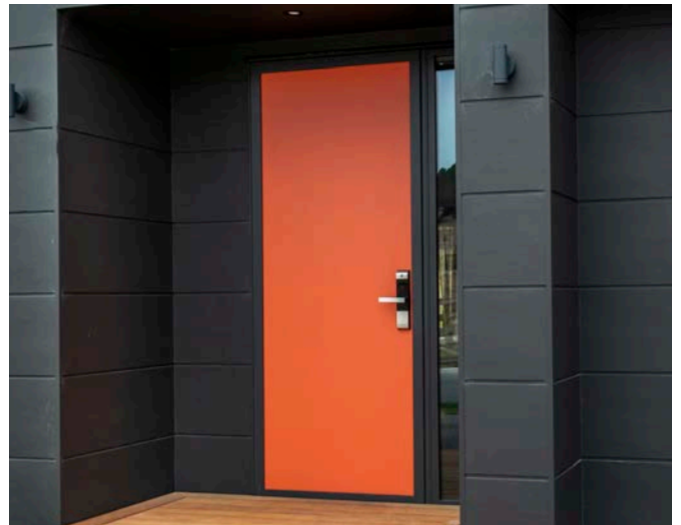

THE REVOLUTIONARY NEW ALUMINIUM DOOR UTILISING INNOVATION AND TECHNOLOGY FOUND NOWHERE ELSE IN THE WORLD.

Whilst Parkwood's new flush aluminium door has a refined look and improved quality finish (new cap system), its inside construction is a whole new story.

With the changes in the building code, doors and windows will eventually require an R rating of 0.47 or 0.50 depending on the climate zone.

The New Thermtek FL door comes with an R rating of 0.56 for a door 1980 x 860mm which will exceed the new building code requirements anywhere in New Zealand.

This R rating will improve as the door gets larger. Large smooth surfaces heat up quickly, causing movement. Doors with big plastic thermal breaks will bow. Doors without thermal breaks transfer heat inside - like an unwanted heater on a hot summer day. The reverse happens in winter.

However!

With Parkwood's new Thermtek FL door, its outside face is able to withstand extreme temperatures and the accompanying movement caused when aluminium heats up. Due to the thermal construction, this movement is not passed onto the other side of the door.

This means you can have a black aluminium door in full sun, with no resulting issues in longevity or door movement (very minimal bowing or twisting). New Zealand Patent 789854, Australian Patent 2022204602.