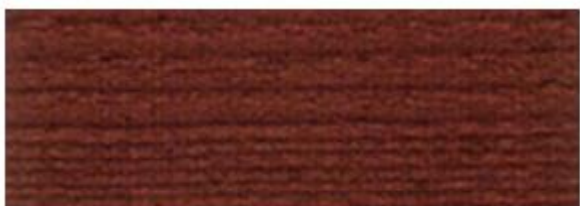

SIKKENS LIGHT REFLECTIVE INDEX

Pine (077)
LRV 57

Light Oak (006)
LRV 44

Teak (085)
LRV 29

Dark Oak (009)
LRV 32

Mahogany (045)
LRV 15

Walnut (010)
LRV 11

Antique Oak
LRV 15

Ebony (020)
LRV 06

1 x Cetol HLSe, 2 x Cetol Filter 7 plus on Cedar.

Colours are an indication only. Variations in monitor settings will give differing results. The timber substrate will also influence the finished tone.