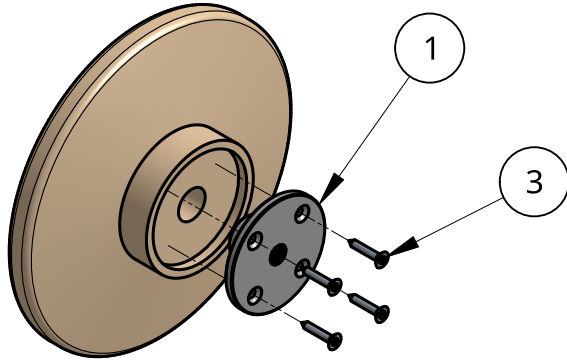

## KIT CONTENTS

NO	ITEM	SINGLE	PAIR
1	PULL HANDLE BOSS	1	2
2	PULL HANDLE SPIGOT	1	
3	8GA X 25 CSK SCREW	8	8
4	M12 X 1.5 X 80 ROD		1

### 1. ASSEMBLE HANDLES

### 2. MARK HANDLE CENTER

### 3. MOUNT DOUBLE HANDLE

WIND THREADED ROD INTO ONE HANDLE, INSERT INTO HOLE IN DOOR AND WIND OTHER HANDLE ON TIGHT

Product Description: