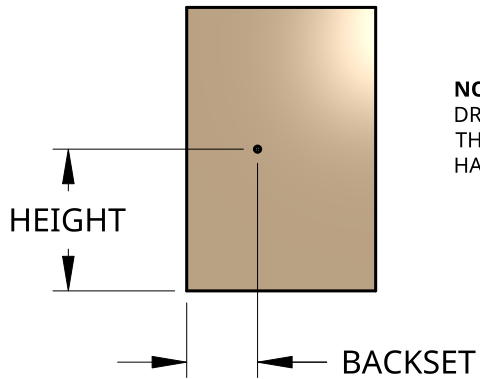

2. MARK HANDLE CENTER