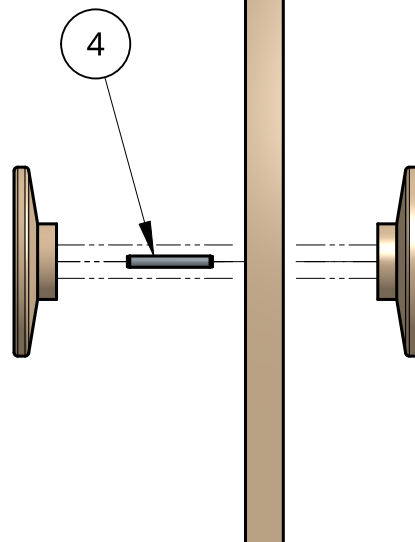

### 1. ASSEMBLE HANDLES

### 2. MARK HANDLE CENTER

### 3. MOUNT SINGLE HANDLE

MOUNT HANDLE SPIGOT PLATE TO DOOR USING SCREWS AND WIND HANDLE ON UNTIL TIGHT

### 3. MOUNT DOUBLE HANDLE

WIND THREADED ROD INTO ONE HANDLE, INSERT INTO HOLE IN DOOR AND WIND OTHER HANDLE ON TIGHT

Product Description: