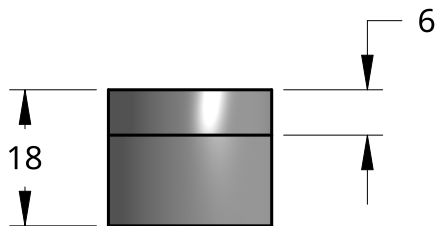

Product Description:			
HANDLE SPIGOT			
Product Code:		Date:	03/02/2023
Material:		Units:	EACH