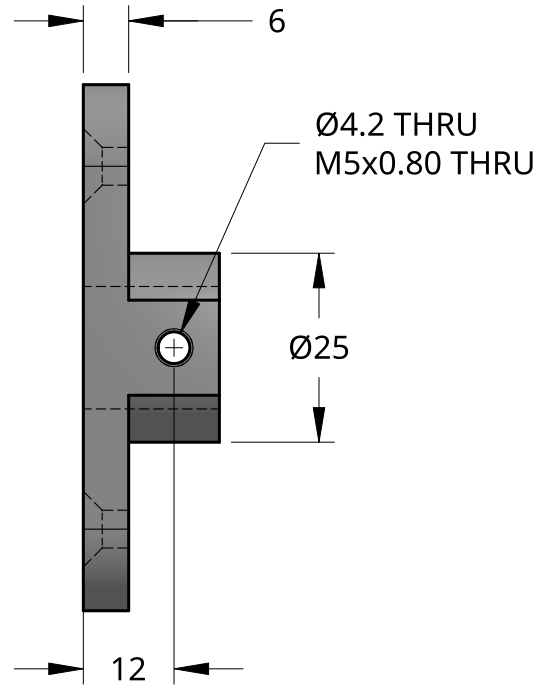

### Product Variations

Code	A	B	C
HAN6450A	450	80	120
HAN6600A	600	100	150
HAN6800A	800	120	180

Product Description:			
WOODEN SLAT HANDLE			
Product Code:	SEE TABLE	Date:	03/02/2023
Material:	TIMBER	Units:	EACH

**NEW ZEALAND** | 0800 10 10 28  
 sales@parkwooddoors.co.nz  
 parkwooddoors.co.nz

**AUSTRALIA** | 1800 681 586  
 sales@parkwooddoors.com.au  
 parkwooddoors.com.au

Product Description:			
<b>HANDLE SPIGOT</b>			
Product Code:		Date:	03/02/2023
Material:		Units:	EACH