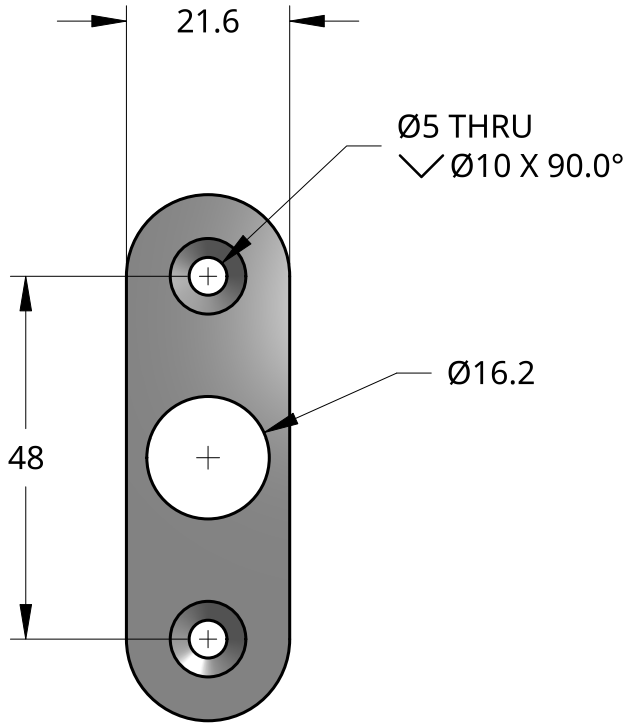

### Product Variations

Code	A	B	C
HAN6450A	450	80	120
HAN6600A	600	100	150
HAN6800A	800	120	180

Product Description:			
WOODEN SLAT HANDLE			
Product Code:	SEE TABLE	Date:	03/02/2023
Material:	TIMBER	Units:	EACH

**NEW ZEALAND** | 0800 10 10 28  
 sales@parkwooddoors.co.nz  
 parkwooddoors.co.nz

**AUSTRALIA** | 1800 681 586  
 sales@parkwooddoors.com.au  
 parkwooddoors.com.au

Product Description:			
<b>HANDLE SPIGOT</b>			
Product Code:		Date:	03/02/2023
Material:		Units:	EACH