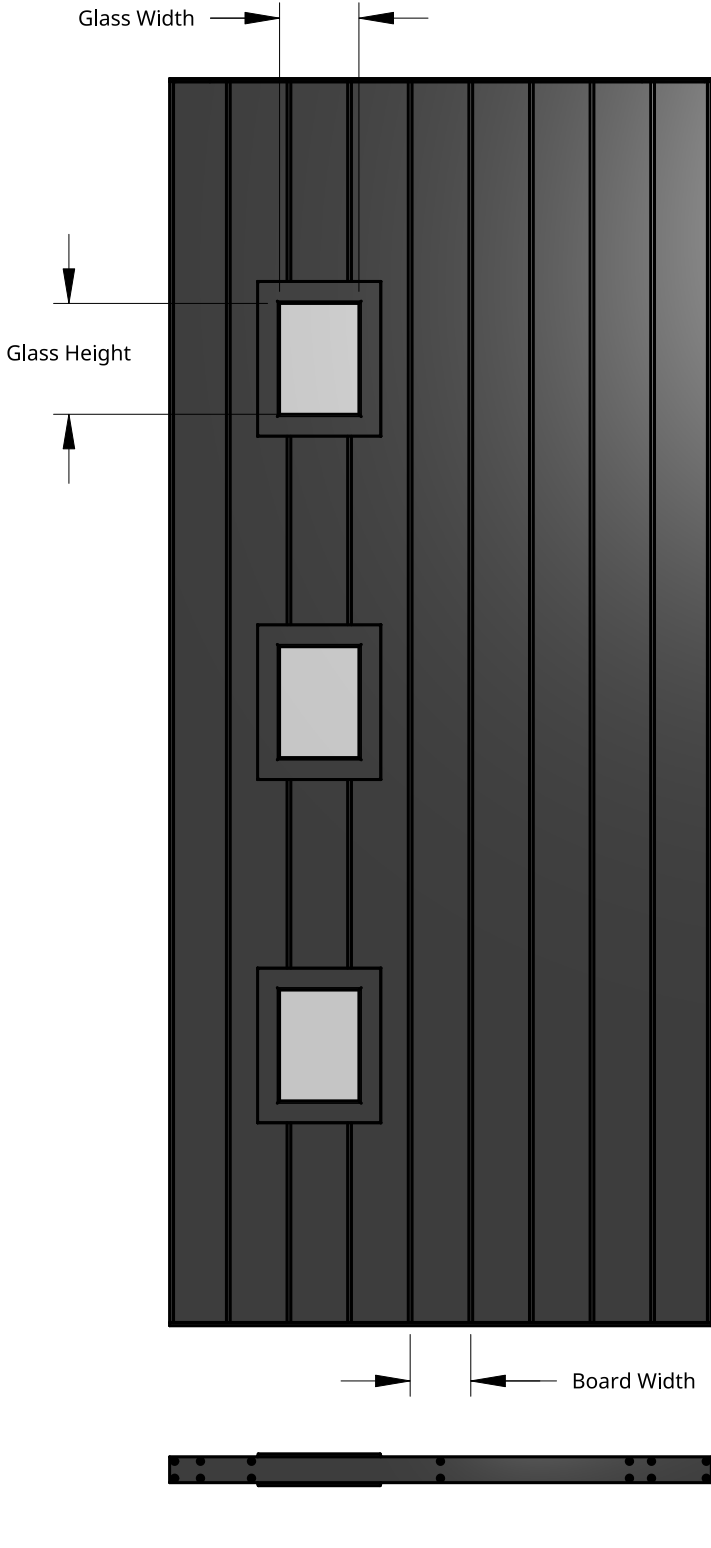

NEW ZEALAND | 0800 10 10 28
 sales@parkwooddoors.co.nz
 parkwooddoors.co.nz

AUSTRALIA | 1800 681 586
 sales@parkwooddoors.com.au
 parkwooddoors.com.au

Product Variations		
Name	Code	Thickness (T)
Strata Flush	ASVV48	41
Thermtek Flush	ATVV48	41
Thermtek Flush	ALVV48	50

Standard Component Sizes			
	Min	Max	Customizable
Board Width	90	120	yes
Glass Height	170		yes
Glass Width	130		yes
Glass centered over third board			yes

Product Description:			
VV 48			
Product Code:	SEE TABLE	Date:	03/23/2023
Material:	ALUMINIUM	Units:	MILLIMETER