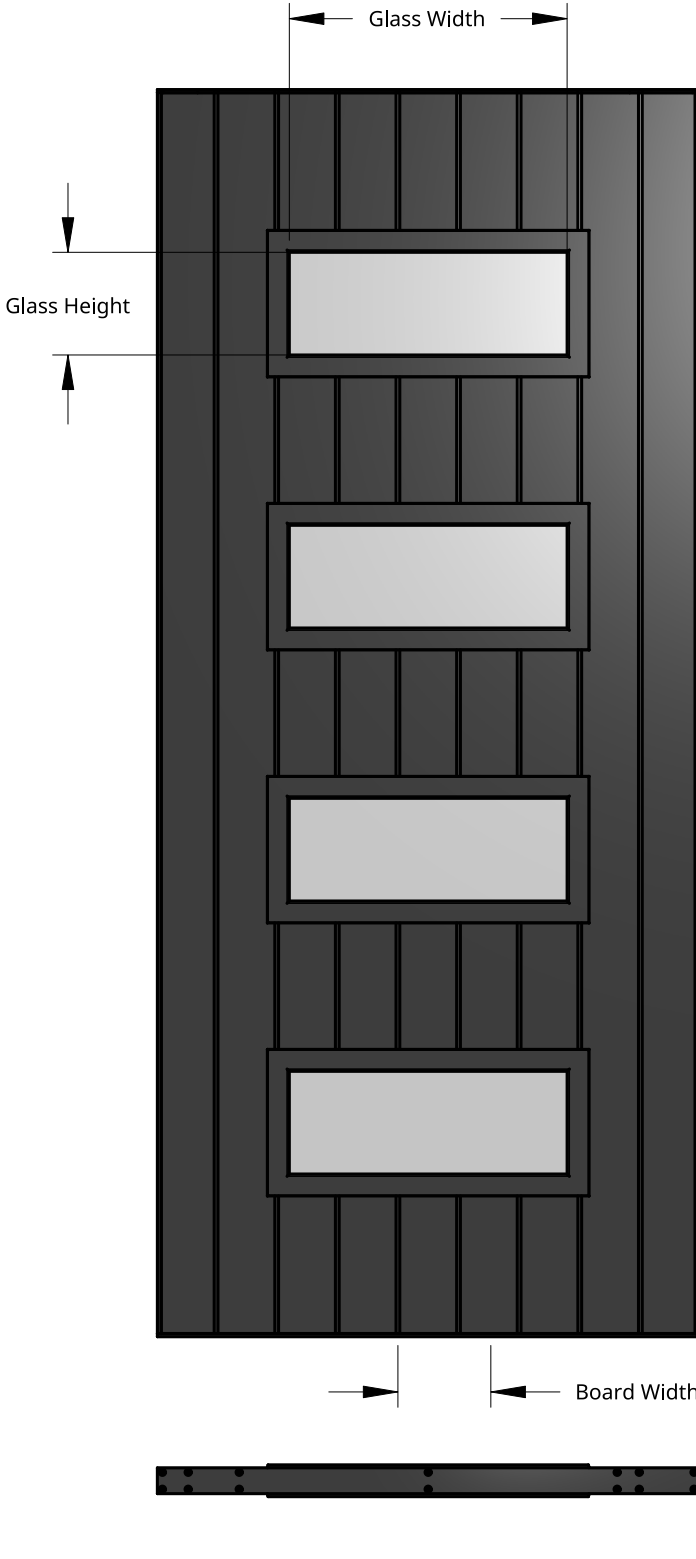

NEW ZEALAND | 0800 10 10 28
 sales@parkwooddoors.co.nz
 parkwooddoors.co.nz

AUSTRALIA | 1800 681 586
 sales@parkwooddoors.com.au
 parkwooddoors.com.au

Product Variations		
Name	Code	Thickness (T)
Strata Flush	ASVV24	41
Thermtek Flush	ATVV24	41
Thermtek Flush	ALVV24	50

Standard Component Sizes			
	Min	Max	Customizable
Board Width	90	120	yes
Glass Height	157		yes
Glass Width (760 < Door Width < 910)	435		yes
Glass Width (911 < Door Width < 1060)	578		yes
Glass Width (1061 < Door Width < 1200)	730		yes

Product Description:			
VV 24			
Product Code:	SEE TABLE	Date:	03/23/2023
Material:	ALUMINIUM	Units:	MILLIMETER