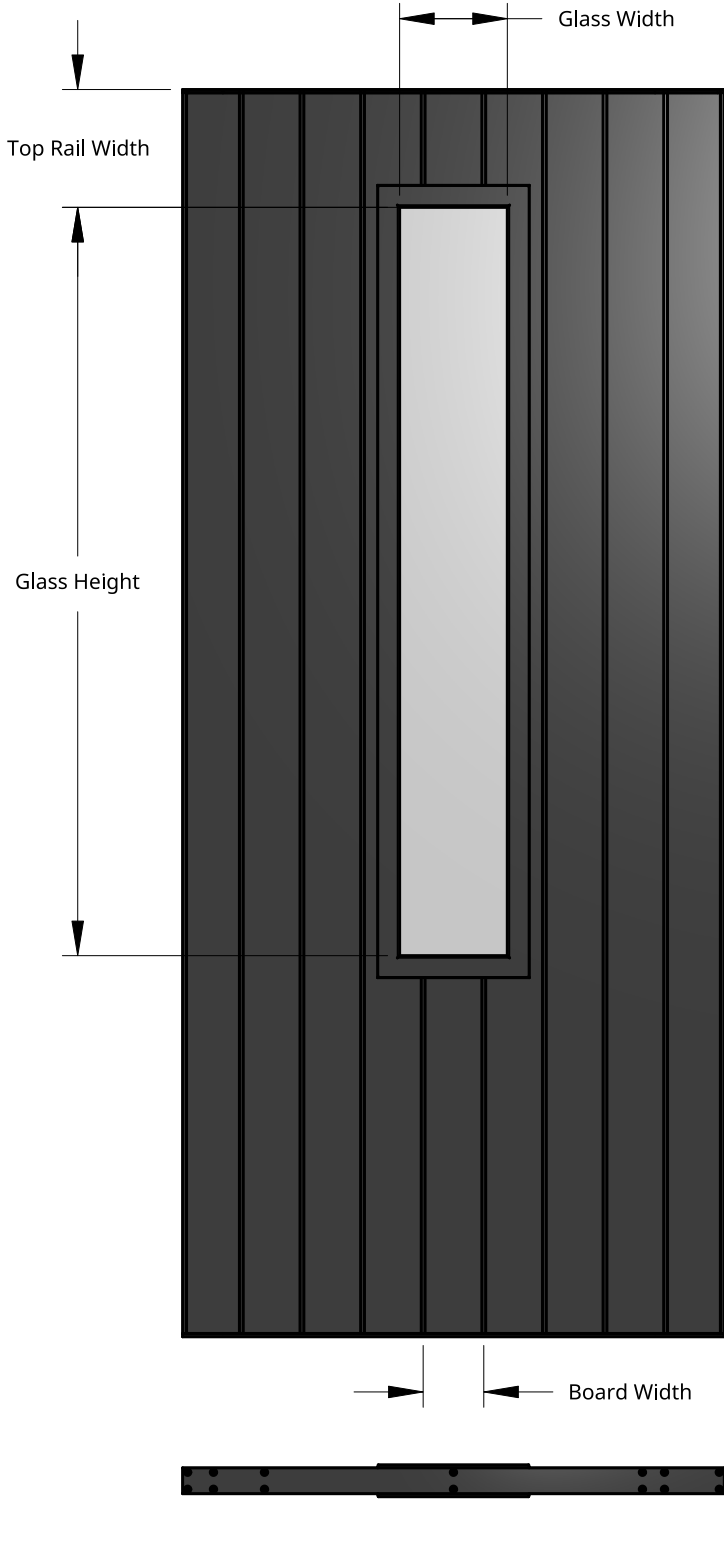

NEW ZEALAND | 0800 10 10 28
 sales@parkwooddoors.co.nz
 parkwooddoors.co.nz

AUSTRALIA | 1800 681 586
 sales@parkwooddoors.com.au
 parkwooddoors.com.au

Product Variations		
Name	Code	Thickness (T)
Strata Flush	ASV21	41
Thermtek Flush	ATV21	41
Thermtek Flush	ALV21	50

Standard Component Sizes			
	Min	Max	Customizable
Board Width	90	120	yes
Glass Height	1182		yes
Glass Width	165		yes
Top Rail Width	175		yes

Product Description:			
W 21			
Product Code:	SEE TABLE	Date:	03/23/2023
Material:	ALUMINIUM	Units:	MILLIMETER