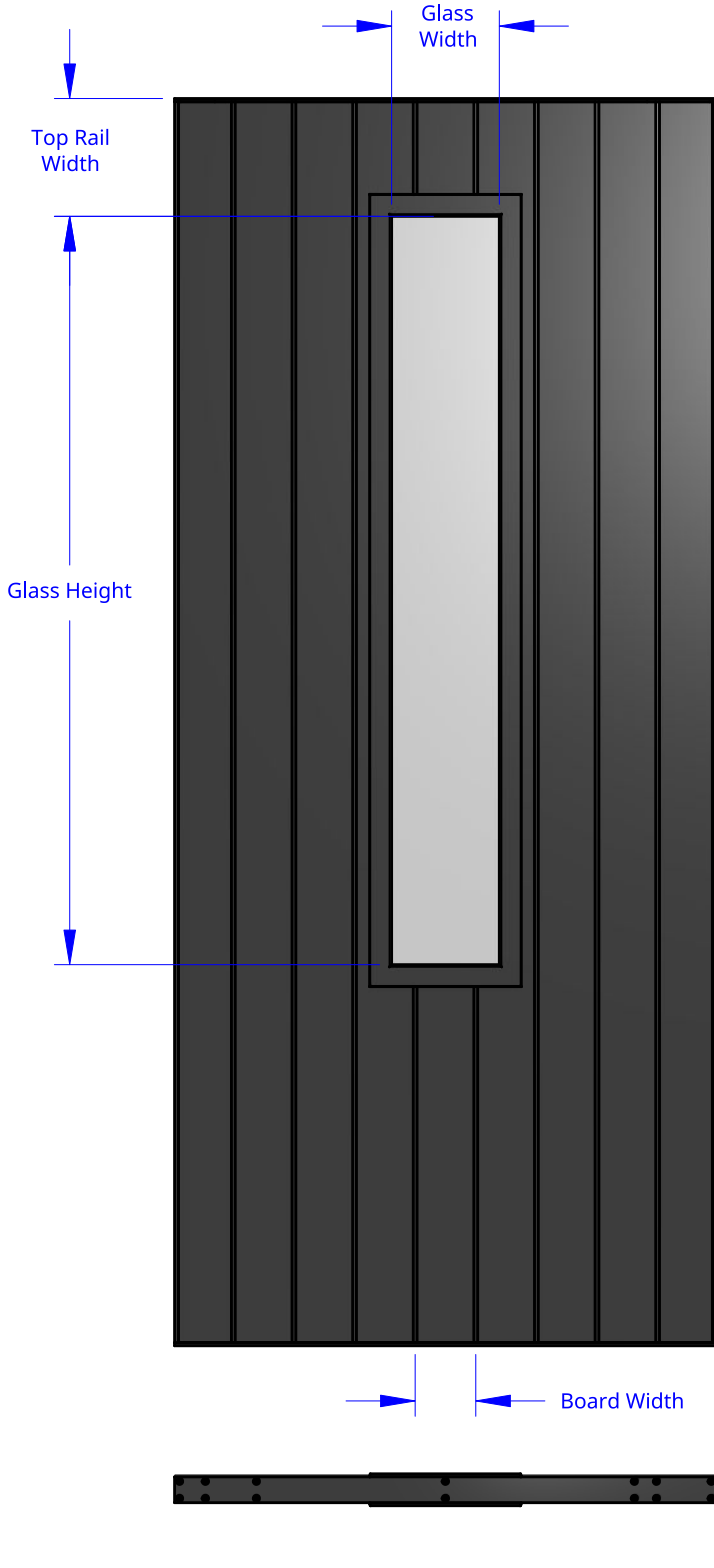

**NEW ZEALAND** | 0800 10 10 28  
 sales@parkwooddoors.co.nz  
 parkwooddoors.co.nz

**AUSTRALIA** | 1800 681 586  
 sales@parkwooddoors.com.au  
 parkwooddoors.com.au

**Product Variations**

Brand	Material	Code	Thickness (T)
Strata	Aluminium	ASV21	41
Thermtek	Aluminium	ATV21	41
Thermtek	Aluminium	ALV21	50
Thermtek Acoustic	Aluminium	AMV21	41
Duramax	Fibreglass	FSV21	40
Duramax	Fibreglass	FLV21	50

**Standard Component Sizes**

	Min	Max	Customizable
Board Width	90	120	no
Glass Height	1188		yes
Glass Width	171		yes
Top Rail Width	175		no

Product Description:

**VV 21**

Product Code:	SEE TABLE	Date:	27/02/2026
Material:	SEE TABLE	Units:	MILLIMETER