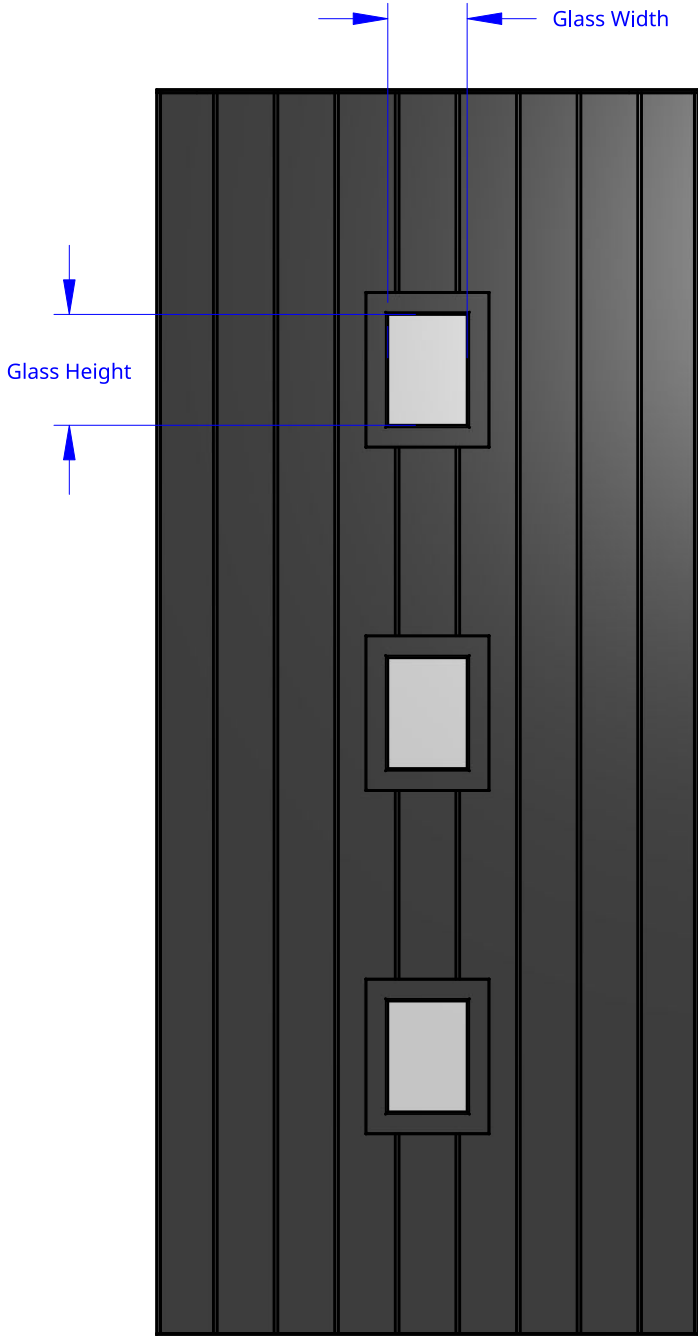

Product Variations			
Brand	Material	Code	Thickness (T)
Strata	Aluminium	ASVV14	41
Thermtek	Aluminium	ATVV14	41
Thermtek	Aluminium	ALVV14	50
Thermtek Acoustic	Aluminium	AMVV14	41
Duramax	Fibreglass	FSVV14	40
Duramax	Fibreglass	FLVV14	50

Standard Component Sizes			
	Min	Max	Customizable
Board Width	90	120	no
Glass Height	176		no
Glass Width	126		no

Product Description:			
VV 14			
Product Code:	SEE TABLE	Date:	27/02/2026
Material:	SEE TABLE	Units:	MILLIMETER