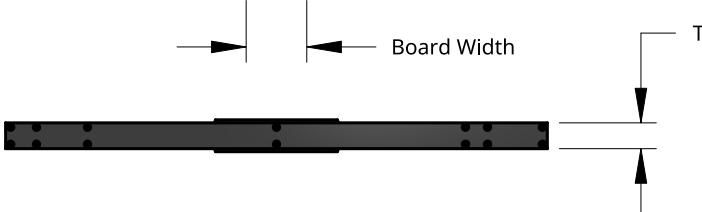

NEW ZEALAND | 0800 10 10 28
 sales@parkwooddoors.co.nz
 parkwooddoors.co.nz

AUSTRALIA | 1800 681 586
 sales@parkwooddoors.com.au
 parkwooddoors.com.au

Product Variations			
Name	Material	Code	Thickness (T)
Strata Flush	Aluminium	ASVV14	41
Thermtek Flush	Aluminium	ATVV14	41
Thermtek Flush	Aluminium	ALVV14	50
Thermtek Acoustic	Aluminium	AMVV14	41
Duramax Flush	Fibreglass	FSVV14	40
Duramax Flush	Fibreglass	FLVV14	50

Standard Component Sizes			
	Min	Max	Customizable
Board Width	90	120	yes
Glass Height	170		yes
Glass Width	120		yes

Product Description:			
VV 14			
Product Code:	SEE TABLE	Date:	03/23/2023
Material:	SEE TABLE	Units:	MILLIMETER