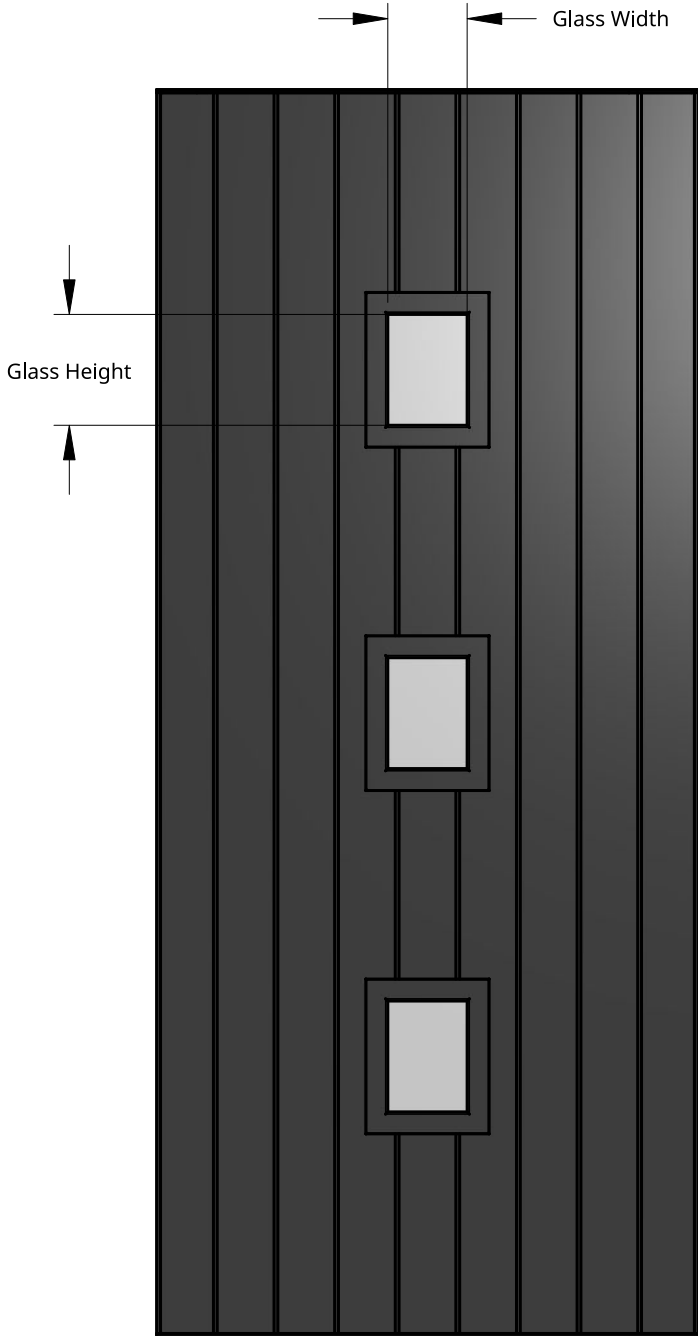

NEW ZEALAND | 0800 10 10 28
 sales@parkwooddoors.co.nz
 parkwooddoors.co.nz

AUSTRALIA | 1800 681 586
 sales@parkwooddoors.com.au
 parkwooddoors.com.au

Product Variations			
Name	Material	Code	Thickness (T)
Strata Flush	Aluminium	ASVV14	41
Thermtek Flush	Aluminium	ATVV14	41
Thermtek Flush	Aluminium	ALVV14	50
Thermtek Acoustic	Aluminium	AMVV14	41
Duramax Flush	Fibreglass	FSVV14	40
Duramax Flush	Fibreglass	FLVV14	50

Standard Component Sizes			
	Min	Max	Customizable
Board Width	90	120	yes
Glass Height	170		yes
Glass Width	120		yes

Product Description:			
VV 14			
Product Code:	SEE TABLE	Date:	03/23/2023
Material:	SEE TABLE	Units:	MILLIMETER