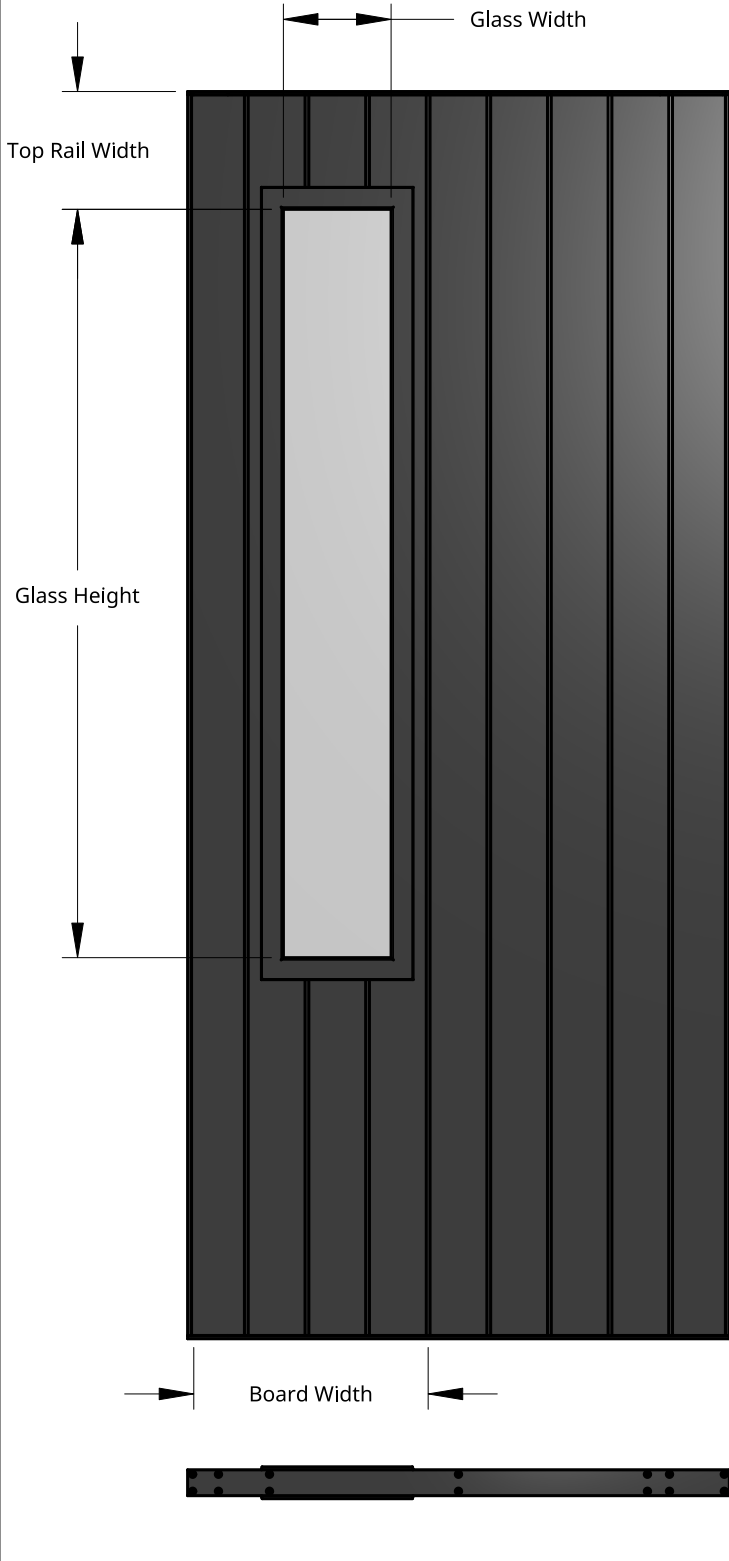

NEW ZEALAND | 0800 10 10 28
 sales@parkwooddoors.co.nz
 parkwooddoors.co.nz

AUSTRALIA | 1800 681 586
 sales@parkwooddoors.com.au
 parkwooddoors.com.au

Product Variations		
Name	Code	Thickness (T)
Strata Flush	ASVW09	41
Thermtek Flush	ATVW09	41
Thermtek Flush	ALVW09	50

Standard Component Sizes			
	Min	Max	Customizable
Board Width	90	120	yes
Glass Height	1182		yes
Glass Width	165		yes
Top Rail Width	175		yes
Glass centered over third board			yes

Product Description:			
VV 9			
Product Code:	SEE TABLE	Date:	03/23/2023
Material:	ALUMINIUM	Units:	MILLIMETER