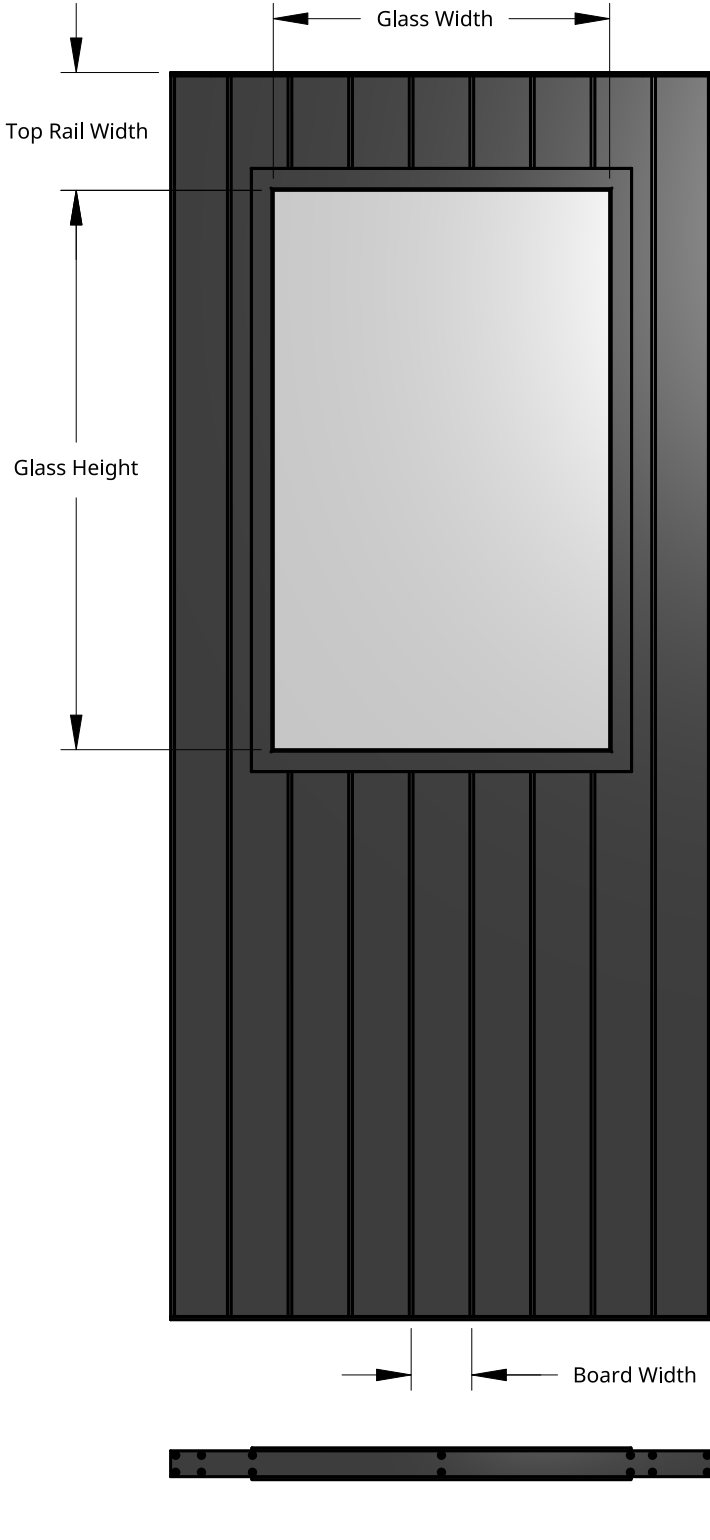

Product Variations		
Name	Code	Thickness (T)
Strata Flush	ASVV01	41
Thermtek Flush	ATVV01	41
Thermtek Flush	ALVV01	50

Standard Component Sizes			
	Min	Max	Customizable
Board Width	90	120	yes
Glass Height (Door Height < 2200)	882		yes
Glass Height (Door Height > 2200)	1082		yes
Glass Width	528		yes
Top Rail Width	175		yes

Product Description:			
VV 1			
Product Code:	SEE TABLE	Date:	03/23/2023
Material:	ALUMINIUM	Units:	MILLIMETER