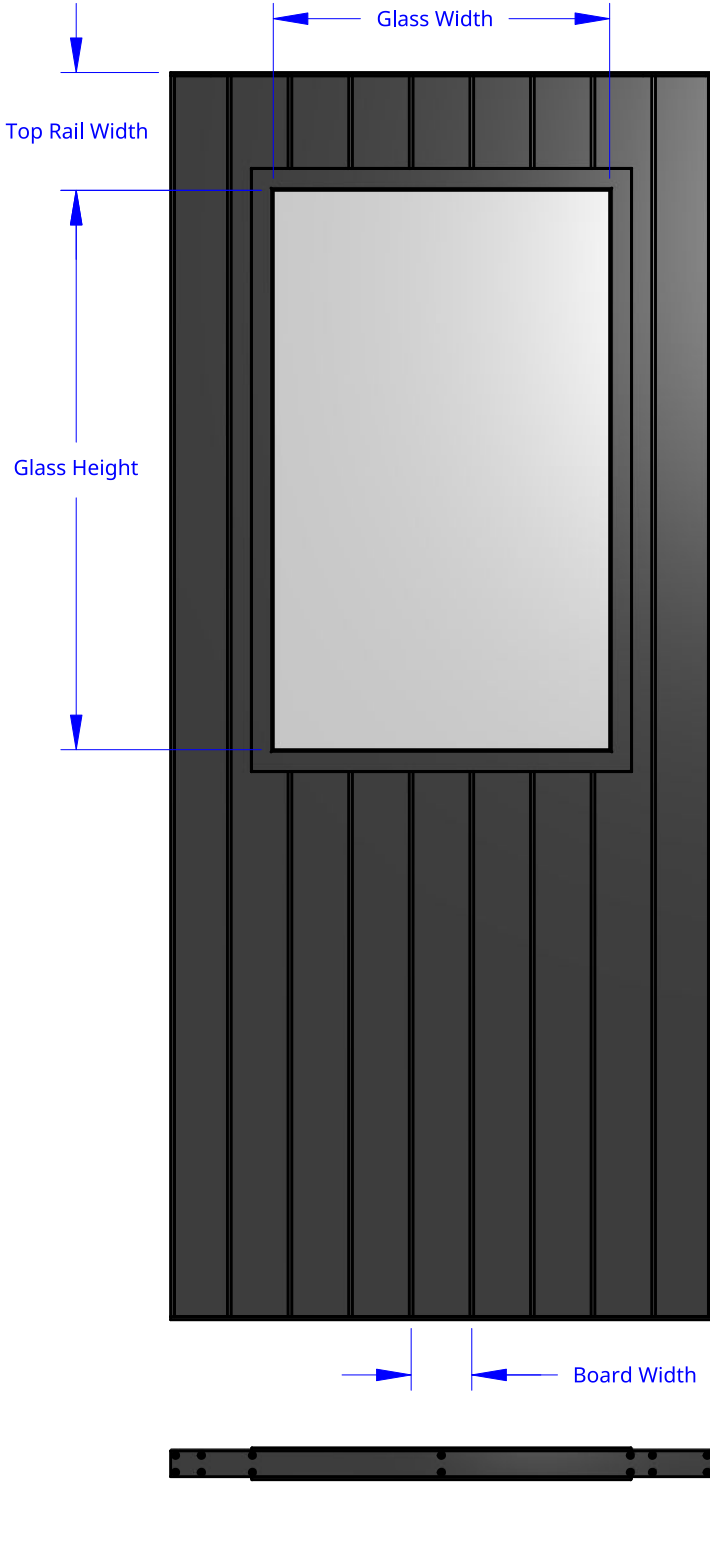

**NEW ZEALAND** | 0800 10 10 28  
 sales@parkwooddoors.co.nz  
 parkwooddoors.co.nz

**AUSTRALIA** | 1800 681 586  
 sales@parkwooddoors.com.au  
 parkwooddoors.com.au

<b>Product Variations</b>			
Brand	Material	Code	Thickness (T)
Strata	Aluminium	ASVV01	41
Thermtek	Aluminium	ATVV01	41
Thermtek	Aluminium	ALVV01	50
Thermtek Acoustic	Aluminium	AMVV01	41
Duramax	Fibreglass	FSVV01	40
Duramax	Fibreglass	FLVV01	50

<b>Standard Component Sizes</b>			
	Min	Max	Customizable
Board Width	90	120	no
Glass Height (Door Height < 2199)	888		yes
Glass Height (Door Height > 2200)	1088		yes
Glass Width (Door Width < 859)	360		yes
Glass Width (Door Width > 860)	510		yes
Top Rail Width	175		no

Product Description:			
VV 1			
Product Code:	SEE TABLE	Date:	27/02/2026
Material:	SEE TABLE	Units:	MILLIMETER