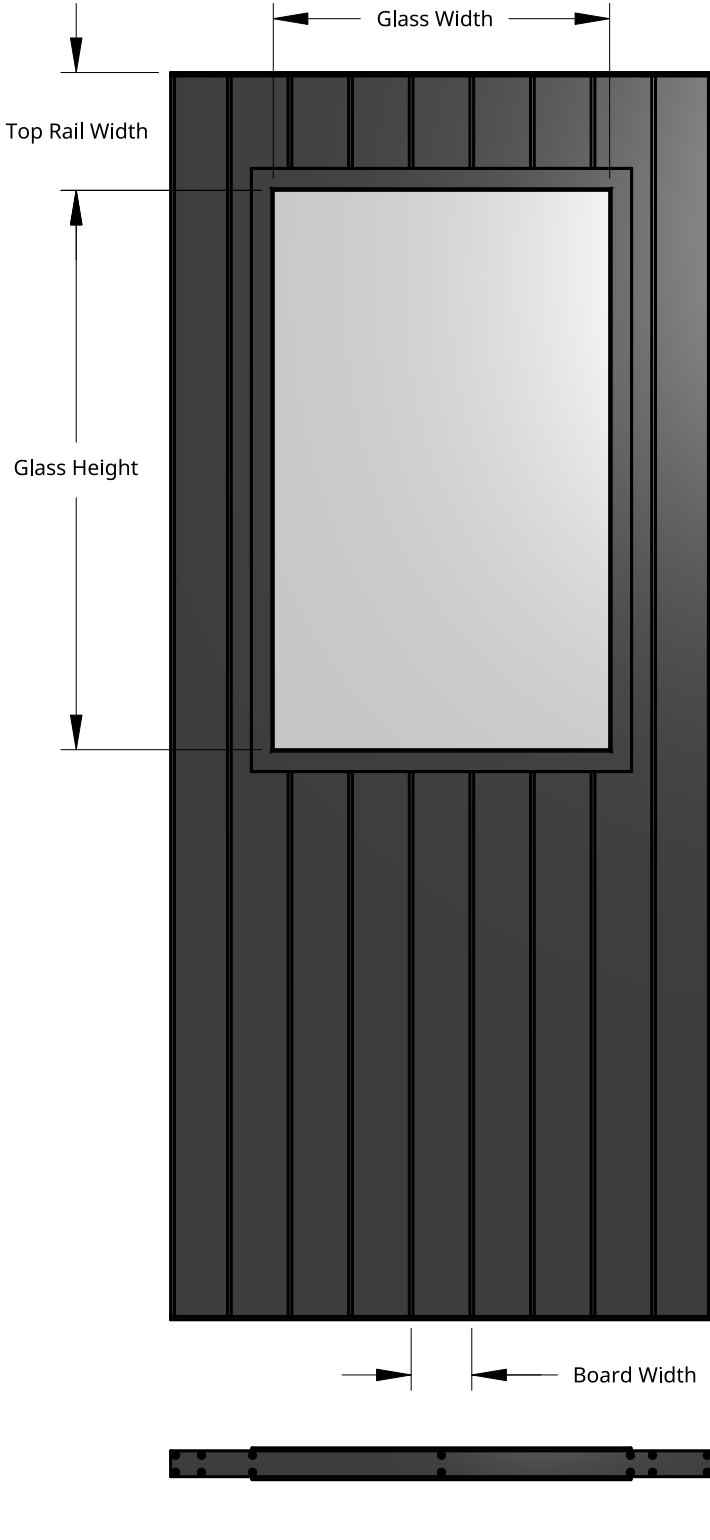

NEW ZEALAND | 0800 10 10 28
 sales@parkwooddoors.co.nz
 parkwooddoors.co.nz

AUSTRALIA | 1800 681 586
 sales@parkwooddoors.com.au
 parkwooddoors.com.au

Product Variations			
Name	Material	Code	Thickness (T)
Strata Flush	Aluminium	ASVV01	41
Thermtek Flush	Aluminium	ATVV01	41
Thermtek Flush	Aluminium	ALVV01	50
Thermtek Acoustic	Aluminium	AMVV01	41
Duramax Flush	Fibreglass	FSVV01	40
Duramax Flush	Fibreglass	FLVV01	50

Standard Component Sizes			
	Min	Max	Customizable
Board Width	90	120	yes
Glass Height (Door Height < 2200)	882		yes
Glass Height (Door Height > 2200)	1082		yes
Glass Width	528		yes
Top Rail Width	175		yes

Product Description:			
VV 1			
Product Code:	SEE TABLE	Date:	03/23/2023
Material:	SEE TABLE	Units:	MILLIMETER