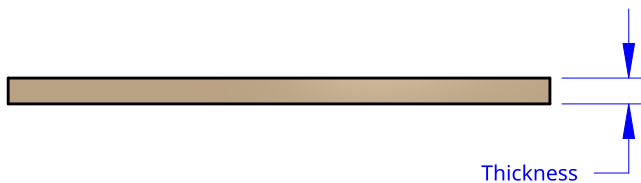

NEW ZEALAND | 0800 10 10 28
 sales@parkwooddoors.co.nz
 parkwooddoors.co.nz

AUSTRALIA | 1800 681 586
 sales@parkwooddoors.com.au
 parkwooddoors.com.au

<i>Standard Component Sizes</i>			
	Min	Max	Customizable
Stile Width	140		no
Batten Width	40		no
Thickness	41		no
Groove Width	8		no
Groove Depth	4		no

Product Description:			
VV 53 - BATTEN 40			
Product Code:	TEVV53	Date:	26/02/2026
Material:		Units:	MILLIMETER