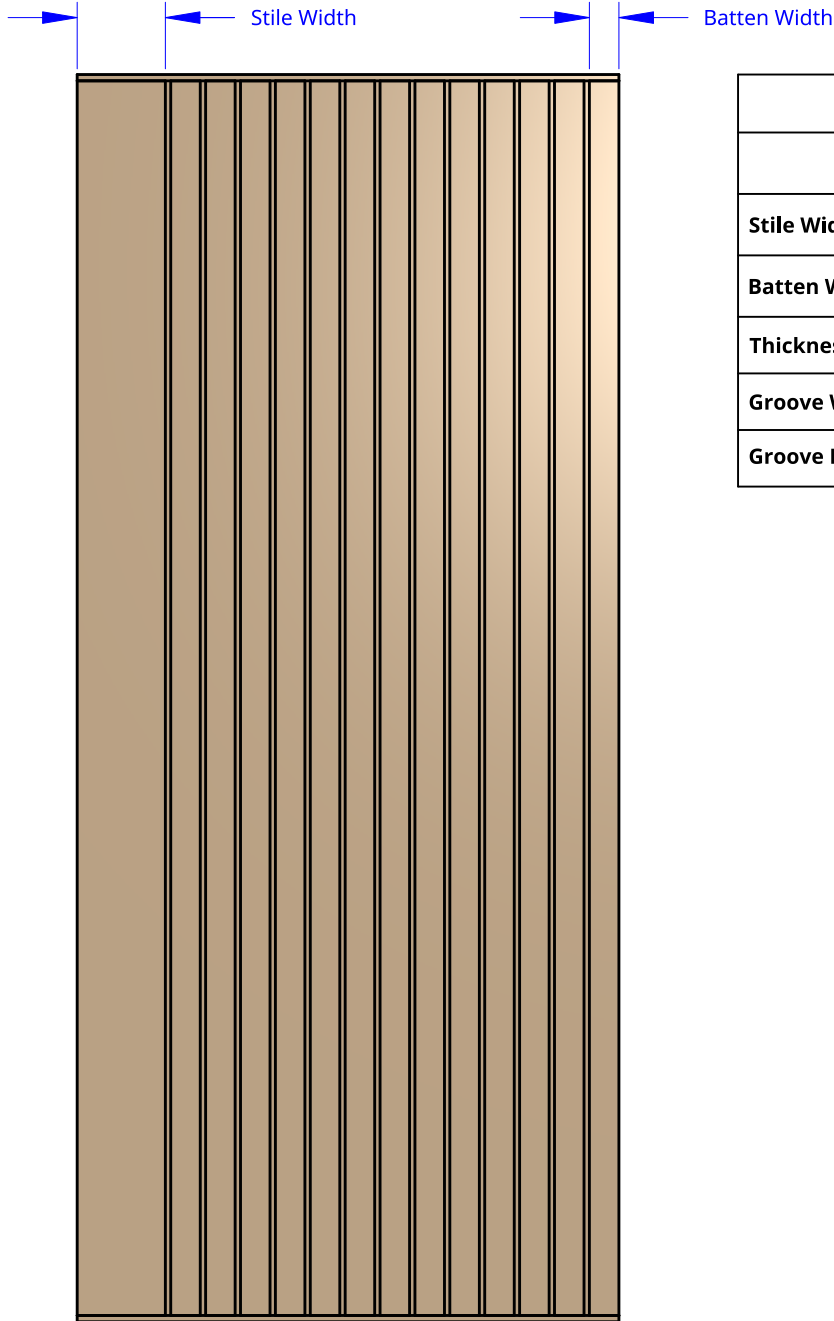

NEW ZEALAND | 0800 10 10 28
 sales@parkwooddoors.co.nz
 parkwooddoors.co.nz

AUSTRALIA | 1800 681 586
 sales@parkwooddoors.com.au
 parkwooddoors.com.au

<i>Standard Component Sizes</i>			
	Min	Max	Customizable
Stile Width	140		no
Batten Width	40		no
Thickness	41		no
Groove Width	8		no
Groove Depth	4		no

Product Description:			
VV 53 - BATTEN 40			
Product Code:	TEVV53	Date:	26/02/2026
Material:		Units:	MILLIMETER